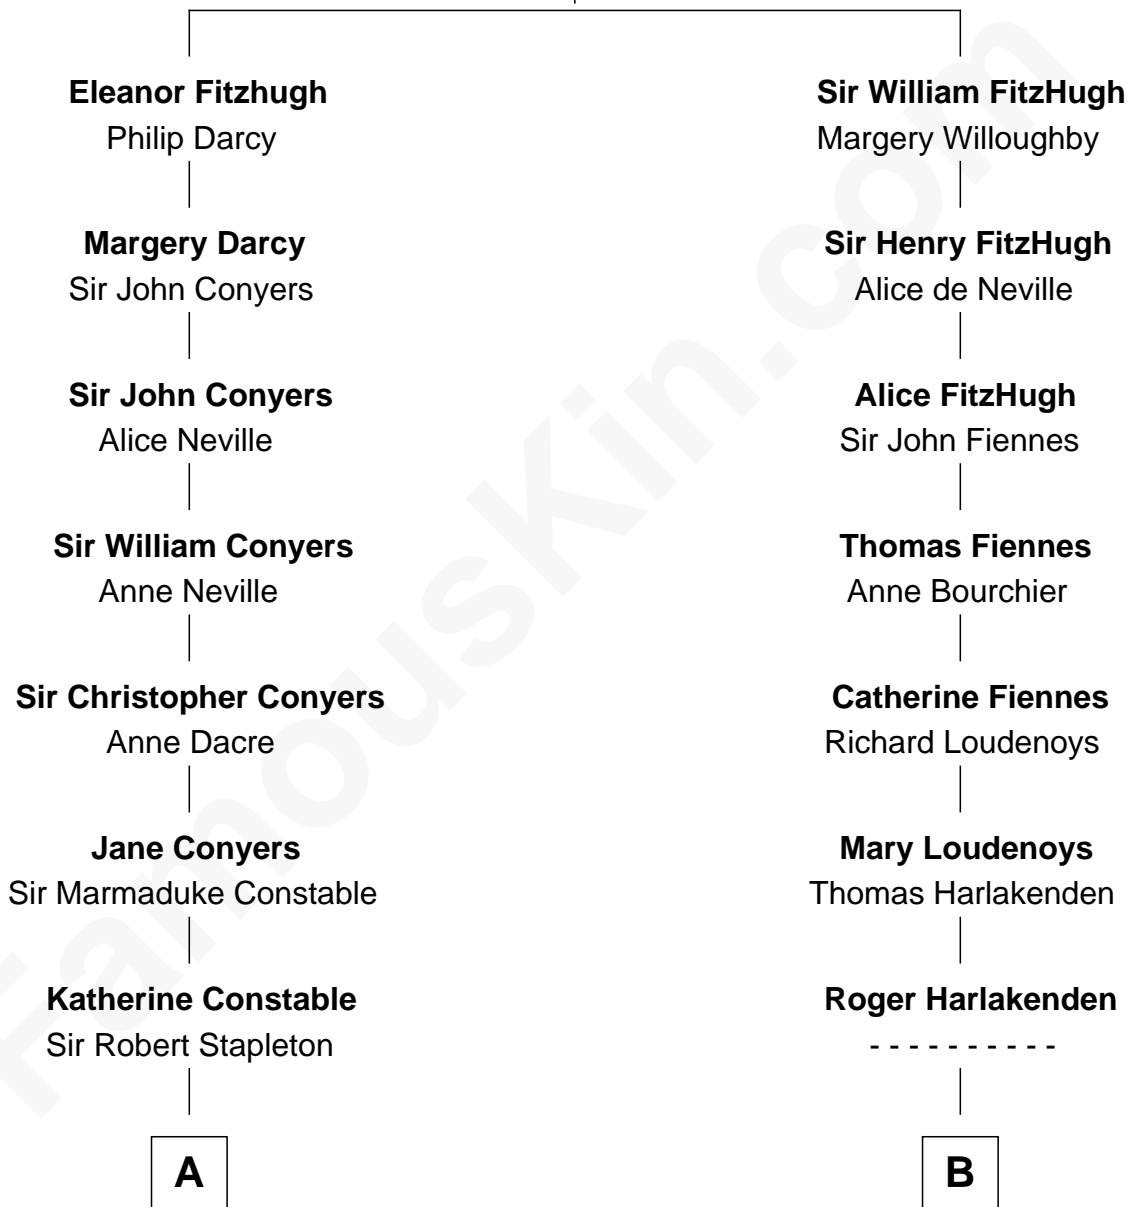

# FamousKin.com Relationship Chart of

**Anne Heche**

*TV and Movie Actress*

18th cousin 1 time removed of

**Ali Wentworth**

*TV Actress and Comedienne*

**Henry FitzHugh**  
Elizabeth Grey

**C**

**Marietta Susan Tukey**  
Richard Carleton Prickett

**Nancy Abigail Prickett**  
Donald Joe Heche

**Anne Heche**  
*TV and Movie Actress*

**D**

**Mable Bryant Hobart**  
Eric Bartlett Wentworth

**Ali Wentworth**  
*TV Actress and Comedienne*