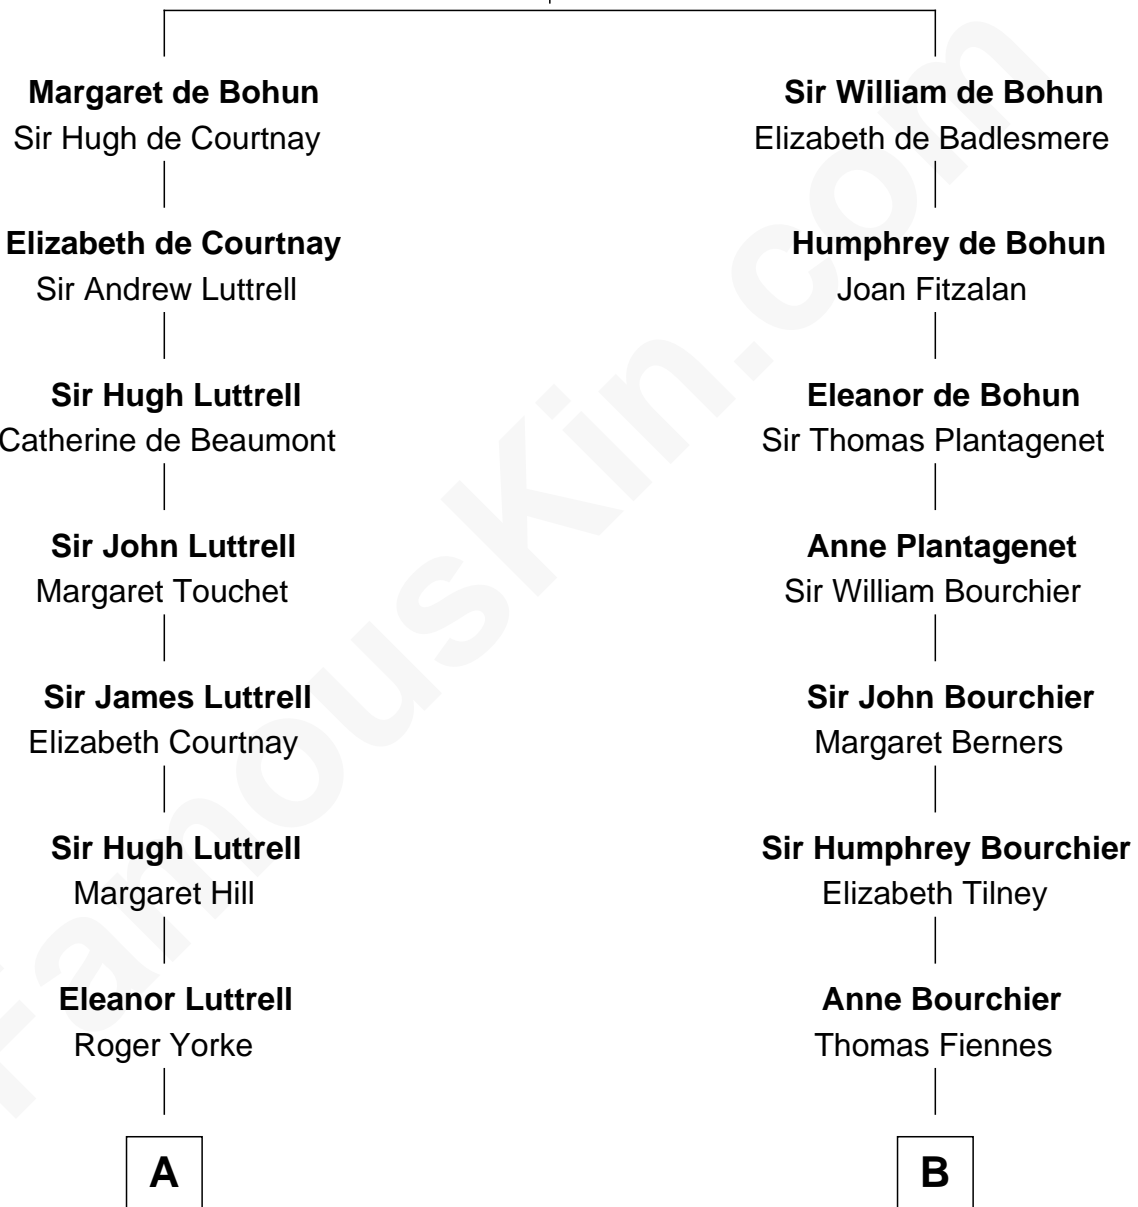

FamousKin.com Relationship Chart of

Anne Heche

TV and Movie Actress

21st cousin of

Ali Wentworth

TV Actress and Comedienne

Humphrey de Bohun

Elizabeth Plantagenet

C

George A. Tukey

Belle Cubberley

Walter Bradlee Tukey

Marietta Swayzee Coffin

Marietta Susan Tukey

Richard Carleton Prickett

Nancy Abigail Prickett