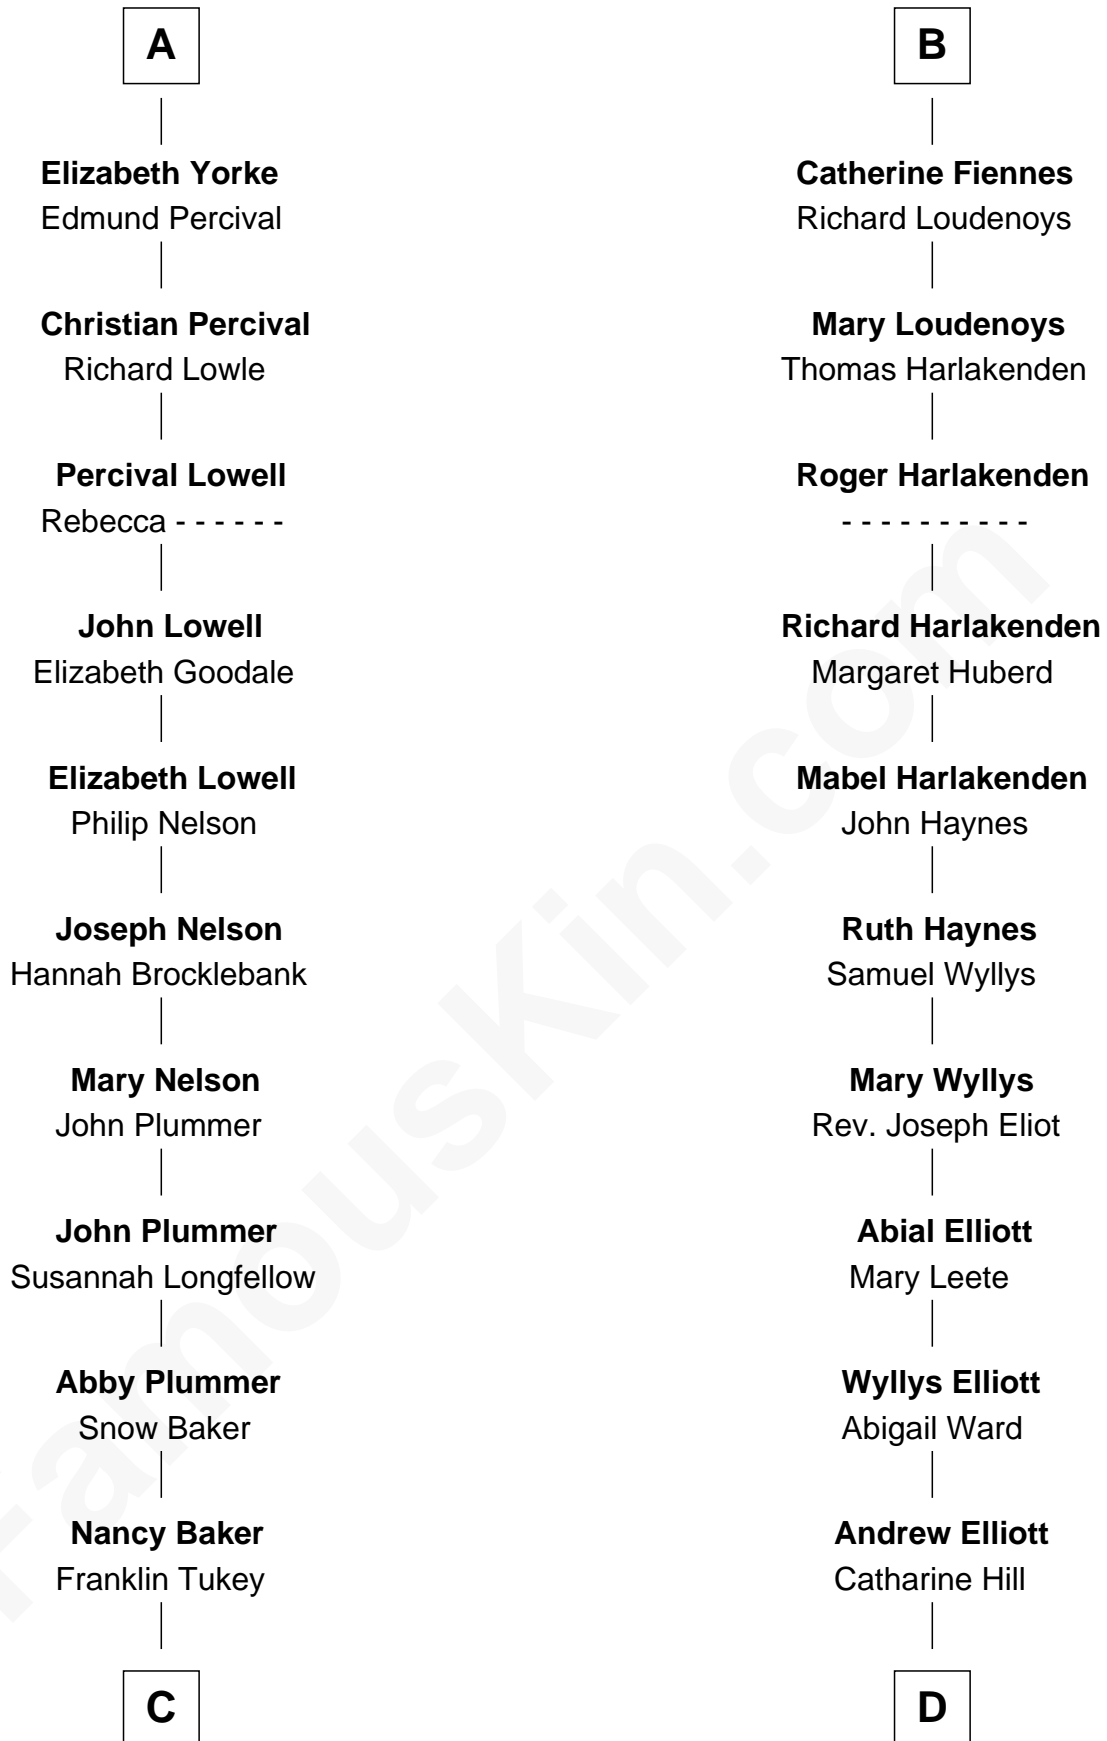

FamousKin.com Relationship Chart of

Anne Heche

TV and Movie Actress

21st cousin of

Ali Wentworth

TV Actress and Comedienne

Humphrey de Bohun

Elizabeth Plantagenet

C

George A. Tukey

Belle Cubberley

Walter Bradlee Tukey

Marietta Swayzee Coffin

Marietta Susan Tukey

Richard Carleton Prickett

Nancy Abigail Prickett