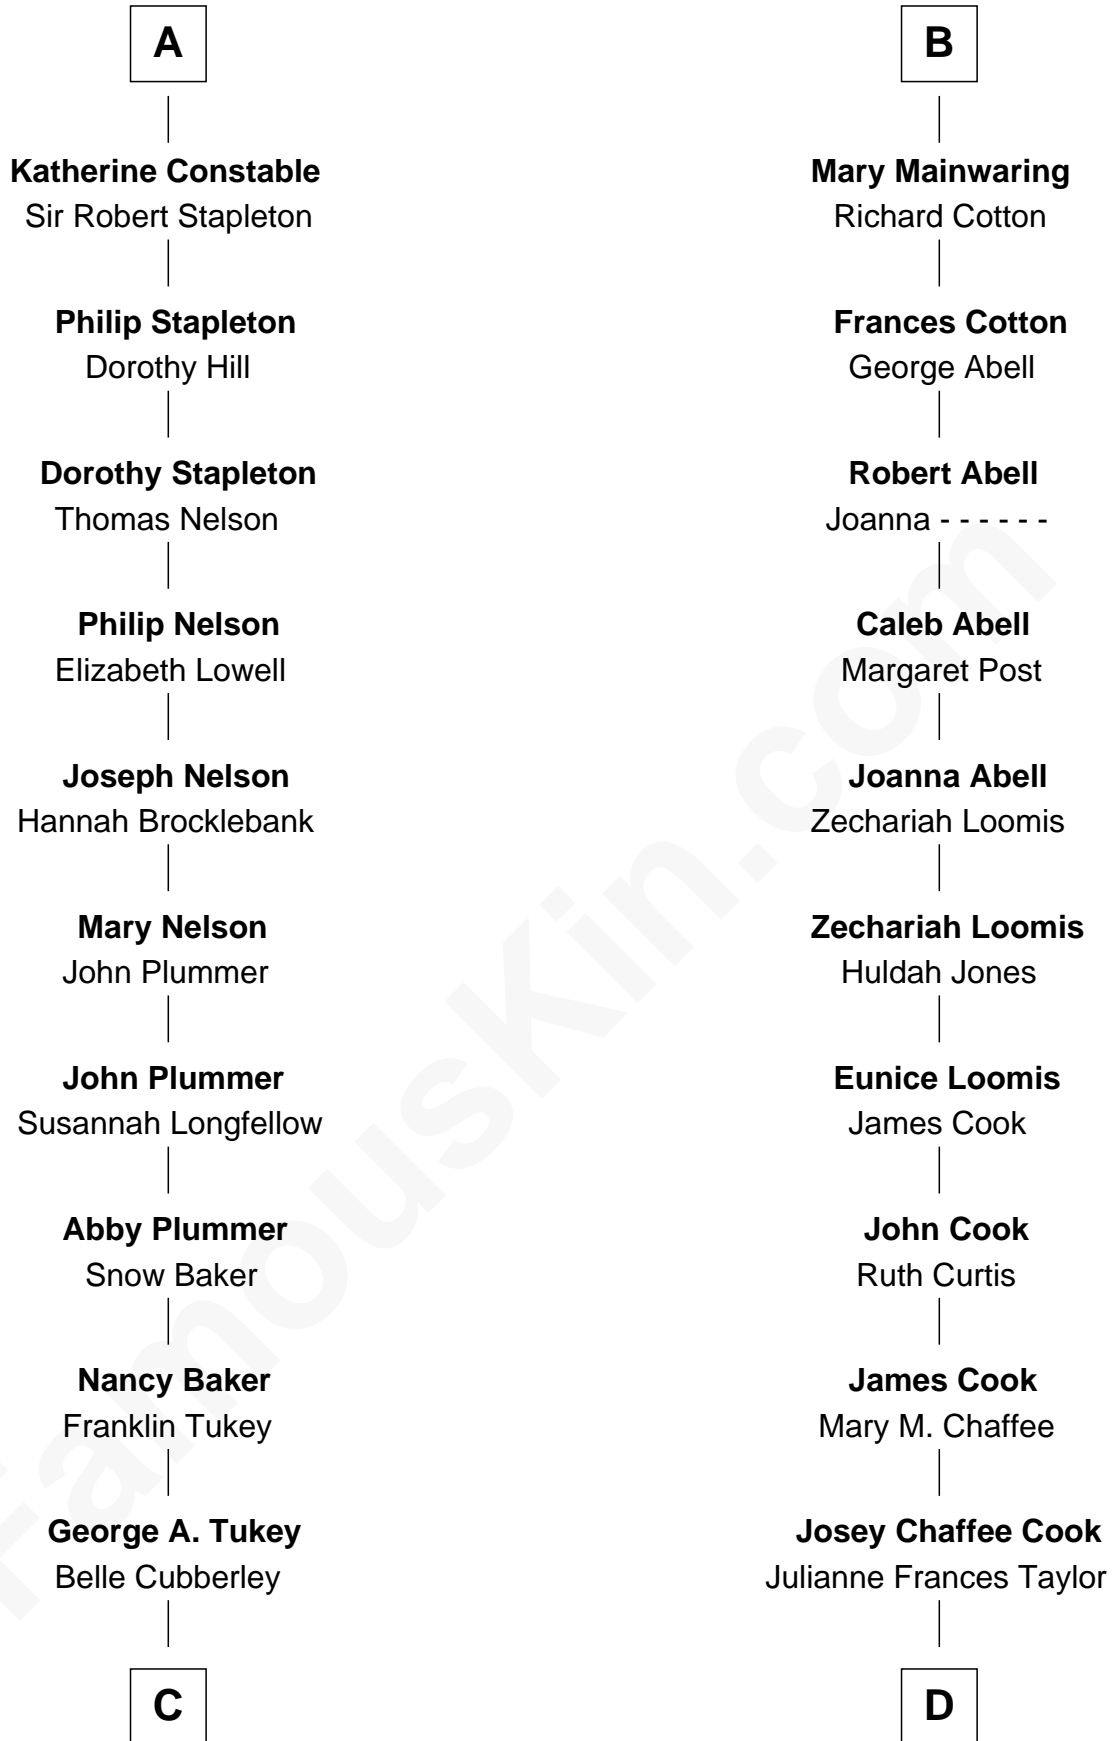

FamousKin.com Relationship Chart of

Anne Heche

TV and Movie Actress

20th cousin of

Amber Stevens West

TV and Movie Actress

Sir Thomas de Beauchamp

Katherine de Mortimer

Joan Fitzalan

Joan Beauchamp

James Butler

Elizabeth Butler

John Talbot

Ann Talbot

Sir Henry Vernon

Elizabeth Vernon

Sir Robert Corbet

Dorothy Corbet

Sir Richard Mainwaring

Sir Arthur Mainwaring

Margaret Mainwaring

B

C

Walter Bradlee Tukey
Marietta Swayzee Coffin