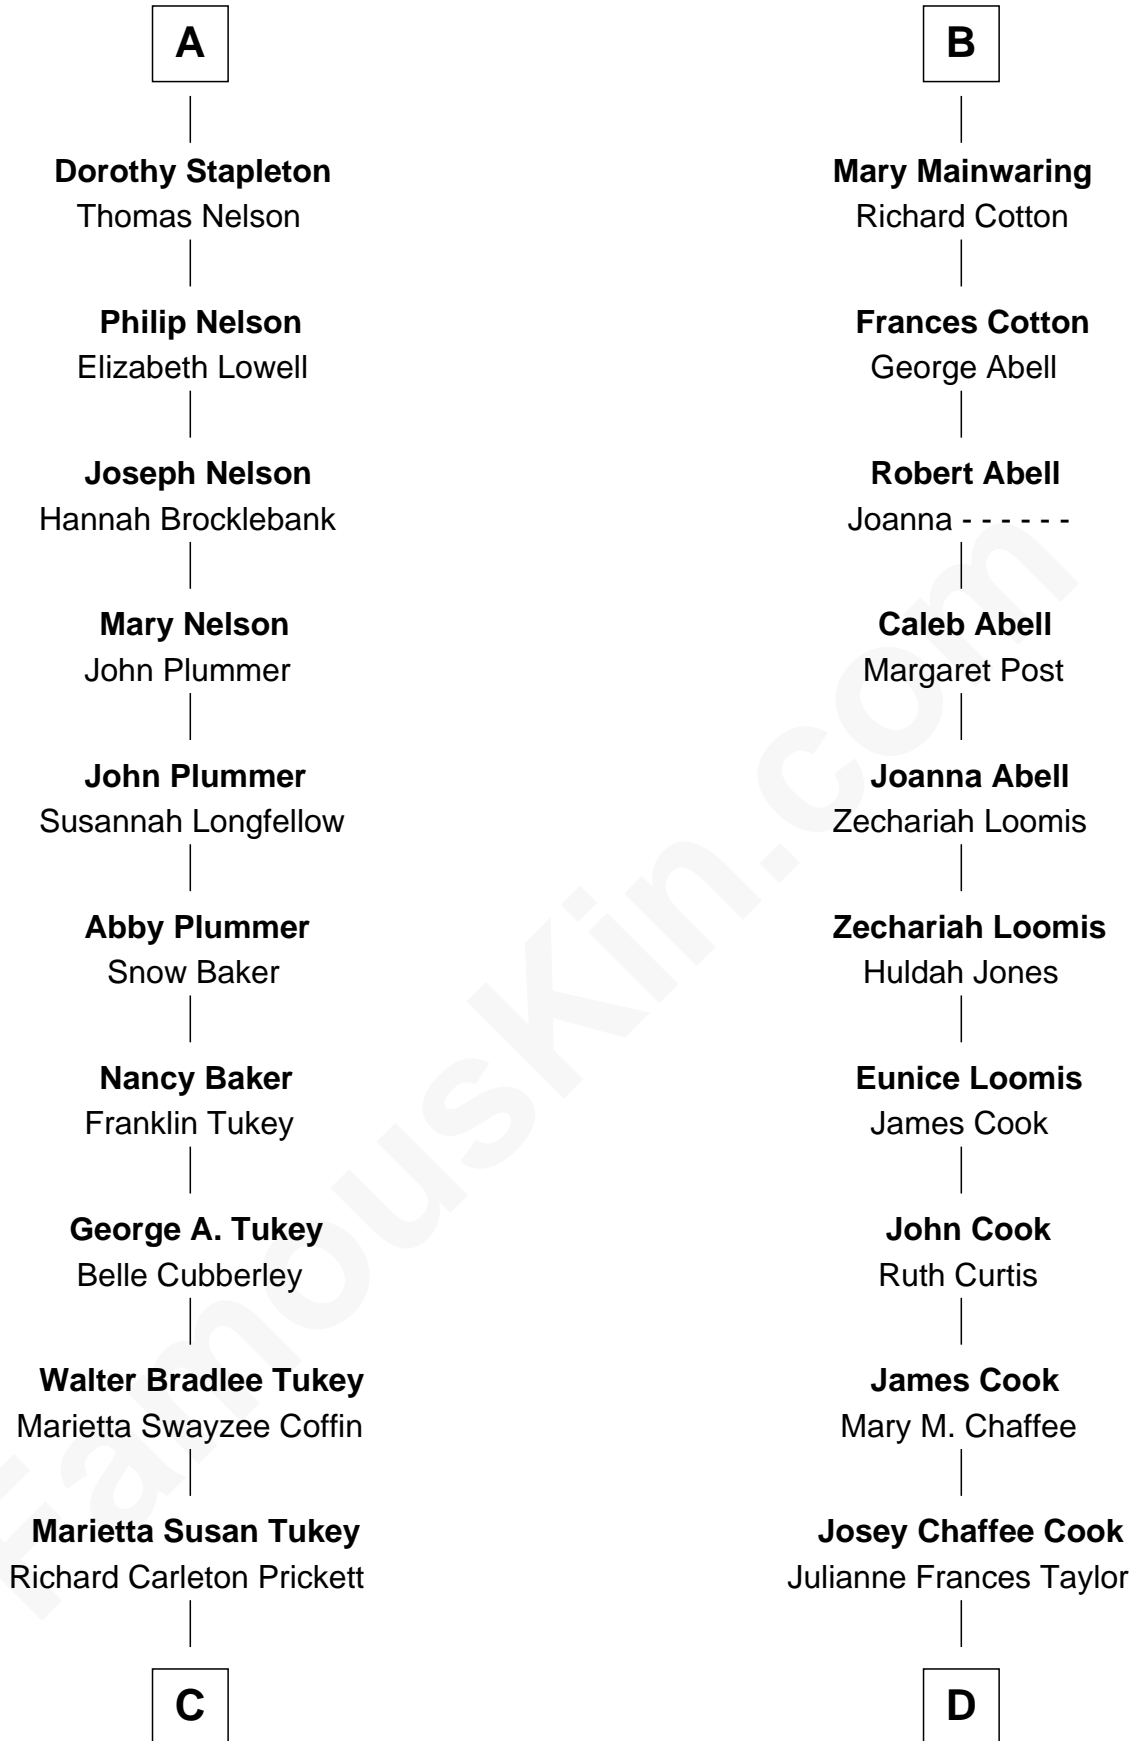

FamousKin.com Relationship Chart of

Anne Heche

TV and Movie Actress

18th cousin 2 times removed of

Amber Stevens West

TV and Movie Actress

Agnes Crophull

*with husband
John Parr*

Sir Richard Mainwaring

Philip Stapleton

Dorothy Hill

Sir Arthur Mainwaring

Margaret Mainwaring

A

B

C