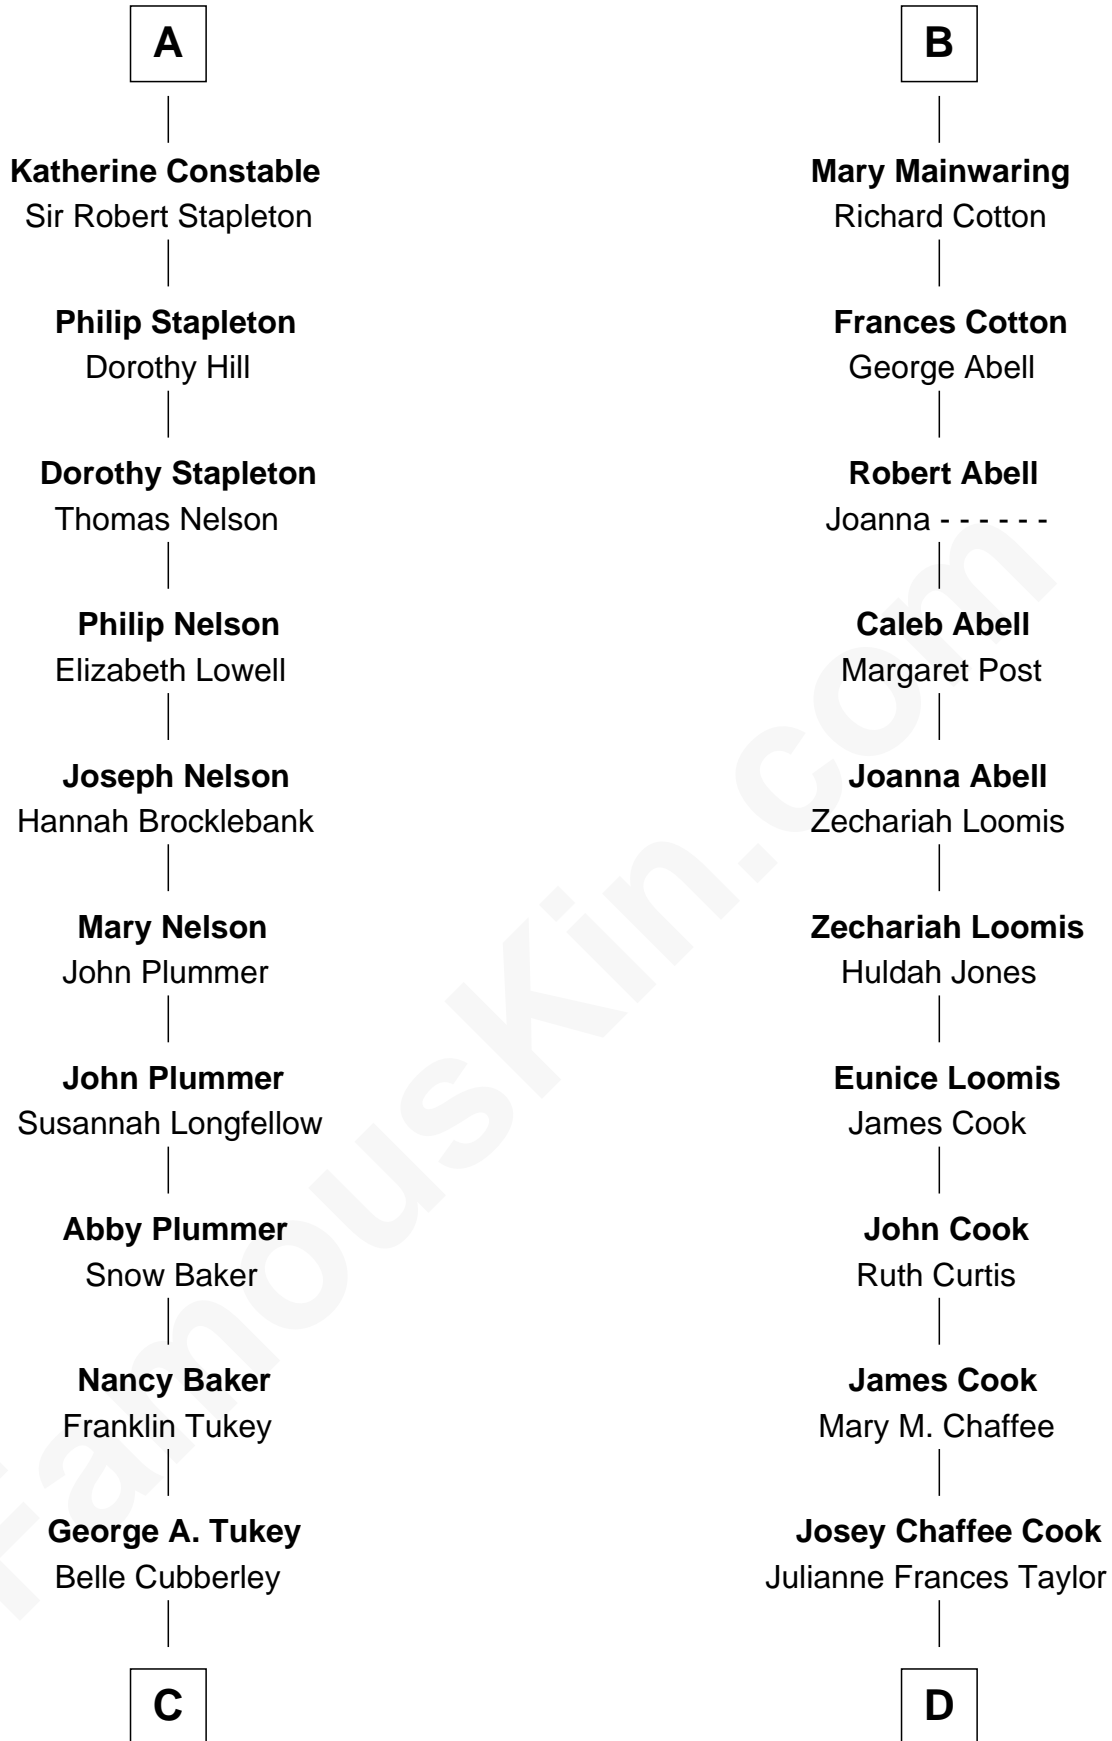

# FamousKin.com Relationship Chart of

**Anne Heche**

*TV and Movie Actress*

19th cousin 1 time removed of

**Shadoe Stevens**

*Radio Disc Jockey*

**Sir Thomas de Beauchamp**

Katherine de Mortimer

Joan Fitzalan

**Joan Beauchamp**

James Butler

**Elizabeth Butler**

John Talbot

**Ann Talbot**

Sir Henry Vernon

**Elizabeth Vernon**

Sir Robert Corbet

**Dorothy Corbet**

Sir Richard Mainwaring

**Sir Arthur Mainwaring**

Margaret Mainwaring

**B**

**C**

**Walter Bradlee Tukey**  
Marietta Swayzee Coffin

**Marietta Susan Tukey**  
Richard Carleton Prickett

**Nancy Abigail Prickett**  
Donald Joe Heche

**Anne Heche**  
*TV and Movie Actress*

**D**

**Frances Jemima Cook**  
Albert Baas

**LaVerne M. Baas**  
Keith Karl Ingstad