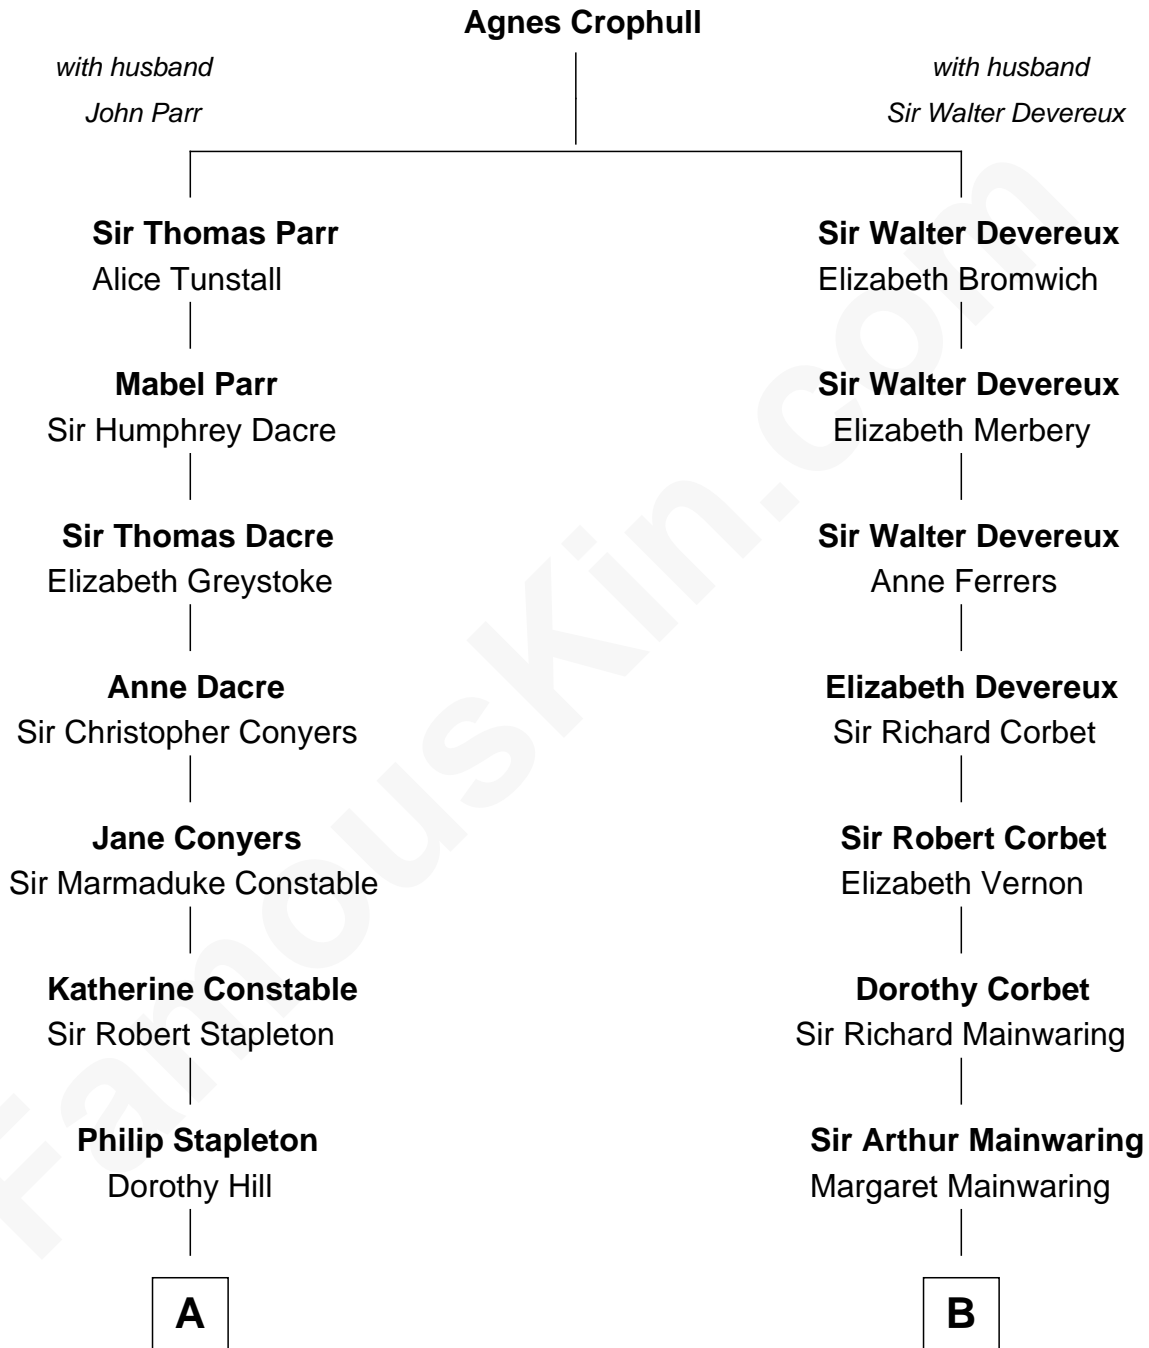

# FamousKin.com Relationship Chart of

**Anne Heche**

*TV and Movie Actress*

18th cousin 1 time removed of

**Shadoe Stevens**

*Radio Disc Jockey*

**C**

**Nancy Abigail Prickett**

Donald Joe Heche

**Anne Heche**

*TV and Movie Actress*

**D**

**Frances Jemima Cook**

Albert Baas

**LaVerne M. Baas**

Keith Karl Ingstad