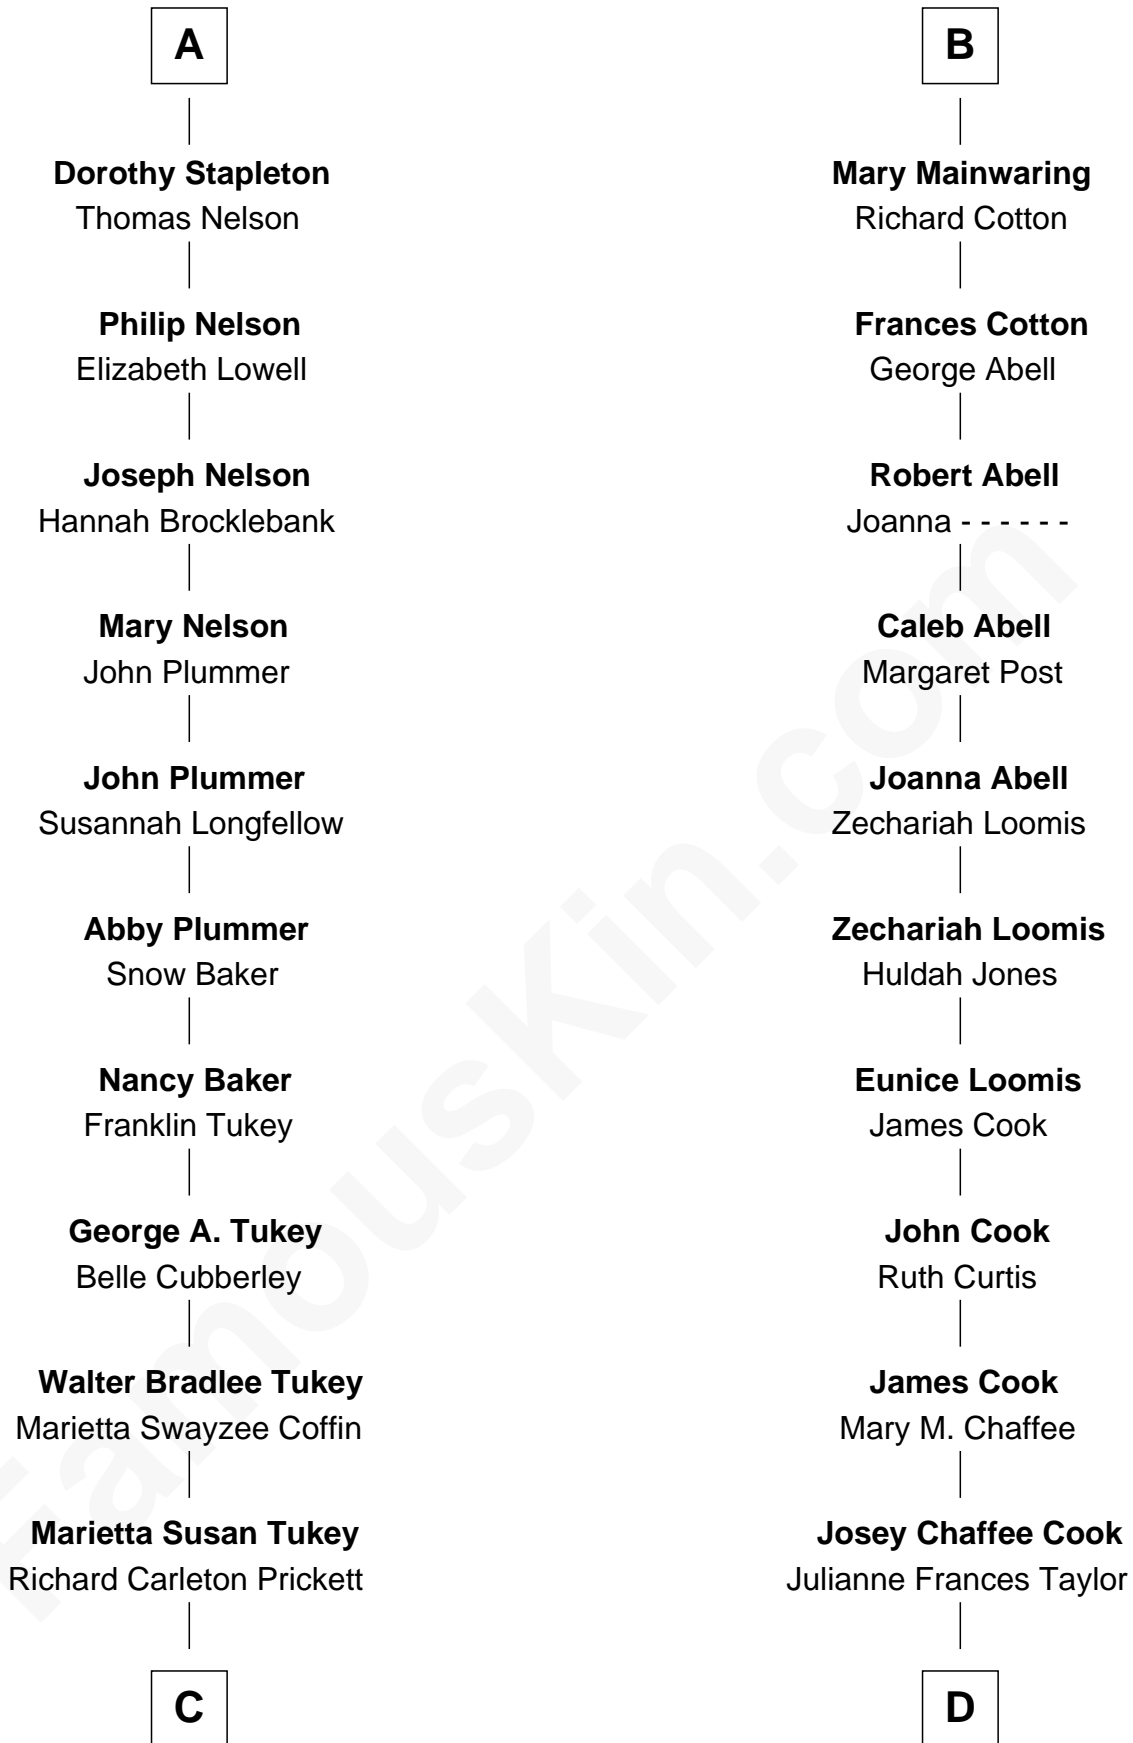

# FamousKin.com Relationship Chart of

**Anne Heche**

*TV and Movie Actress*

18th cousin 1 time removed of

**Shadoe Stevens**

*Radio Disc Jockey*

**C**

**Nancy Abigail Prickett**

Donald Joe Heche

**Anne Heche**

*TV and Movie Actress*

**D**

**Frances Jemima Cook**

Albert Baas

**LaVerne M. Baas**

Keith Karl Ingstad