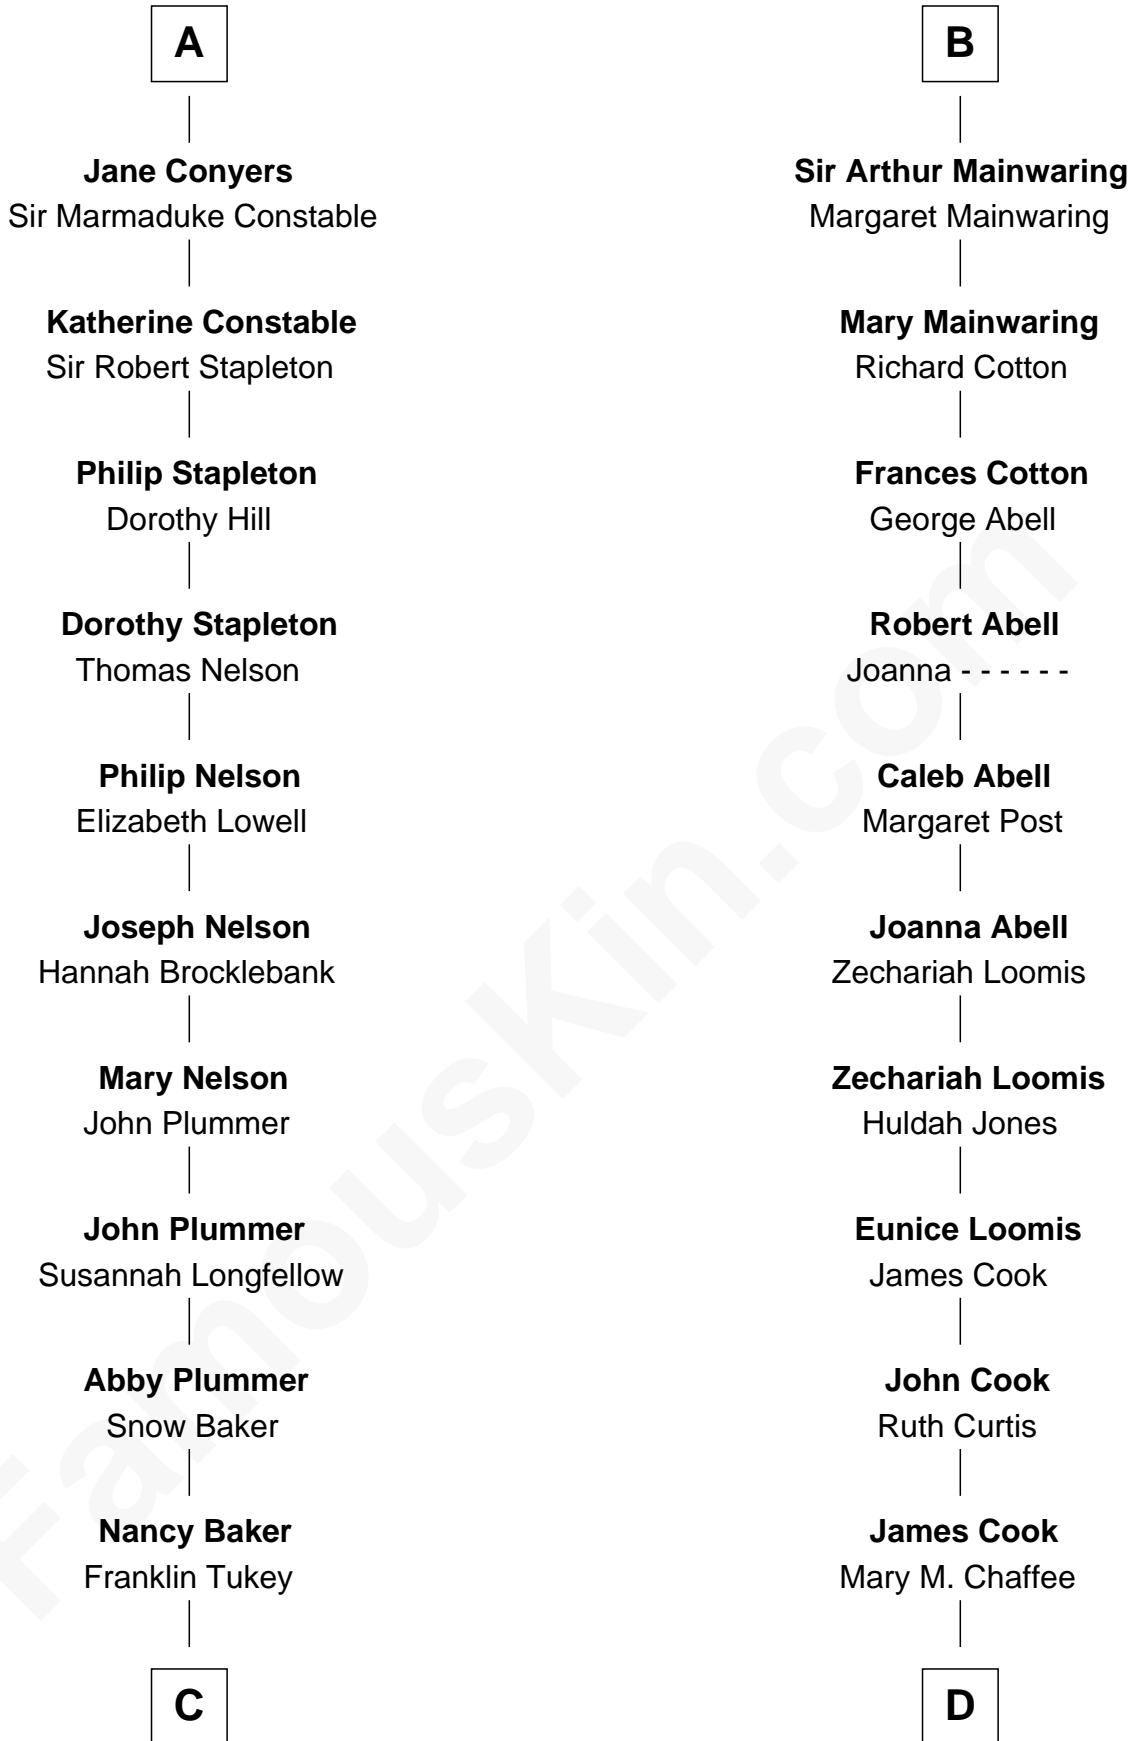

FamousKin.com Relationship Chart of

Anne Heche

TV and Movie Actress

20th cousin 1 time removed of

Shadoe Stevens

Radio Disc Jockey

Sir William de Ros
Margery de Badlesmere

Thomas de Ros
Beatrice de Stafford

A

Maud de Roos
John de Welles

Anne de Welles
James Butler

James Butler
Joan Beauchamp

Elizabeth Butler
John Talbot

Ann Talbot
Sir Henry Vernon

Elizabeth Vernon
Sir Robert Corbet

Dorothy Corbet
Sir Richard Mainwaring

B

C

George A. Tukey

Belle Cubberley

Walter Bradlee Tukey

Marietta Swayzee Coffin

Marietta Susan Tukey

Richard Carleton Prickett