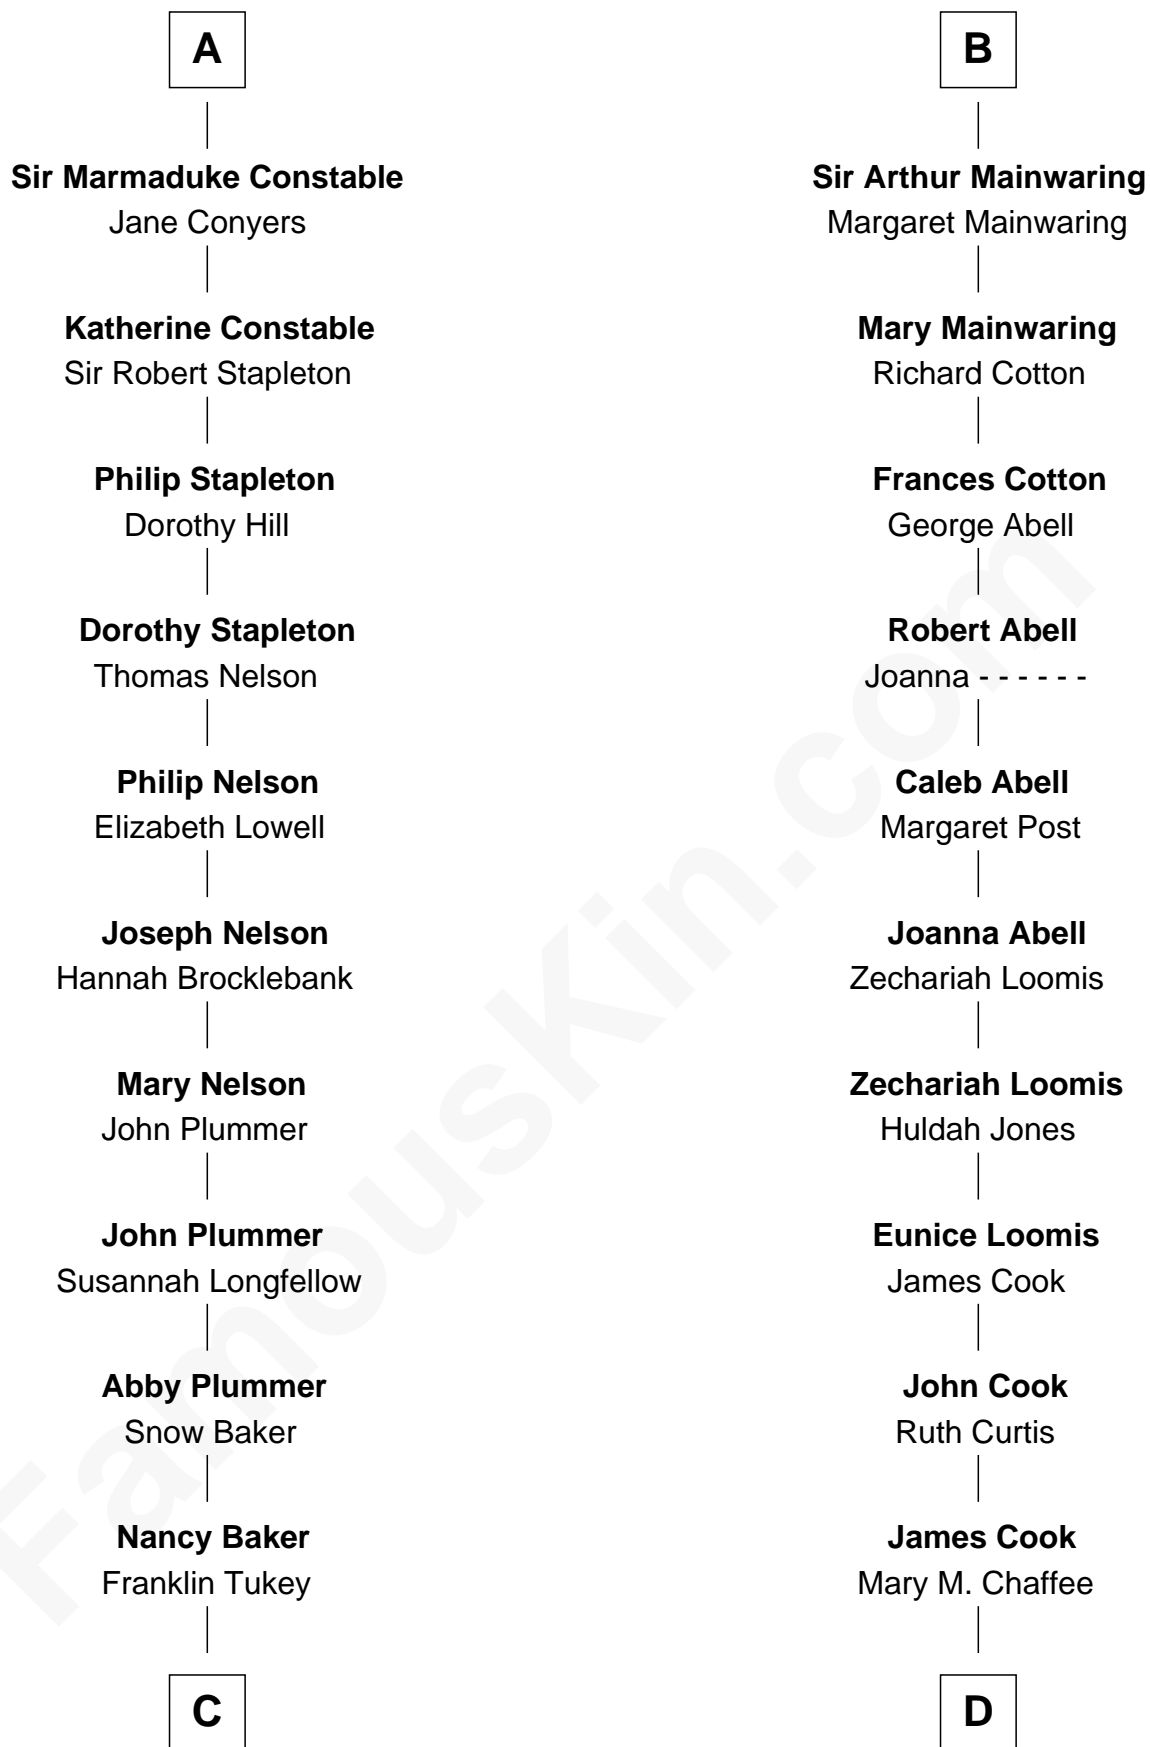

FamousKin.com Relationship Chart of

Anne Heche

TV and Movie Actress

20th cousin 1 time removed of

Shadoe Stevens

Radio Disc Jockey

Richard Fitzalan
Eleanor Plantagenet

C

George A. Tukey

Belle Cubberley

Walter Bradlee Tukey

Marietta Swayzee Coffin

Marietta Susan Tukey

Richard Carleton Prickett

Nancy Abigail Prickett

Donald Joe Heche