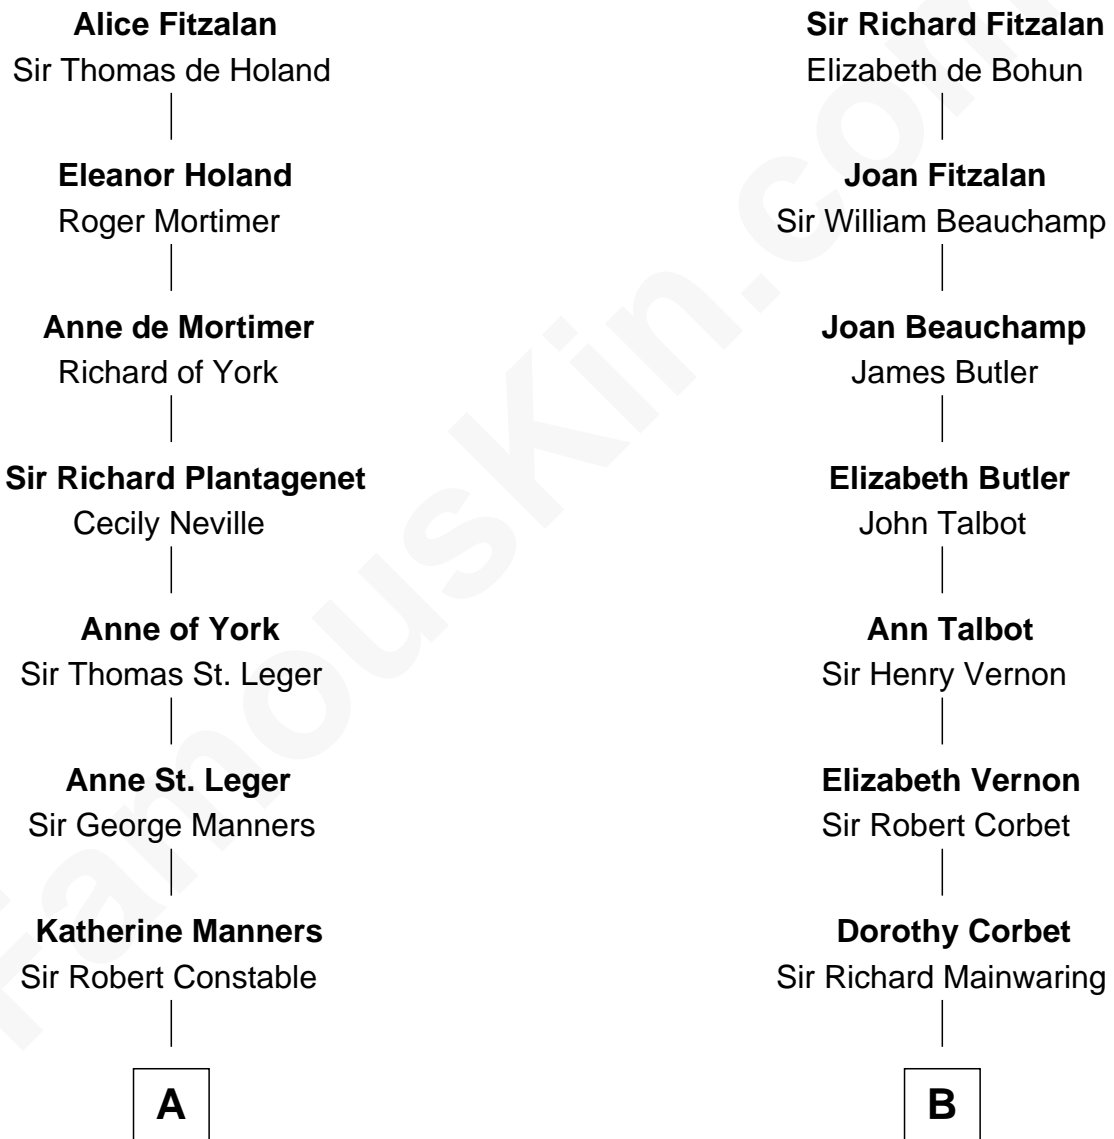

FamousKin.com Relationship Chart of

Anne Heche

TV and Movie Actress

20th cousin 1 time removed of

Shadoe Stevens

Radio Disc Jockey

Richard Fitzalan
Eleanor Plantagenet

C

George A. Tukey

Belle Cubberley

Walter Bradlee Tukey

Marietta Swayzee Coffin

Marietta Susan Tukey

Richard Carleton Prickett

Nancy Abigail Prickett

Donald Joe Heche