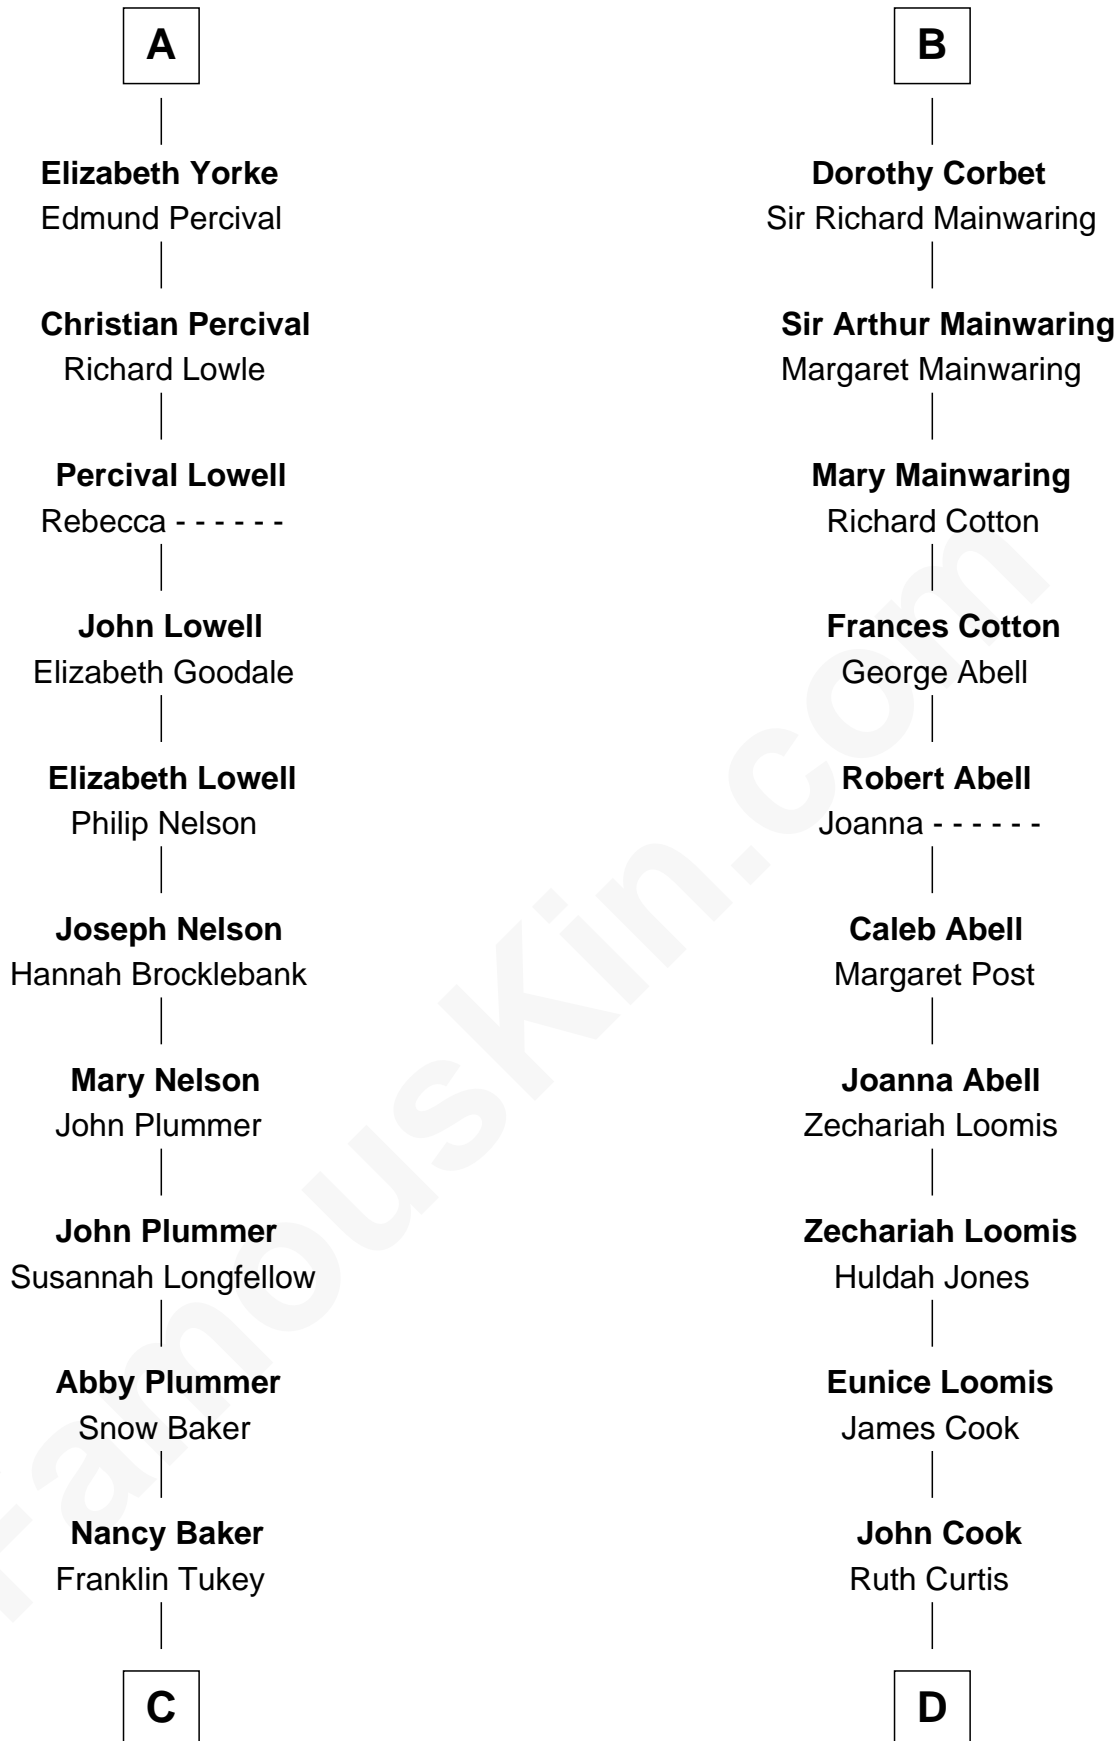

FamousKin.com Relationship Chart of

Anne Heche

TV and Movie Actress

21st cousin of

Shadoe Stevens

Radio Disc Jockey

Humphrey de Bohun

Elizabeth Plantagenet

C

George A. Tukey

Belle Cubberley

Walter Bradlee Tukey

Marietta Swayzee Coffin

Marietta Susan Tukey

Richard Carleton Prickett

Nancy Abigail Prickett