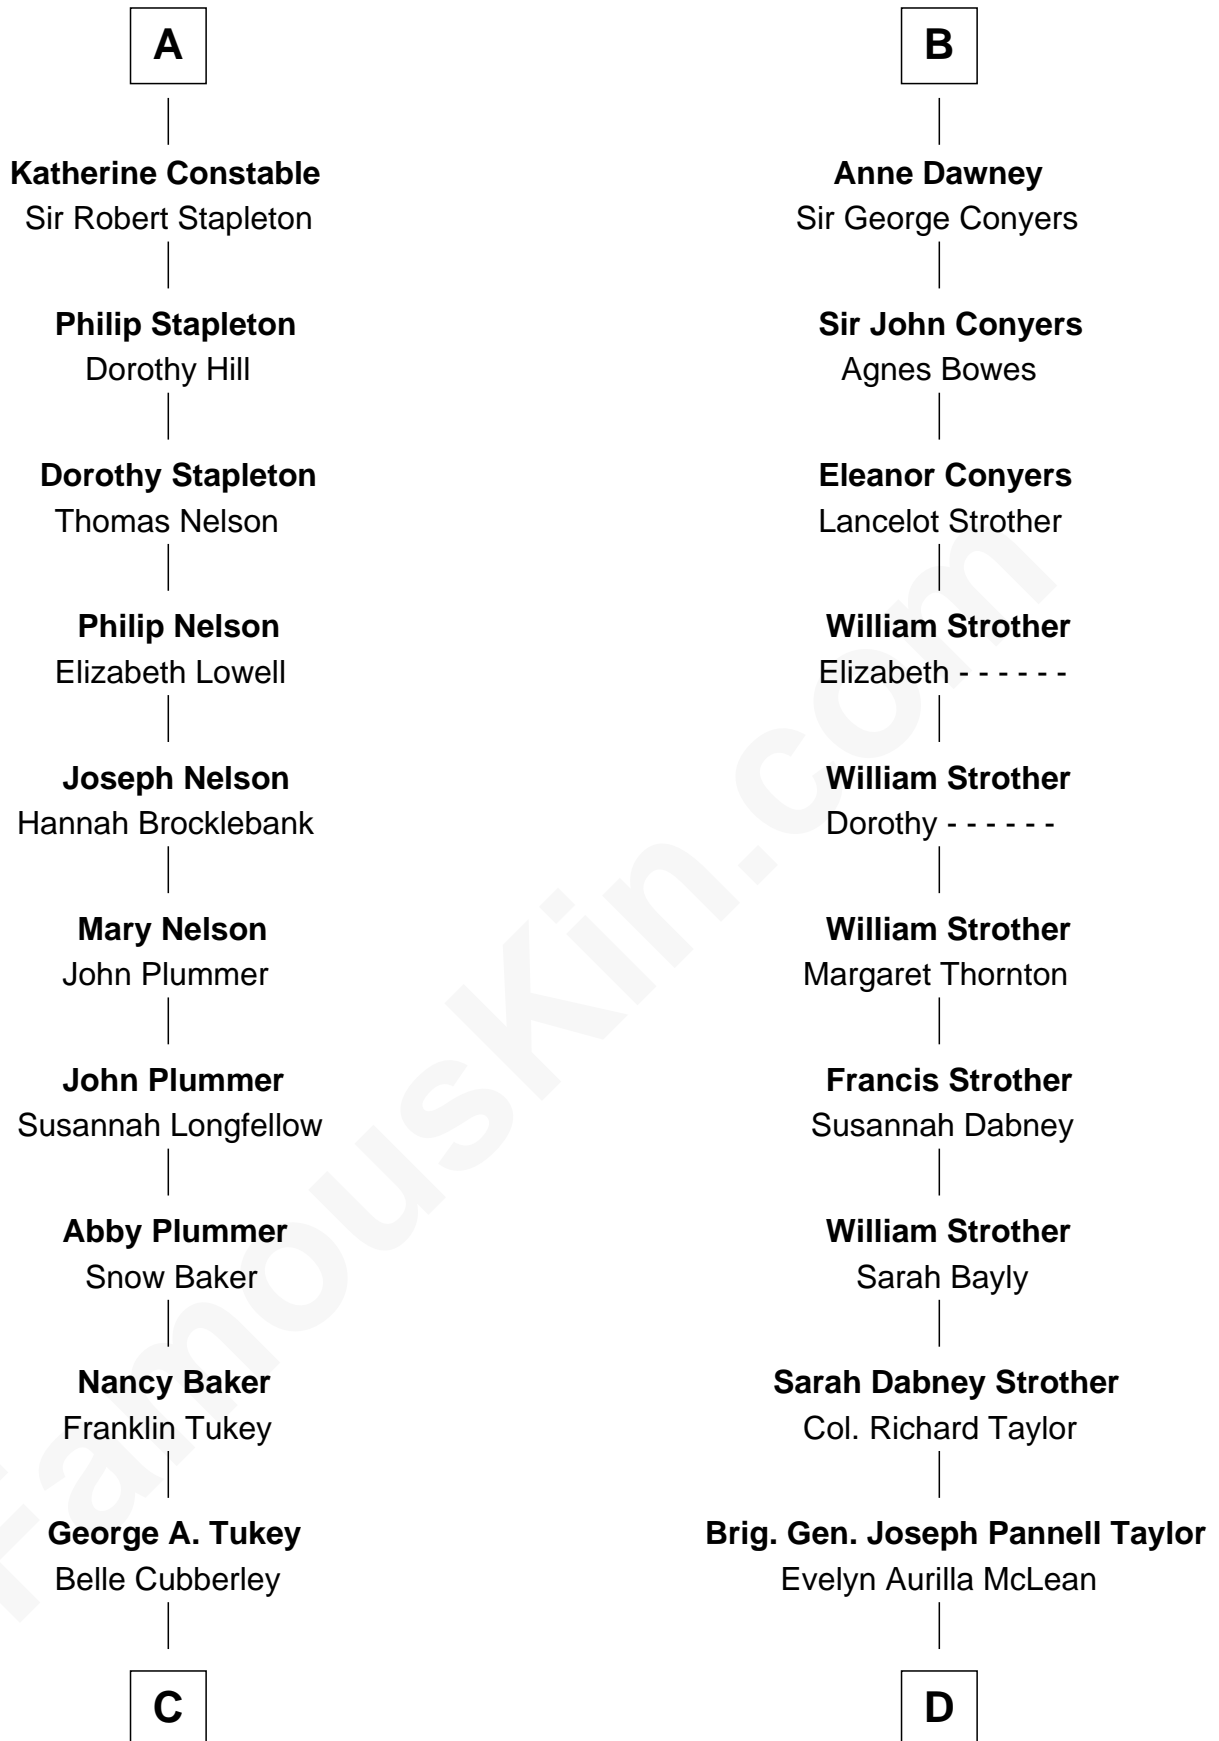

# FamousKin.com Relationship Chart of

**Anne Heche**

*TV and Movie Actress*

20th cousin 1 time removed of

**Parker Stevenson**

*TV and Movie Actor*

**Ralph de Stafford**

*with wife  
Margaret de Audley*

**Philippe Neville**  
Sir Thomas Dacre

**Sir Humphrey Stafford**  
Elizabeth Burdet

**Sir Humphrey Dacre**  
Mabel Parr

**Sir Humphrey Stafford**  
Eleanor Aylesbury

**Sir Thomas Dacre**  
Elizabeth Greystoke

**Humphrey Stafford**  
Katherine Fray

**Anne Dacre**  
Sir Christopher Conyers

**Anne Stafford**  
Sir Richard Neville

**Jane Conyers**  
Sir Marmaduke Constable

**Dorothy Neville**  
Sir John Dawney

**A**

**B**

**C**

**Walter Bradlee Tukey**  
Marietta Swayzee Coffin

**Marietta Susan Tukey**  
Richard Carleton Prickett

**Nancy Abigail Prickett**  
Donald Joe Heche

**Anne Heche**  
*TV and Movie Actress*

**D**