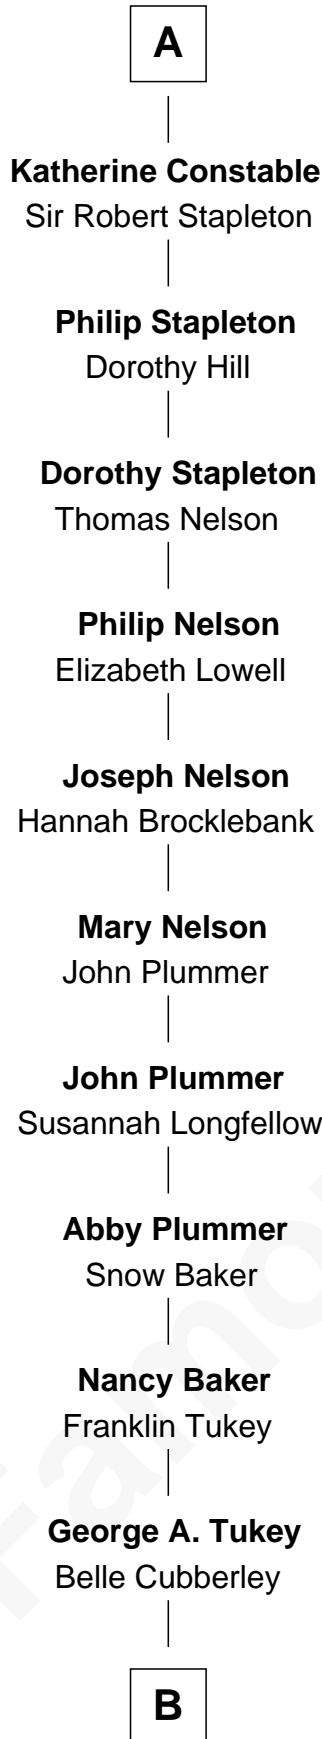

# FamousKin.com Relationship Chart of

**Anne Heche**

*TV and Movie Actress*

6th cousin 14 times removed of

**Queen Elizabeth I**

*Queen of England*

**Sir Thomas de Beauchamp**

Katherine de Mortimer

**Sir Thomas Dacre**

Elizabeth Greystoke

**Anne Dacre**

Sir Christopher Conyers

**Jane Conyers**

Sir Marmaduke Constable

**A**

**Sir William Beauchamp**

Joan Fitzalan

**Joan Beauchamp**

James Butler

**Sir Thomas Butler**

Anne Hankeford

**Margaret Butler**

Sir William Boleyn

**Thomas Boleyn**

Elizabeth Howard

**Anne Boleyn**

Henry VIII, King of England

**Queen Elizabeth I**

*Queen of England*

**B**

—  
**Walter Bradlee Tukey**  
Marietta Swayzee Coffin

—  
**Marietta Susan Tukey**  
Richard Carleton Prickett