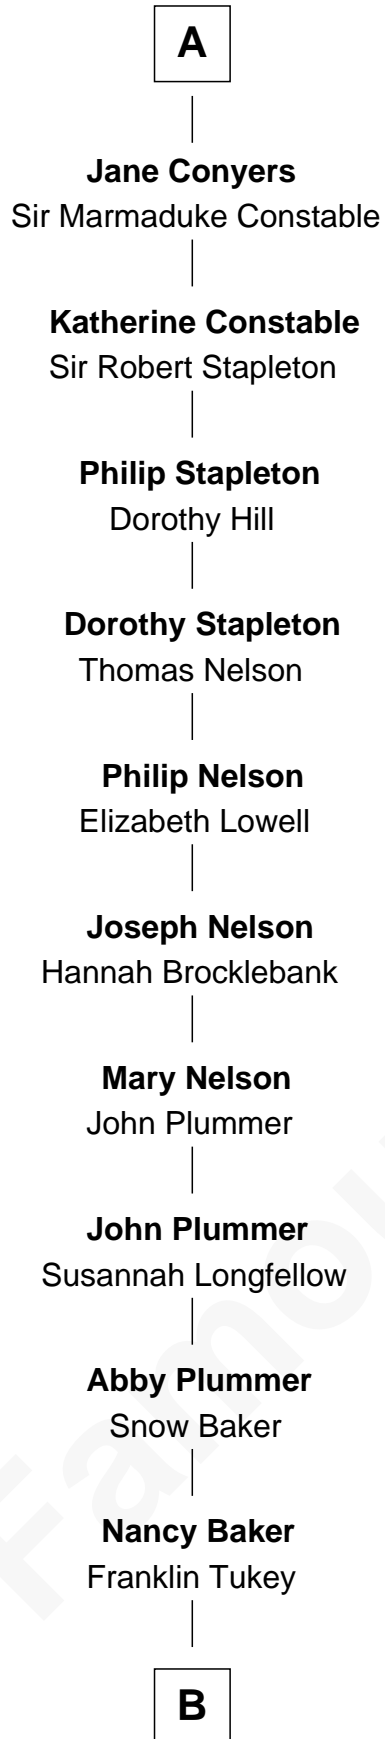

FamousKin.com Relationship Chart of

Anne Heche

TV and Movie Actress

7th cousin 14 times removed of

Queen Elizabeth I

Queen of England

Sir William de Ros
Margery de Badlesmere

Thomas de Ros
Beatrice de Stafford

Margaret de Ros
Sir Reynold Grey

Sir John Grey
Constance de Holand

Sir Edmund Grey
Katherine Percy

Elizabeth Grey
Sir Robert Greystoke

Elizabeth Greystoke
Sir Thomas Dacre

Anne Dacre
Sir Christopher Conyers

A

Maud de Roos
John de Welles

Anne de Welles
James Butler

James Butler
Joan Beauchamp

Sir Thomas Butler
Anne Hankeford

Margaret Butler
Sir William Boleyn

Thomas Boleyn
Elizabeth Howard

Anne Boleyn
Henry VIII, King of England

Queen Elizabeth I
Queen of England

B

George A. Tukey

Belle Cubberley

Walter Bradlee Tukey

Marietta Swayzee Coffin

Marietta Susan Tukey

Richard Carleton Prickett