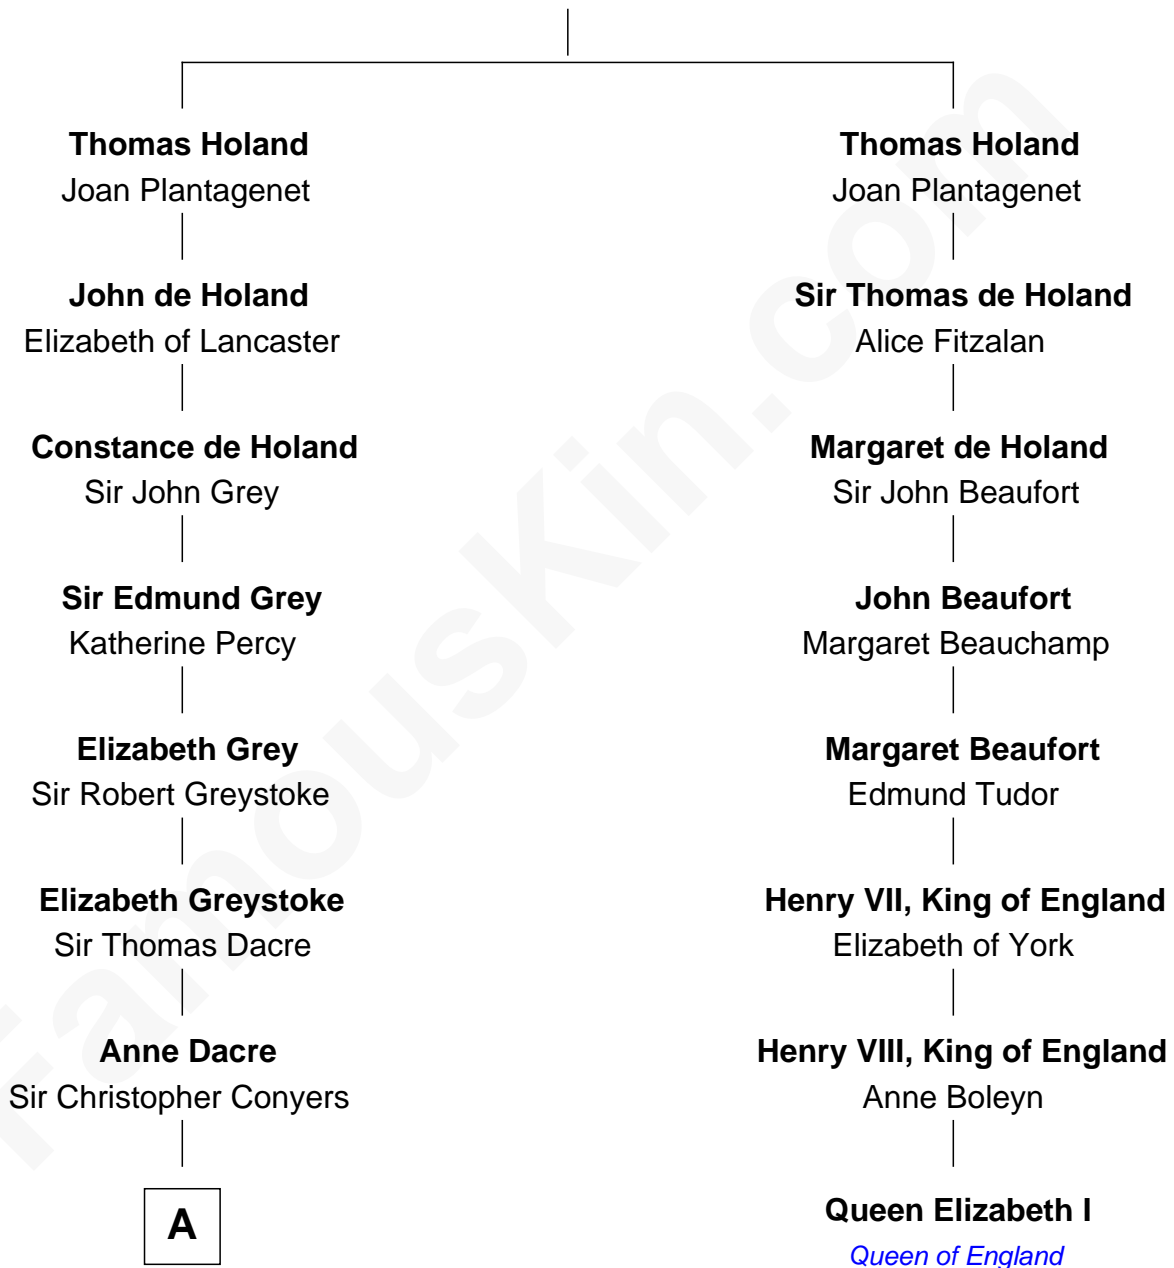

FamousKin.com Relationship Chart of

Anne Heche

TV and Movie Actress

7th cousin 14 times removed of

Queen Elizabeth I

Queen of England

Sir Robert de Holland

Maude la Zouche

B

George A. Tukey

Belle Cubberley

Walter Bradlee Tukey

Marietta Swayzee Coffin

Marietta Susan Tukey

Richard Carleton Prickett

Nancy Abigail Prickett