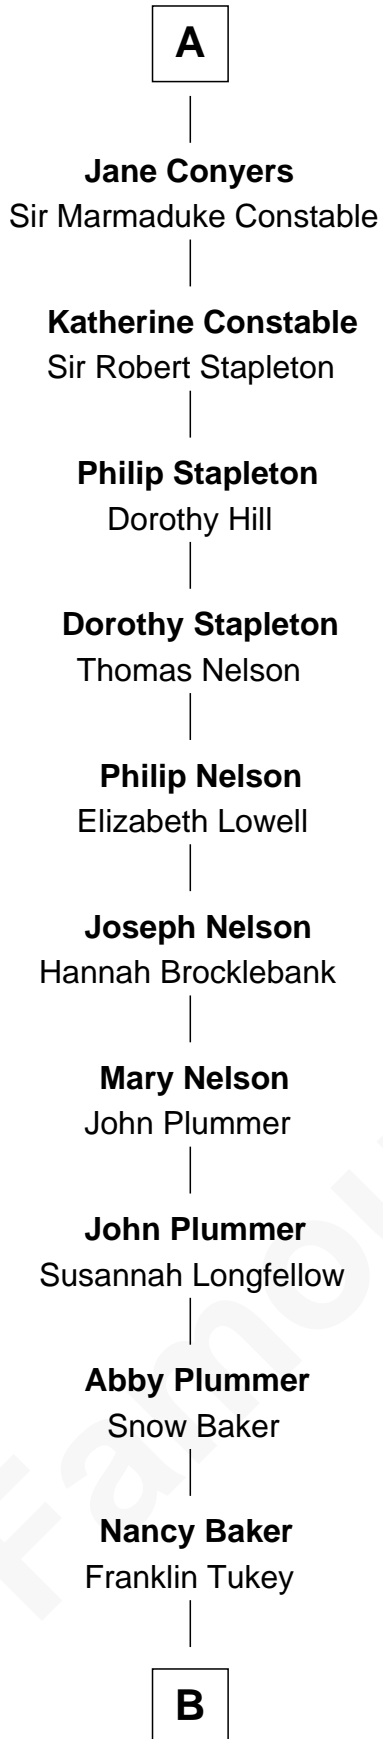

FamousKin.com Relationship Chart of

Anne Heche

TV and Movie Actress

7th cousin 14 times removed of

Queen Elizabeth I

Queen of England

Sir Robert de Holland

Maude la Zouche

B

George A. Tukey

Belle Cubberley

Walter Bradlee Tukey

Marietta Swayzee Coffin

Marietta Susan Tukey

Richard Carleton Prickett

Nancy Abigail Prickett