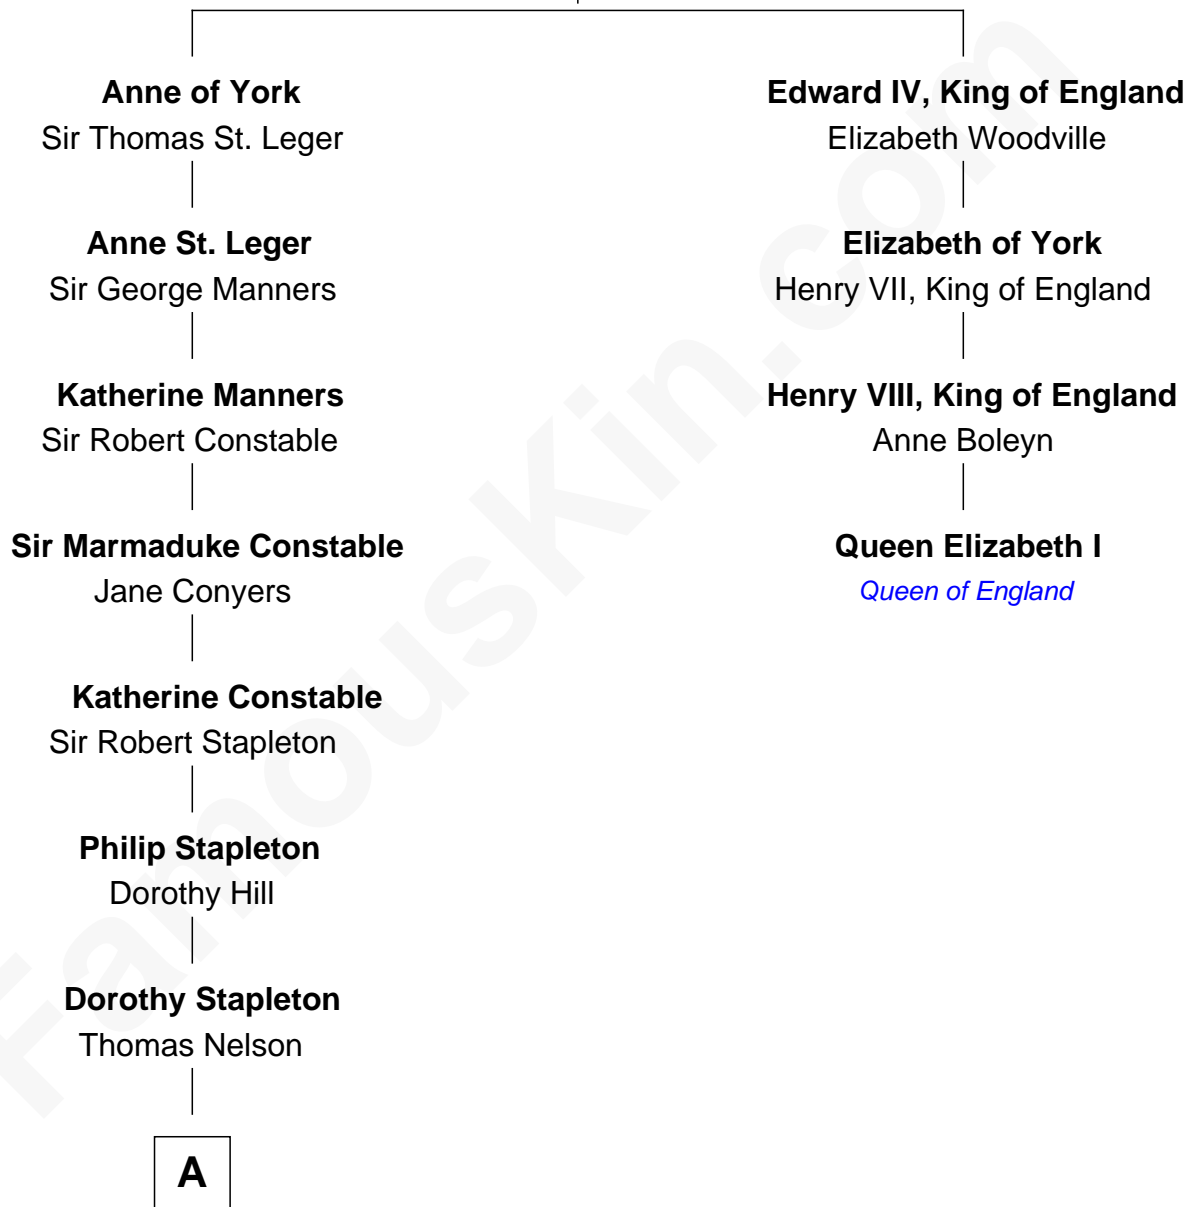

# FamousKin.com Relationship Chart of

**Anne Heche**

*TV and Movie Actress*

3rd cousin 14 times removed of

**Queen Elizabeth I**

*Queen of England*

**Sir Richard Plantagenet**

Cecily Neville

**A**

**Philip Nelson**  
Elizabeth Lowell

**Joseph Nelson**  
Hannah Brocklebank

**Mary Nelson**  
John Plummer

**John Plummer**  
Susannah Longfellow

**Abby Plummer**  
Snow Baker

**Nancy Baker**  
Franklin Tukey