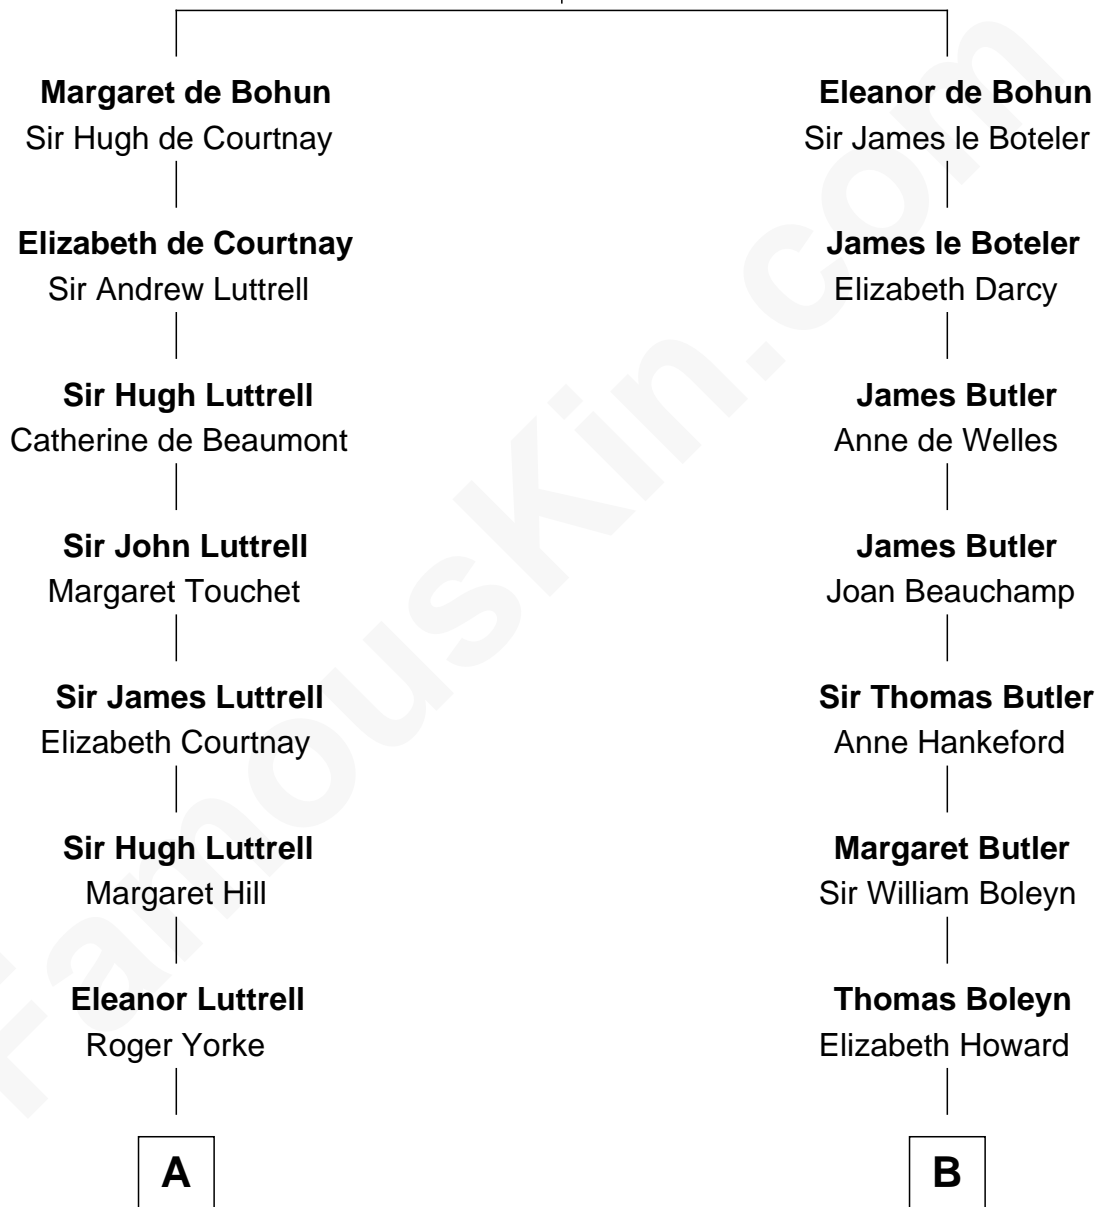

FamousKin.com Relationship Chart of

Anne Heche

TV and Movie Actress

8th cousin 13 times removed of

Queen Elizabeth I

Queen of England

Humphrey de Bohun
Elizabeth Plantagenet

C

George A. Tukey

Belle Cubberley

Walter Bradlee Tukey

Marietta Swayzee Coffin

Marietta Susan Tukey

Richard Carleton Prickett

Nancy Abigail Prickett

Donald Joe Heche