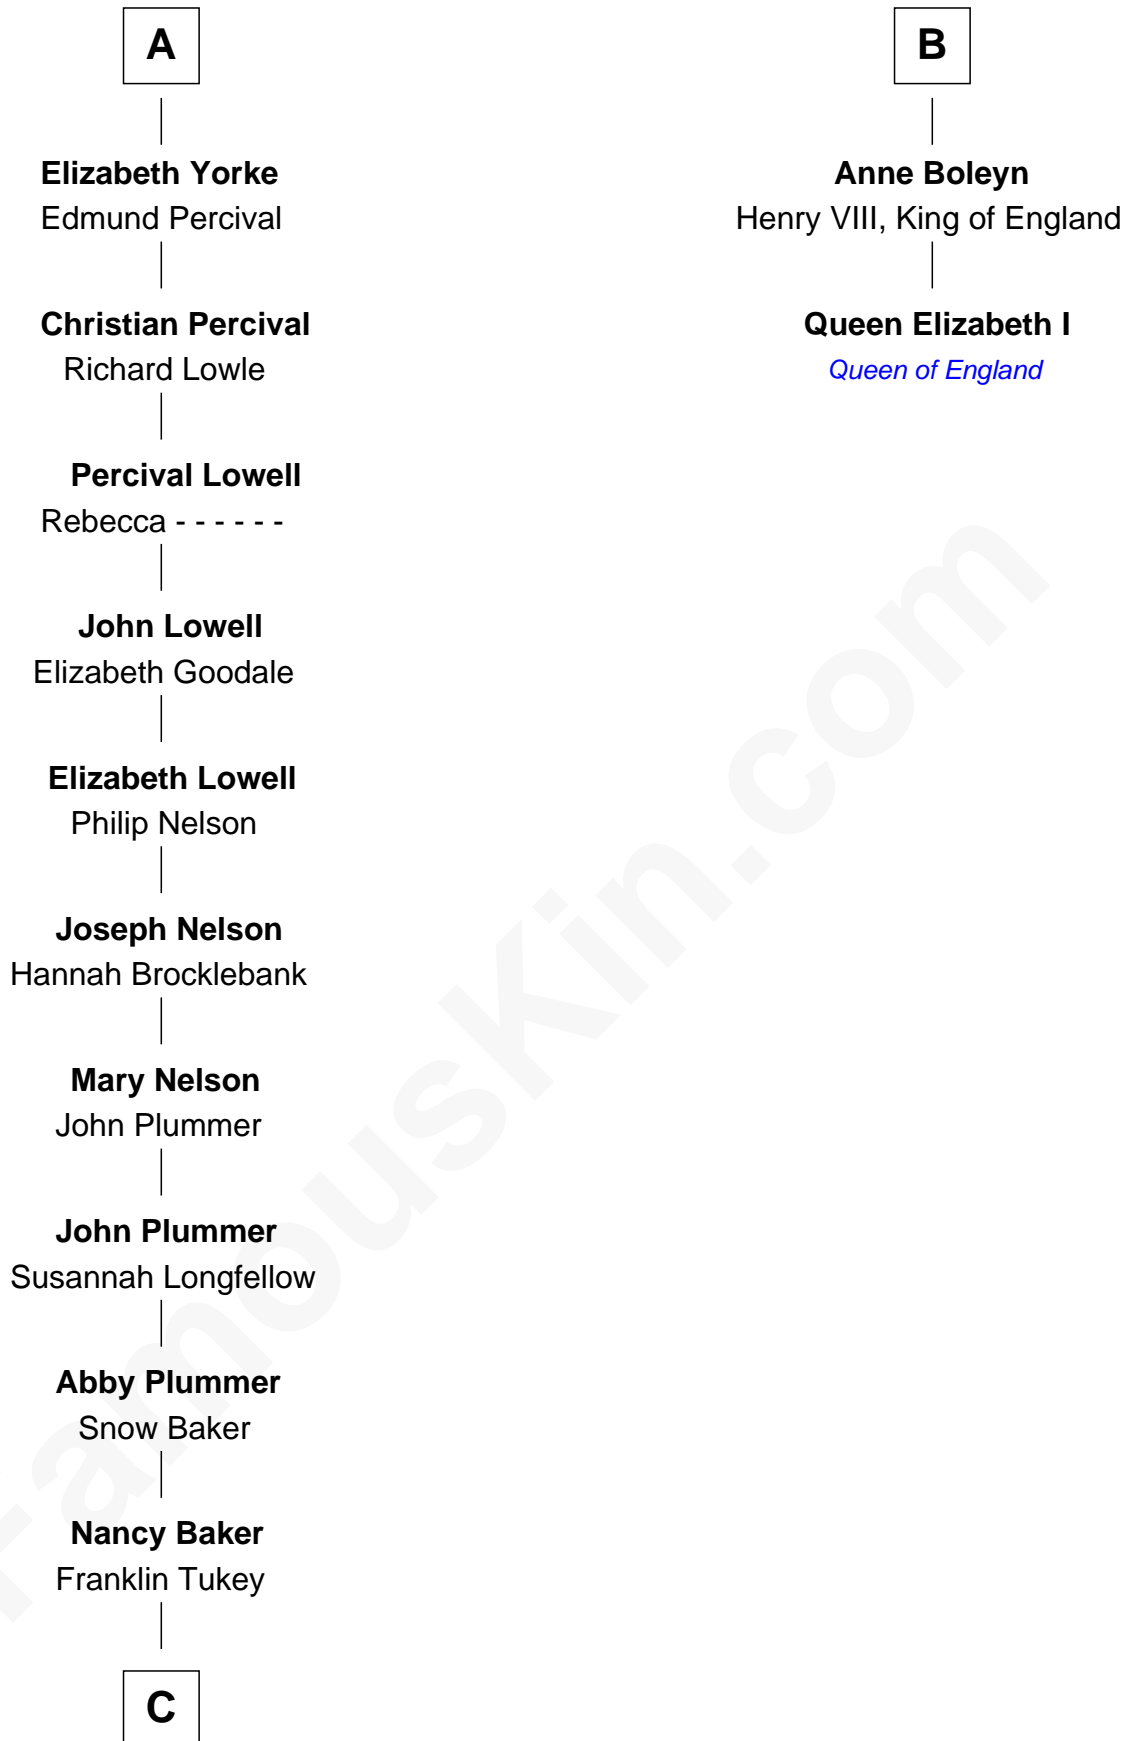

FamousKin.com Relationship Chart of

Anne Heche

TV and Movie Actress

8th cousin 13 times removed of

Queen Elizabeth I

Queen of England

Humphrey de Bohun
Elizabeth Plantagenet

C

George A. Tukey

Belle Cubberley

Walter Bradlee Tukey

Marietta Swayzee Coffin

Marietta Susan Tukey

Richard Carleton Prickett

Nancy Abigail Prickett

Donald Joe Heche