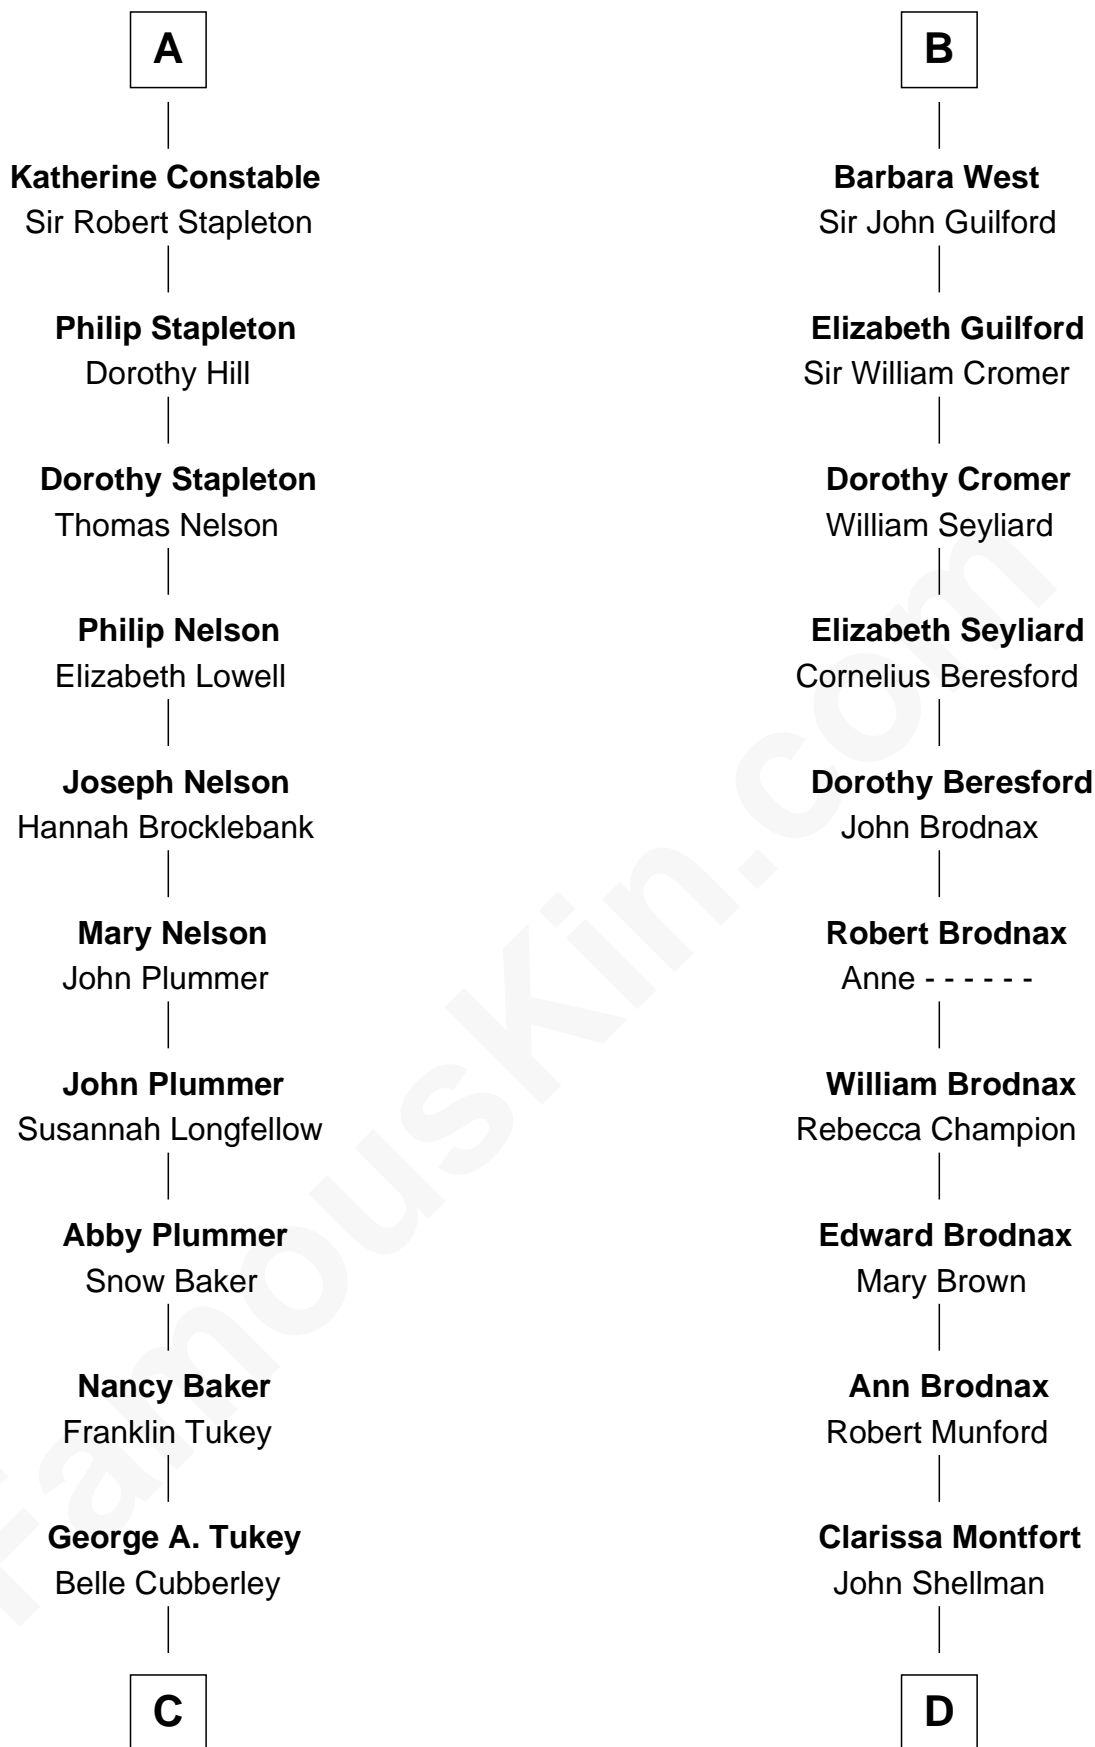

# FamousKin.com Relationship Chart of

**Anne Heche**

*TV and Movie Actress*

20th cousin 1 time removed of

**George H. W. Bush**

*41st U.S. President*

**C**

**Walter Bradlee Tukey**  
Marietta Swayzee Coffin

**Marietta Susan Tukey**  
Richard Carleton Prickett

**Nancy Abigail Prickett**  
Donald Joe Heche

**Anne Heche**  
*TV and Movie Actress*

**D**

**Susan Montfort Shellman**  
Samuel Howard Fay

**Harriet Eleanor Fay**  
Rev. James Smith Bush

**Samuel Prescott Bush**  
Flora Sheldon

**Prescott Sheldon Bush**  
Dorothy Wear Walker

**George H. W. Bush**  
*41st U.S. President*