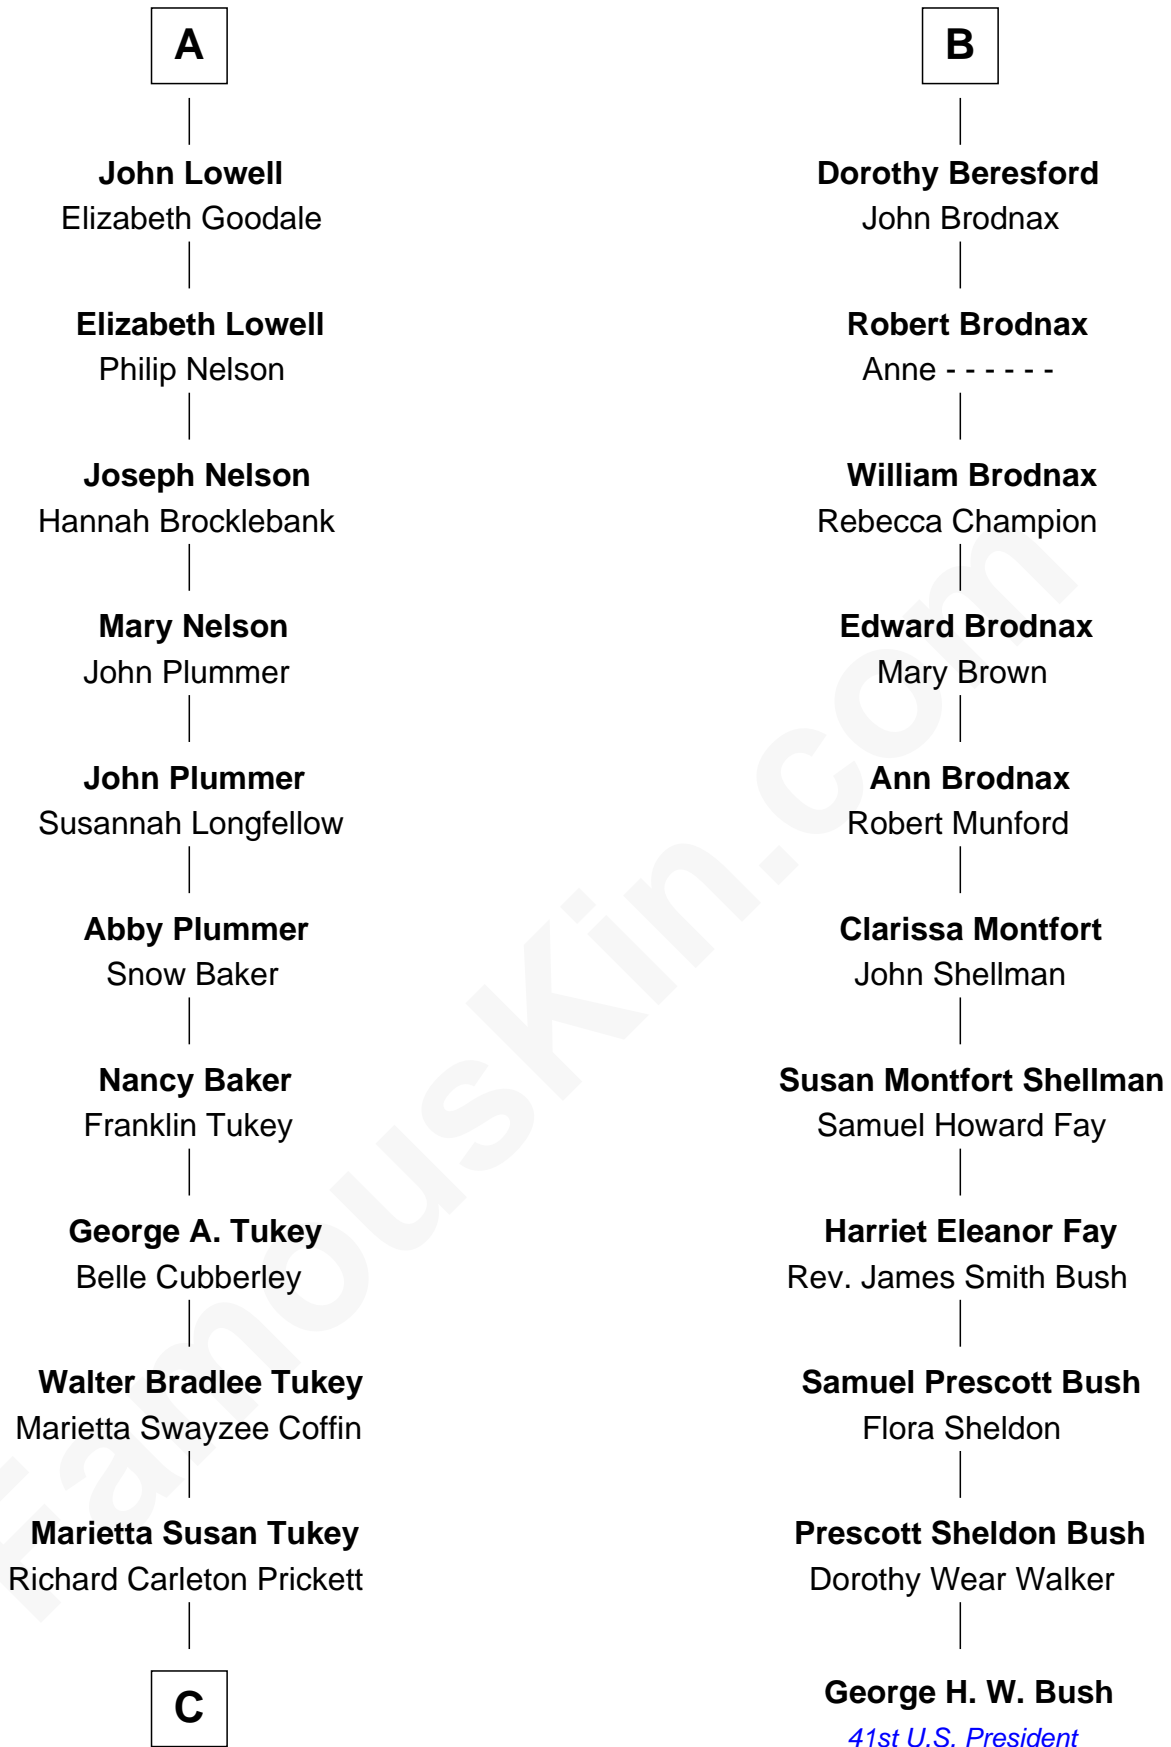

FamousKin.com Relationship Chart of

Anne Heche

TV and Movie Actress

17th cousin 1 time removed of

George H. W. Bush

41st U.S. President

Sir Walter Hungerford

Katherine Peverell

Margaret Botreaux

Katherine Hungerford

Sir Richard West

Sir Thomas West

Eleanor Copley

Barbara West

Sir John Guilford

Elizabeth Guilford

Sir William Cromer

Dorothy Cromer

William Seyliard

Elizabeth Seyliard

Cornelius Beresford

B

C

—
Nancy Abigail Prickett