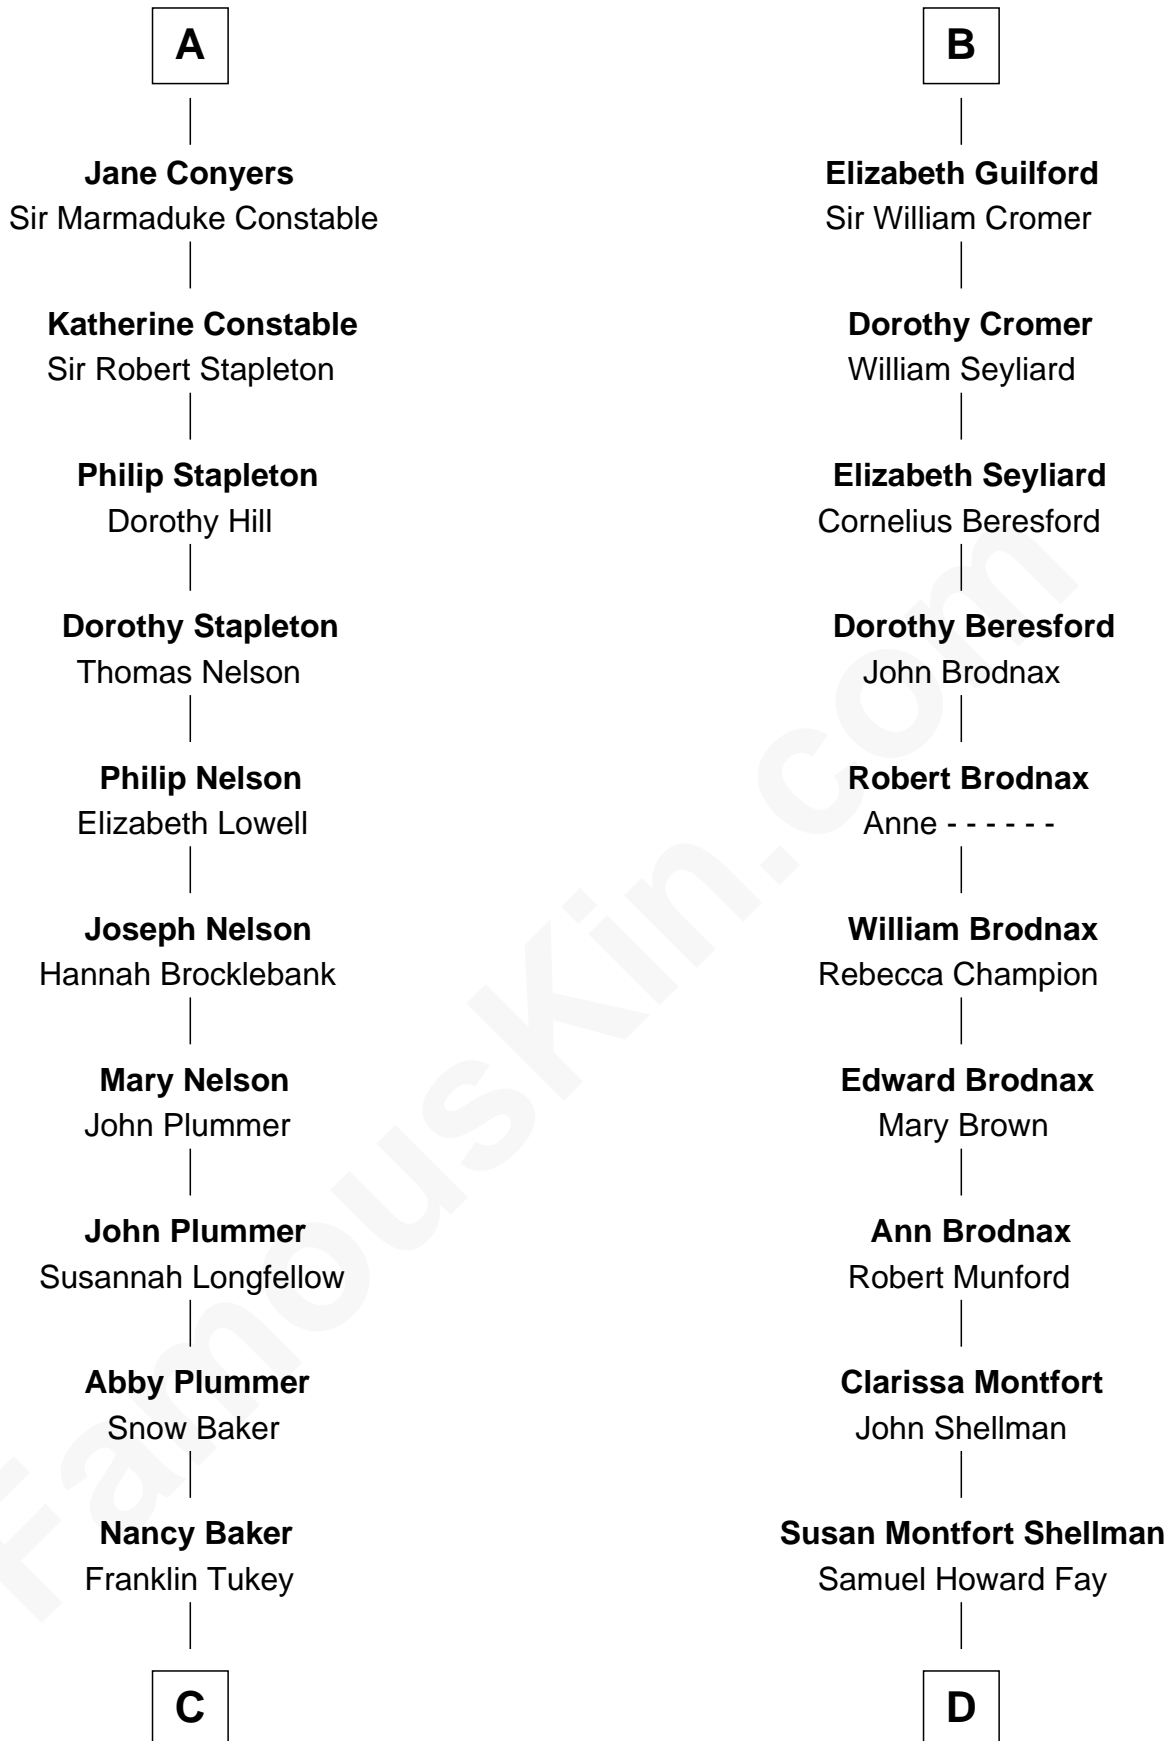

FamousKin.com Relationship Chart of

Anne Heche

TV and Movie Actress

20th cousin 1 time removed of

George H. W. Bush

41st U.S. President

Sir Robert de Holland

Maude la Zouche

C

George A. Tukey

Belle Cubberley

Walter Bradlee Tukey

Marietta Swayzee Coffin

Marietta Susan Tukey

Richard Carleton Prickett

Nancy Abigail Prickett

Prescott Sheldon Bush

Dorothy Wear Walker

George H. W. Bush

41st U.S. President