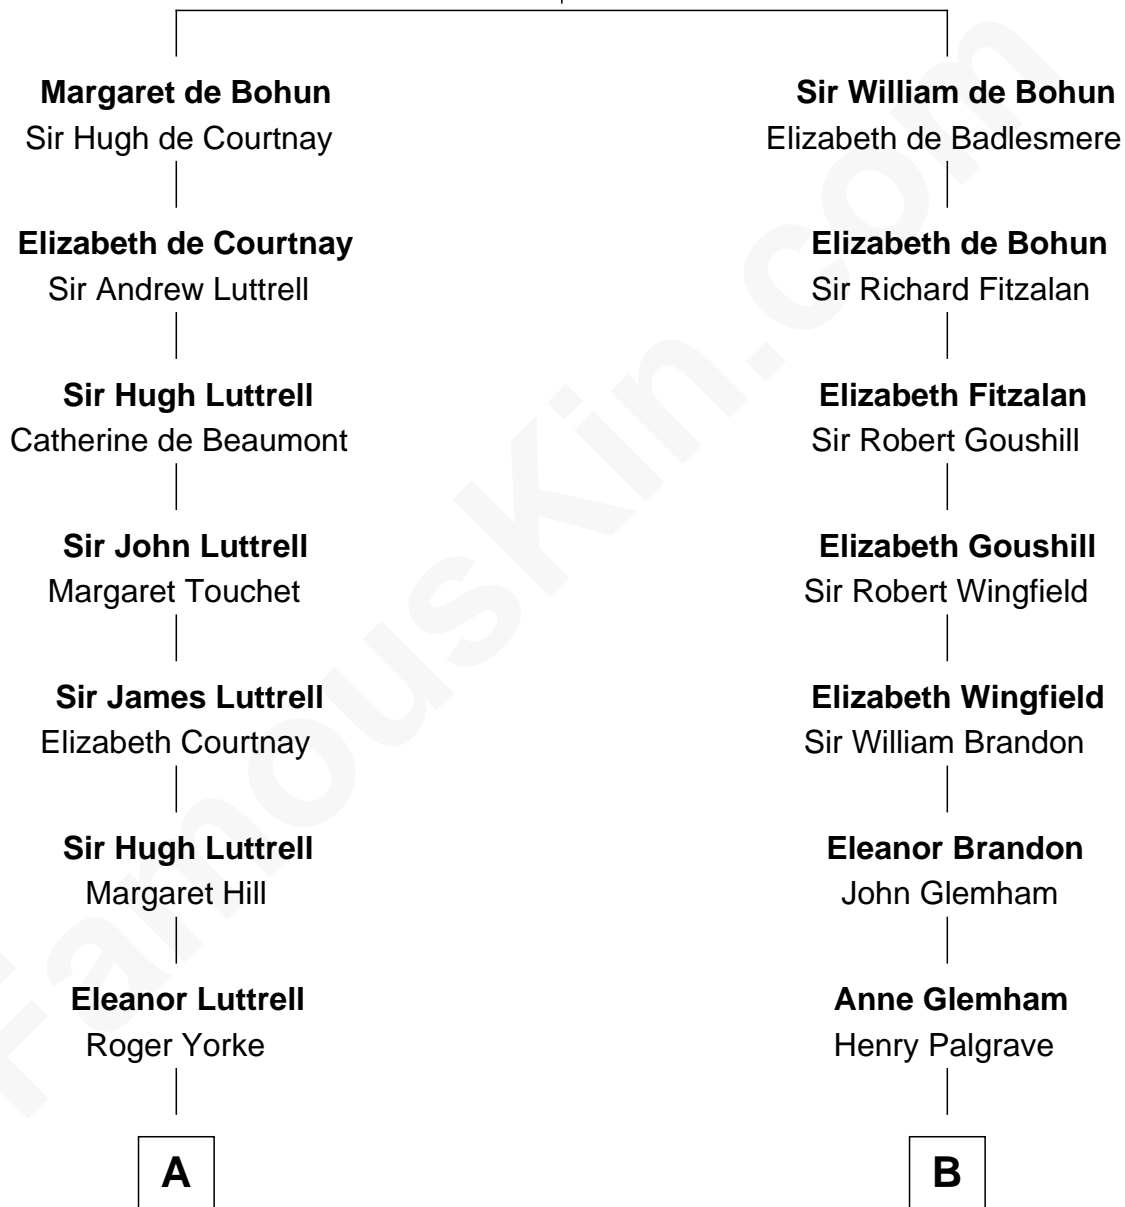

# FamousKin.com Relationship Chart of

**Anne Heche**

*TV and Movie Actress*

21st cousin of

**George H. W. Bush**

*41st U.S. President*

**Humphrey de Bohun**  
Elizabeth Plantagenet

**C**

**George A. Tukey**

Belle Cubberley

**Walter Bradlee Tukey**

Marietta Swayzee Coffin

**Marietta Susan Tukey**

Richard Carleton Prickett

**Nancy Abigail Prickett**

Donald Joe Heche

**Anne Heche**

*TV and Movie Actress*

**D**

**Samuel Howard Fay**

Susan Montfort Shellman

**Harriet Eleanor Fay**

Rev. James Smith Bush

**Samuel Prescott Bush**

Flora Sheldon

**Prescott Sheldon Bush**

Dorothy Wear Walker

**George H. W. Bush**

*41st U.S. President*