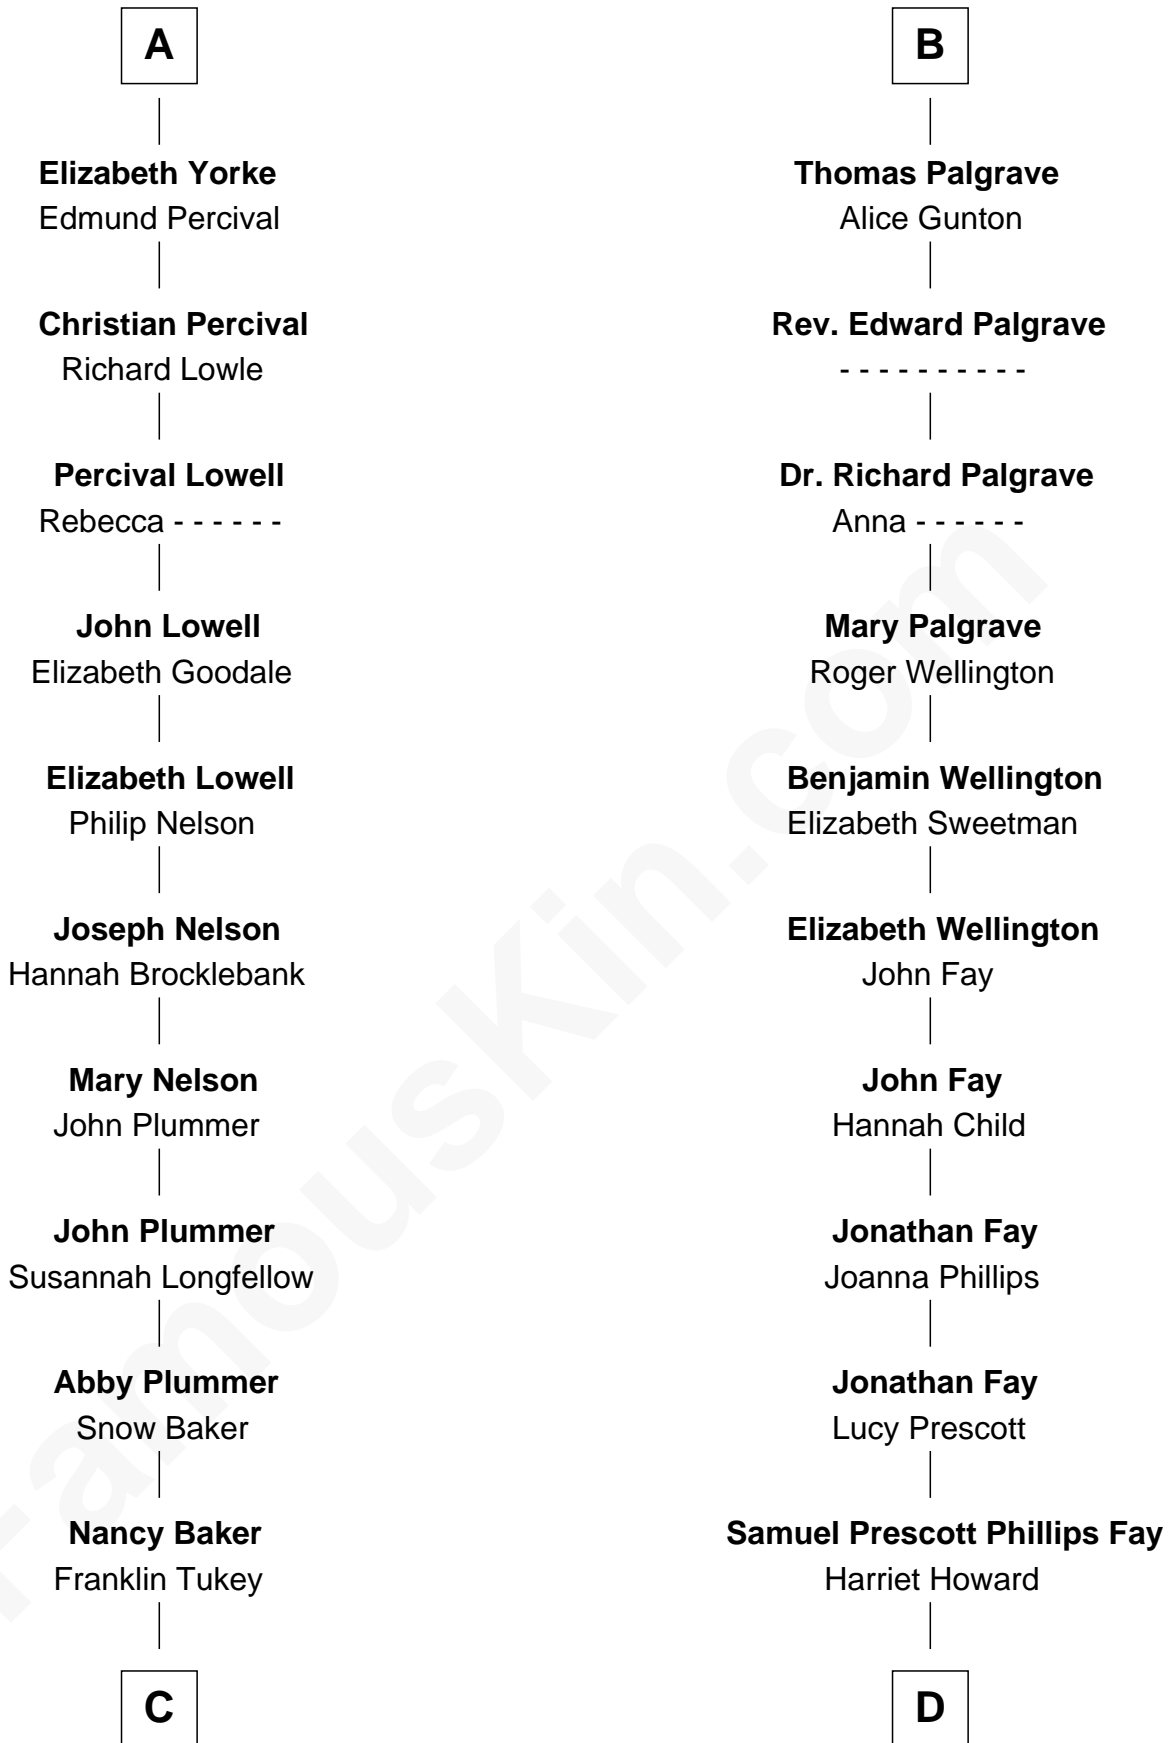

# FamousKin.com Relationship Chart of

**Anne Heche**

*TV and Movie Actress*

21st cousin of

**George H. W. Bush**

*41st U.S. President*

**Humphrey de Bohun**  
Elizabeth Plantagenet

**C**

**George A. Tukey**

Belle Cubberley

**Walter Bradlee Tukey**

Marietta Swayzee Coffin

**Marietta Susan Tukey**

Richard Carleton Prickett

**Nancy Abigail Prickett**

Donald Joe Heche

**Anne Heche**

*TV and Movie Actress*

**D**

**Samuel Howard Fay**

Susan Montfort Shellman

**Harriet Eleanor Fay**

Rev. James Smith Bush

**Samuel Prescott Bush**

Flora Sheldon

**Prescott Sheldon Bush**

Dorothy Wear Walker

**George H. W. Bush**

*41st U.S. President*