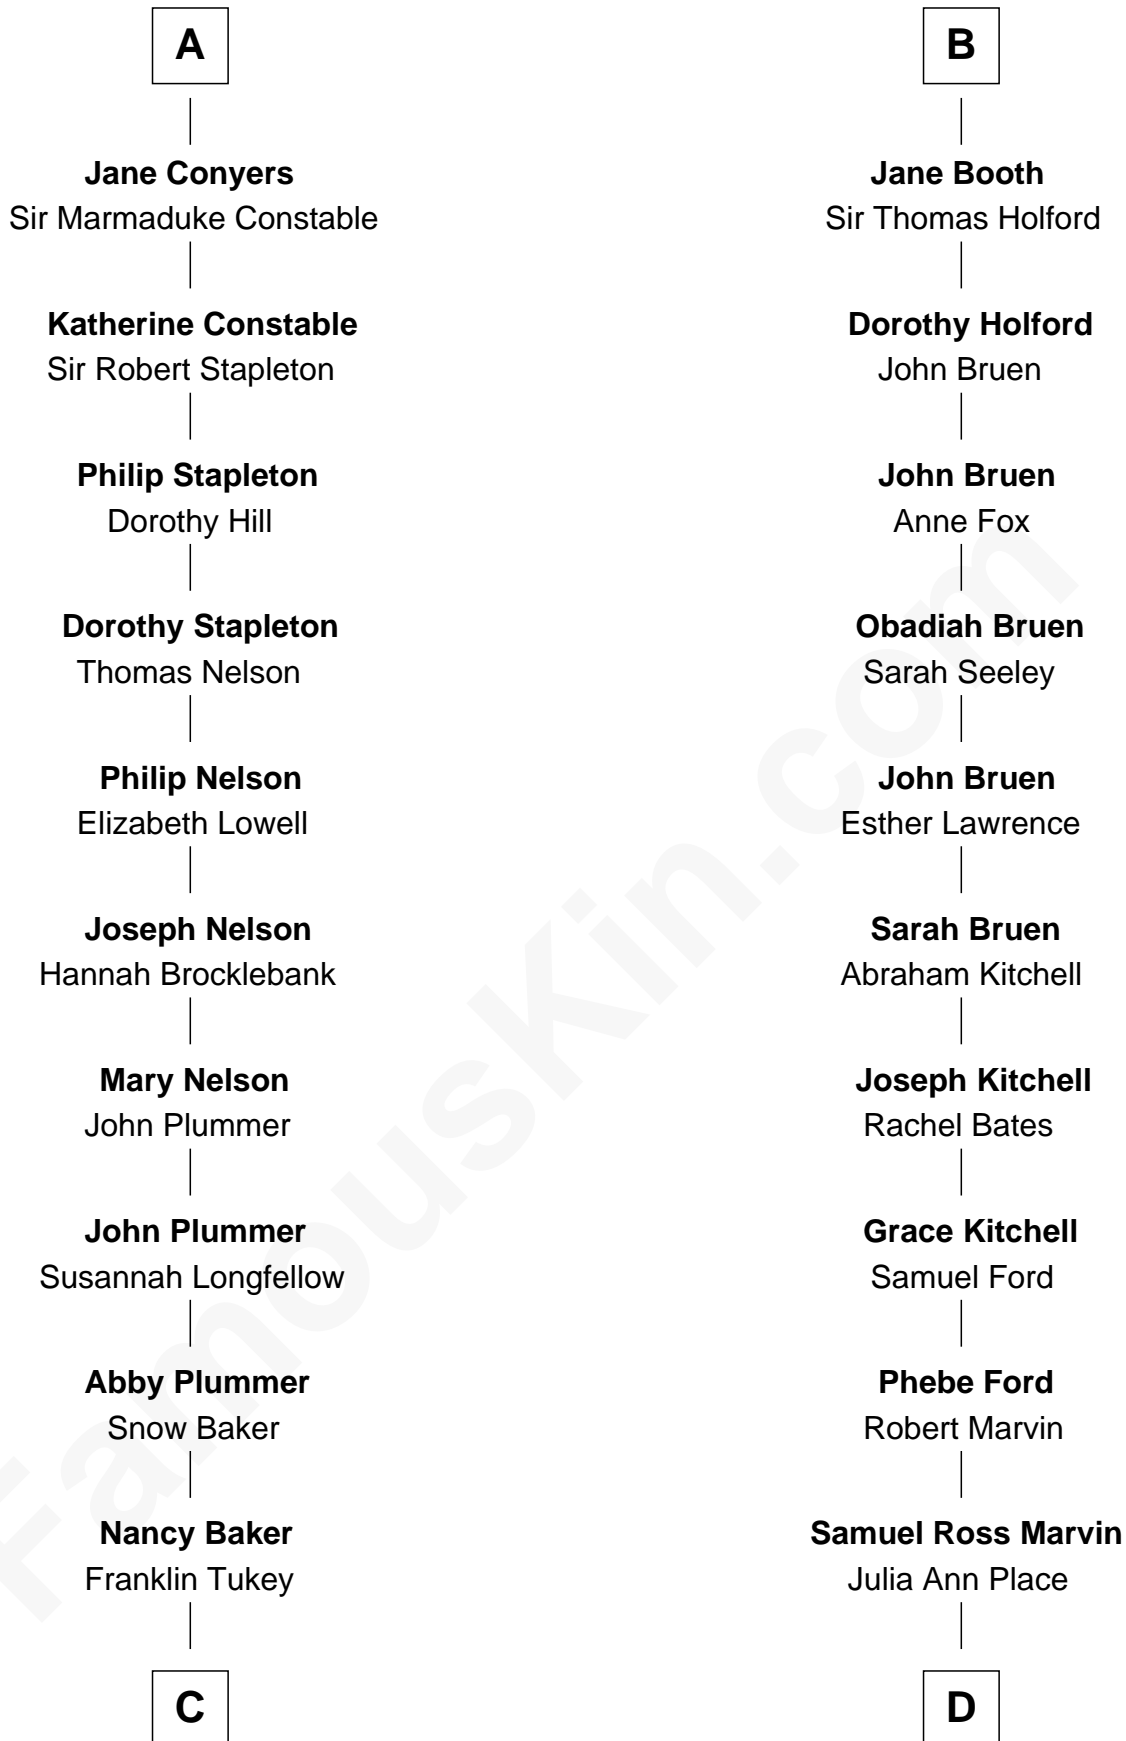

# FamousKin.com Relationship Chart of

**Anne Heche**

*TV and Movie Actress*

20th cousin 1 time removed of

**Barbara (Pierce) Bush**

*First Lady of President George H.W. Bush*

**Sir Robert de Holland**

Maude la Zouche

**C**

**George A. Tukey**  
Belle Cubberley

**Walter Bradlee Tukey**  
Marietta Swayzee Coffin

**Marietta Susan Tukey**  
Richard Carleton Prickett

**Nancy Abigail Prickett**  
Donald Joe Heche

**Anne Heche**  
*TV and Movie Actress*

**D**

**Jerome Place Marvin**  
Martha Ann Stokes

**Mabel Marvin**  
Scott Pierce

**Marvin Pierce**  
Pauline Robinson

**Barbara (Pierce) Bush**  
*First Lady of George H.W. Bush*