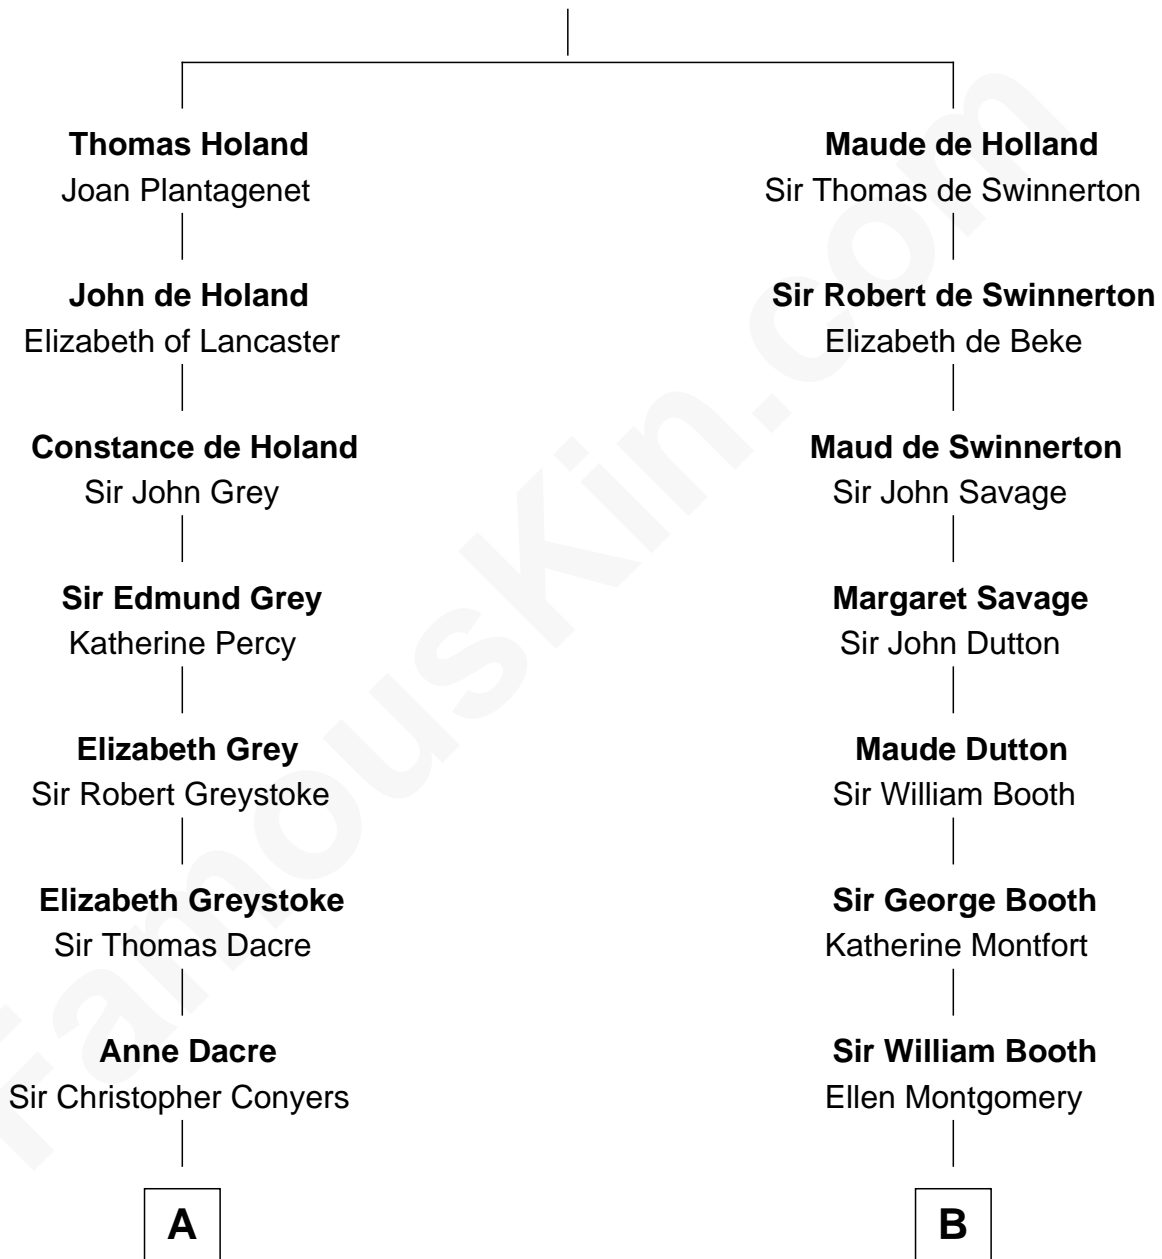

# FamousKin.com Relationship Chart of

**Anne Heche**

*TV and Movie Actress*

20th cousin 1 time removed of

**Barbara (Pierce) Bush**

*First Lady of President George H.W. Bush*

**Sir Robert de Holland**

Maude la Zouche

**C**

**George A. Tukey**  
Belle Cubberley

**Walter Bradlee Tukey**  
Marietta Swayzee Coffin

**Marietta Susan Tukey**  
Richard Carleton Prickett

**Nancy Abigail Prickett**  
Donald Joe Heche

**Anne Heche**  
*TV and Movie Actress*

**D**

**Jerome Place Marvin**  
Martha Ann Stokes

**Mabel Marvin**  
Scott Pierce

**Marvin Pierce**  
Pauline Robinson

**Barbara (Pierce) Bush**  
*First Lady of George H.W. Bush*