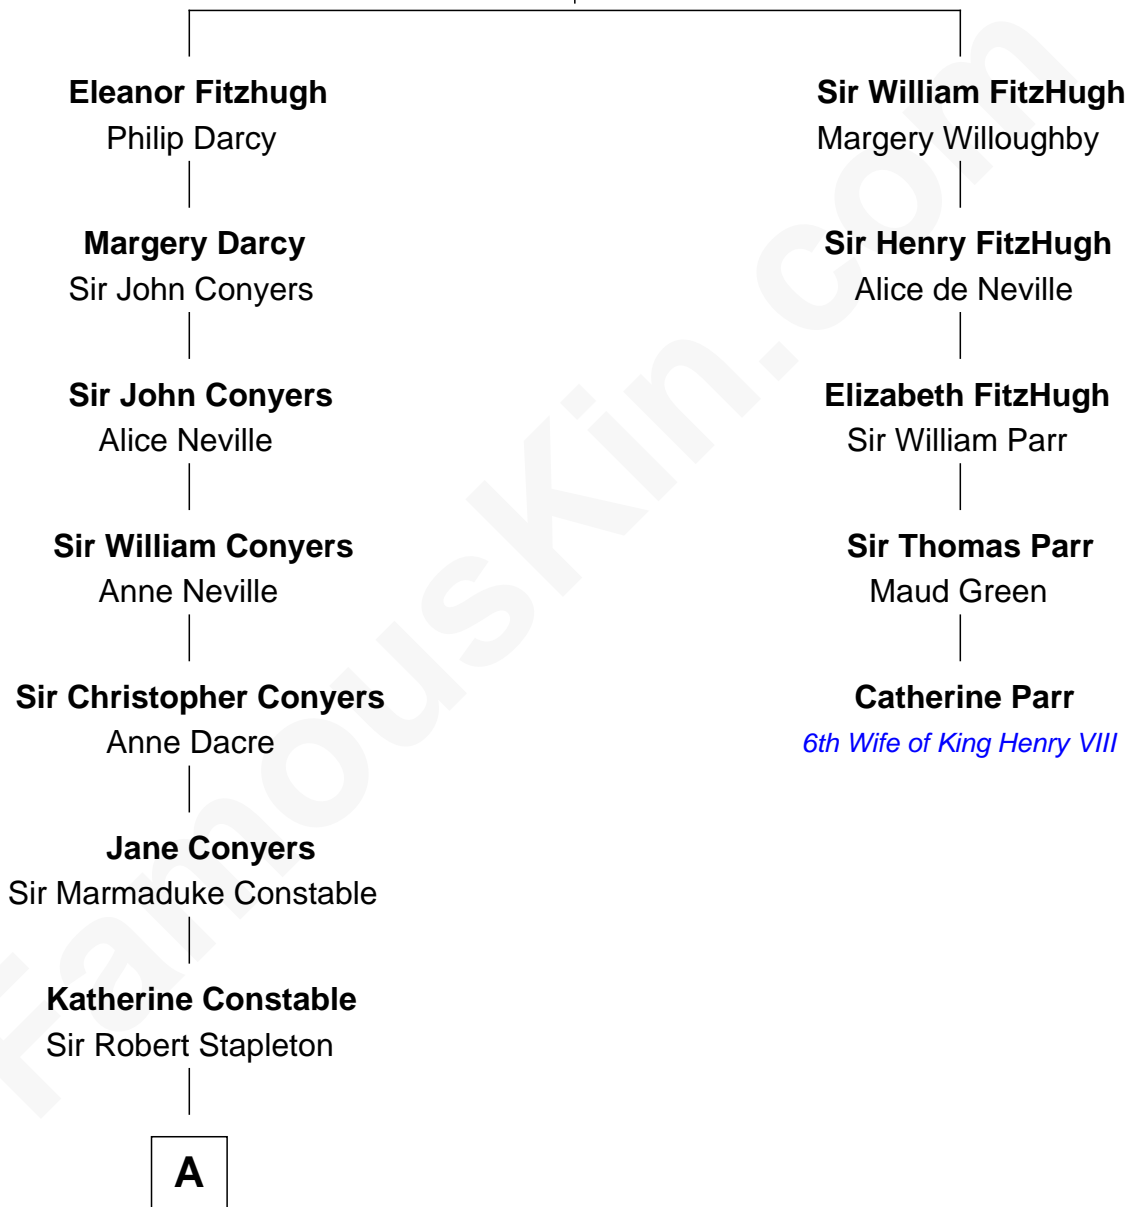

FamousKin.com Relationship Chart of

Anne Heche

TV and Movie Actress

4th cousin 15 times removed of

Catherine Parr

6th Wife of King Henry VIII

Henry FitzHugh
Elizabeth Grey

B

—
Marietta Susan Tukey
Richard Carleton Prickett

—
Nancy Abigail Prickett
Donald Joe Heche

—
Anne Heche
TV and Movie Actress

FamousKin.com