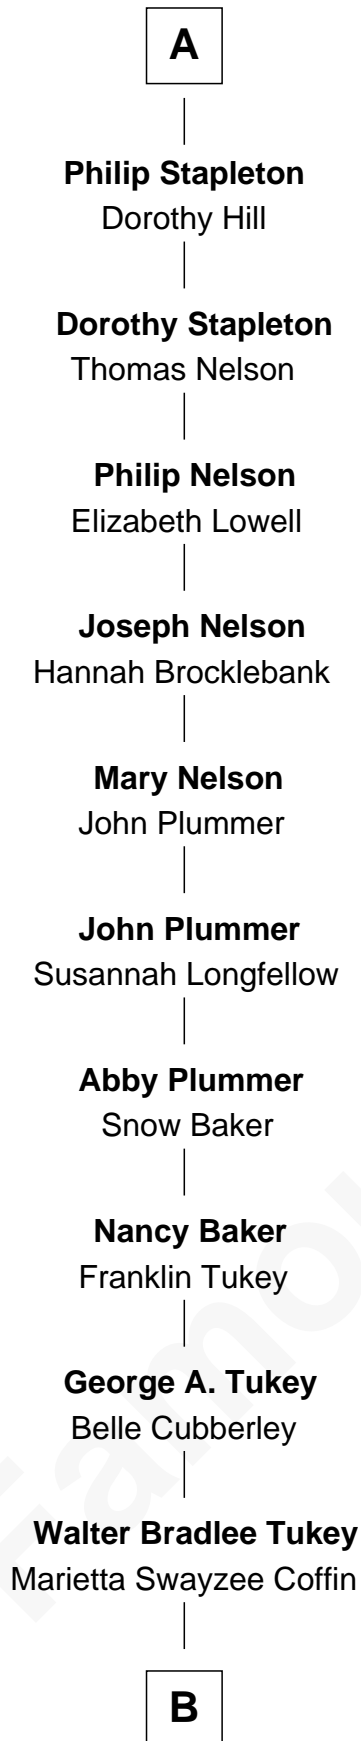

FamousKin.com Relationship Chart of

Anne Heche

TV and Movie Actress

4th cousin 15 times removed of

Catherine Parr

6th Wife of King Henry VIII

Henry FitzHugh
Elizabeth Grey

B

—
Marietta Susan Tukey
Richard Carleton Prickett

—
Nancy Abigail Prickett
Donald Joe Heche

—
Anne Heche
TV and Movie Actress

FamousKin.com