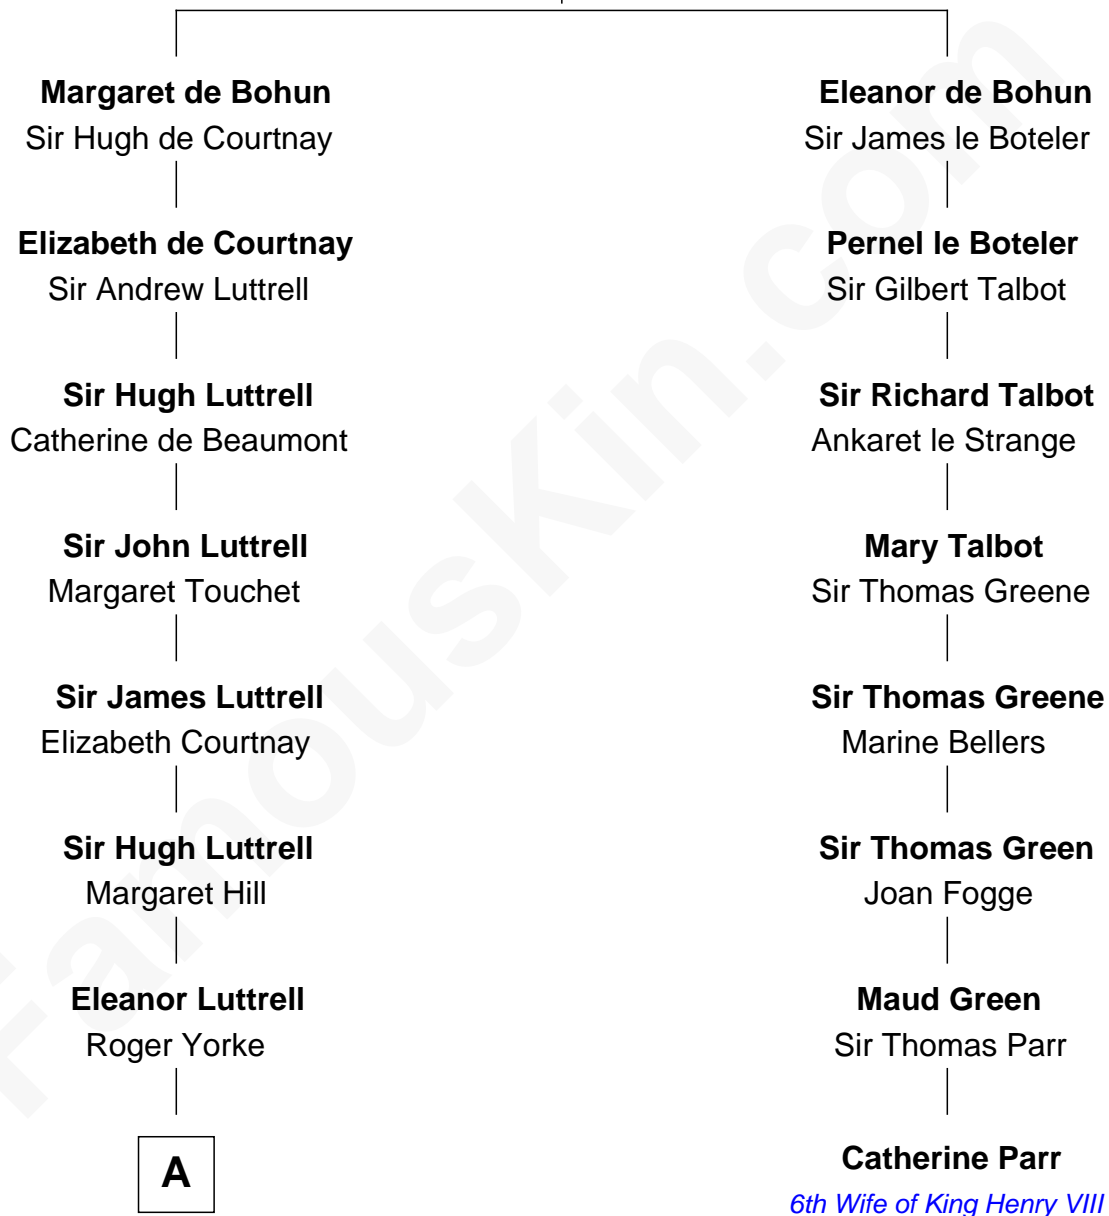

# FamousKin.com Relationship Chart of

**Anne Heche**

*TV and Movie Actress*

7th cousin 14 times removed of

**Catherine Parr**

*6th Wife of King Henry VIII*

**Humphrey de Bohun**  
Elizabeth Plantagenet

**B**

George A. Tukey

Belle Cubberley

Walter Bradlee Tukey

Marietta Swayzee Coffin

Marietta Susan Tukey

Richard Carleton Prickett

Nancy Abigail Prickett

Donald Joe Heche