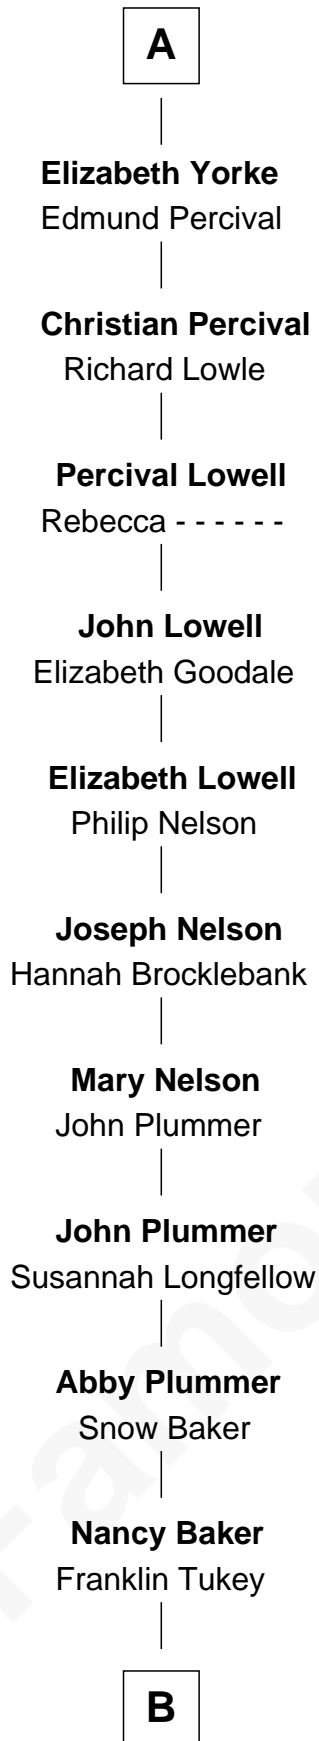

# FamousKin.com Relationship Chart of

**Anne Heche**

*TV and Movie Actress*

7th cousin 14 times removed of

**Catherine Parr**

*6th Wife of King Henry VIII*

**Humphrey de Bohun**  
Elizabeth Plantagenet

**B**

George A. Tukey

Belle Cubberley

Walter Bradlee Tukey

Marietta Swayzee Coffin

Marietta Susan Tukey

Richard Carleton Prickett

Nancy Abigail Prickett

Donald Joe Heche