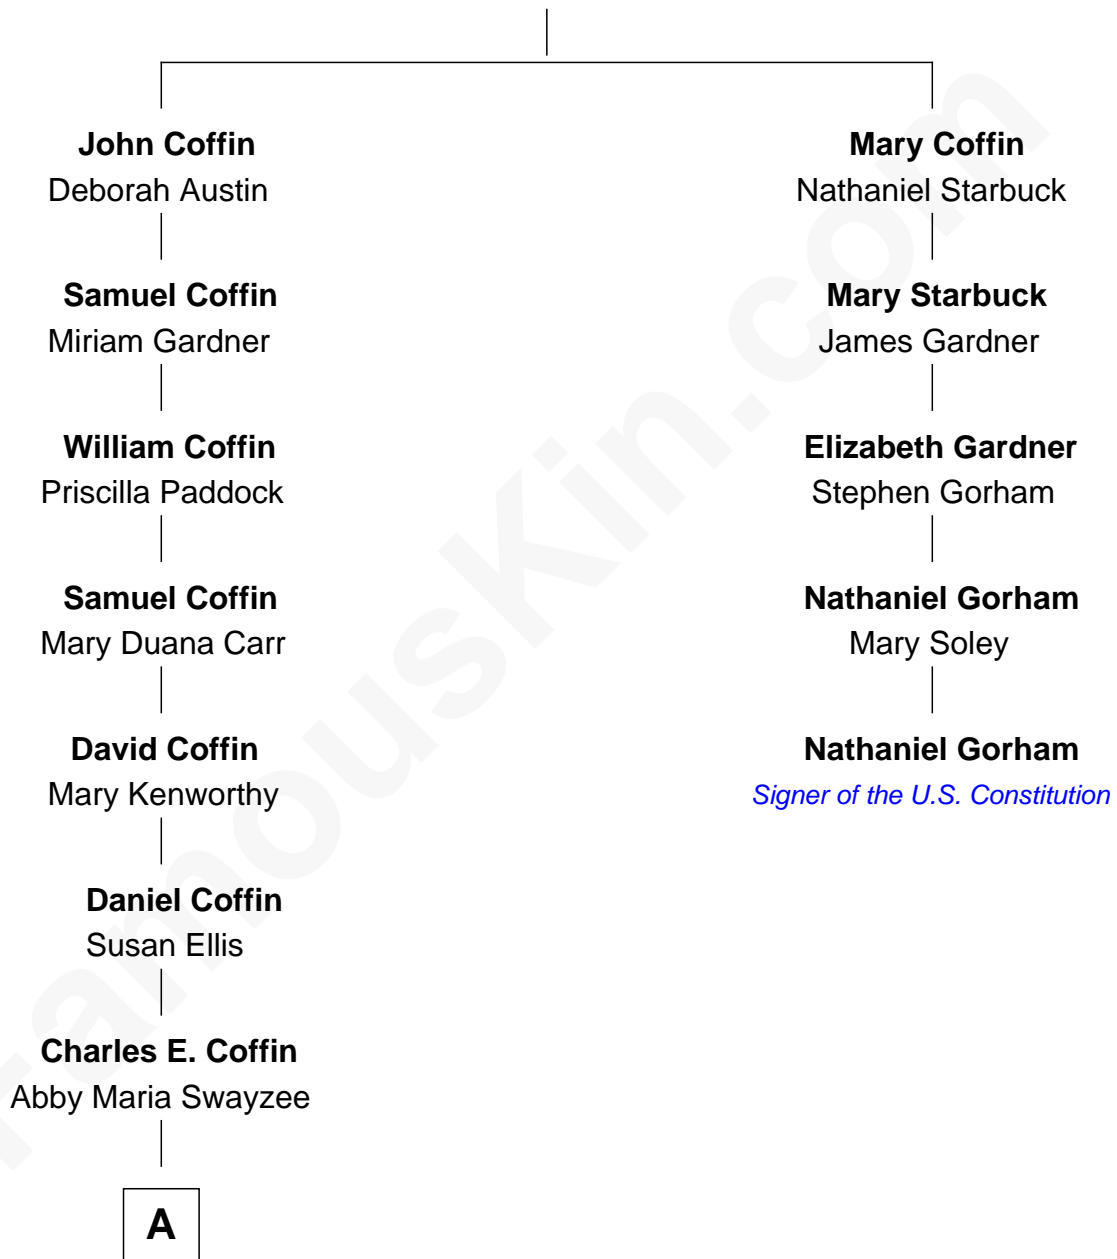

FamousKin.com Relationship Chart of

Anne Heche

TV and Movie Actress

4th cousin 6 times removed of

Nathaniel Gorham

Signer of the U.S. Constitution

Tristram Coffin

Dionis Stevens

A

—
Marietta Swayzee Coffin

Walter Bradlee Tukey

—
Marietta Susan Tukey

Richard Carleton Prickett

—
Nancy Abigail Prickett

Donald Joe Heche

—
Anne Heche