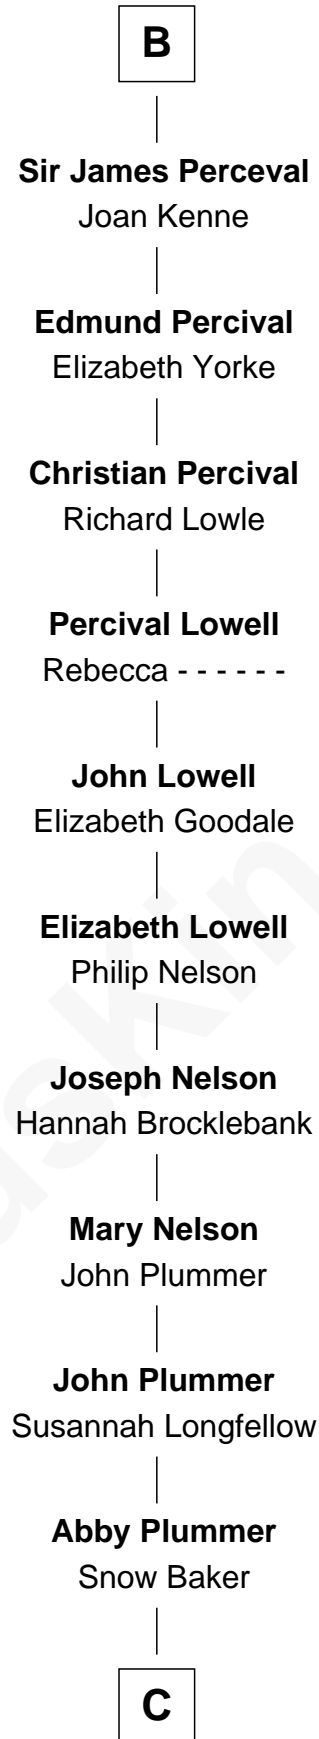

FamousKin.com Relationship Chart of

Anne Heche

TV and Movie Actress

31st Great-granddaughter of

King Robert I

King of France

C

Nancy Baker
Franklin Tukey

George A. Tukey
Belle Cubberley

Walter Bradlee Tukey
Marietta Swayzee Coffin

Marietta Susan Tukey
Richard Carleton Prickett

Nancy Abigail Prickett
Donald Joe Heche

Anne Heche
TV and Movie Actress