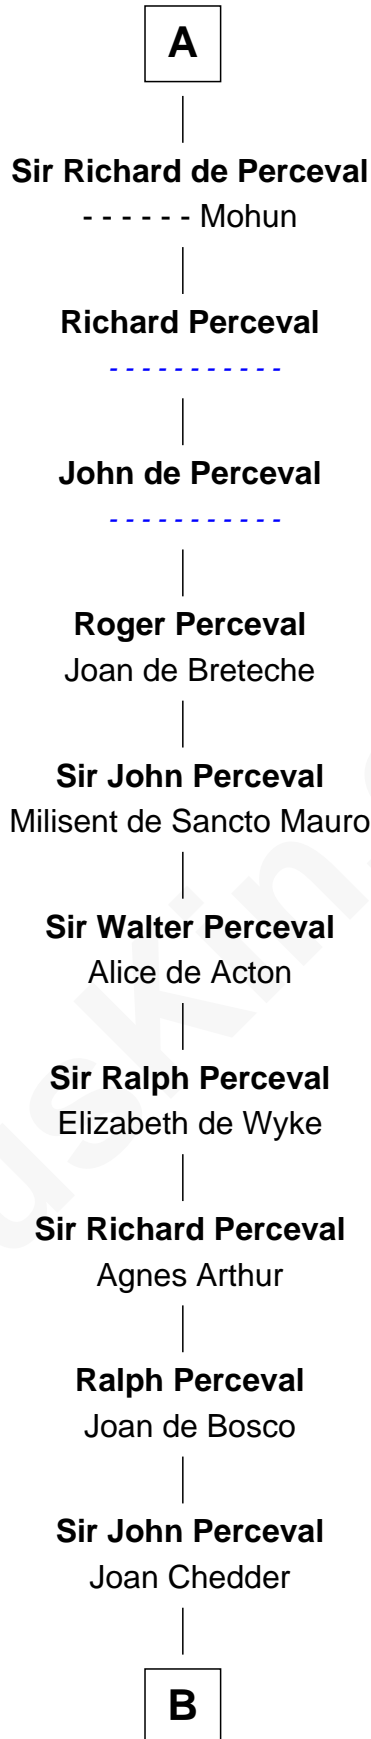

FamousKin.com Relationship Chart of

Anne Heche

TV and Movie Actress

31st Great-granddaughter of

King Robert I

King of France

C

Nancy Baker
Franklin Tukey

George A. Tukey
Belle Cubberley

Walter Bradlee Tukey
Marietta Swayzee Coffin

Marietta Susan Tukey
Richard Carleton Prickett

Nancy Abigail Prickett
Donald Joe Heche

Anne Heche
TV and Movie Actress