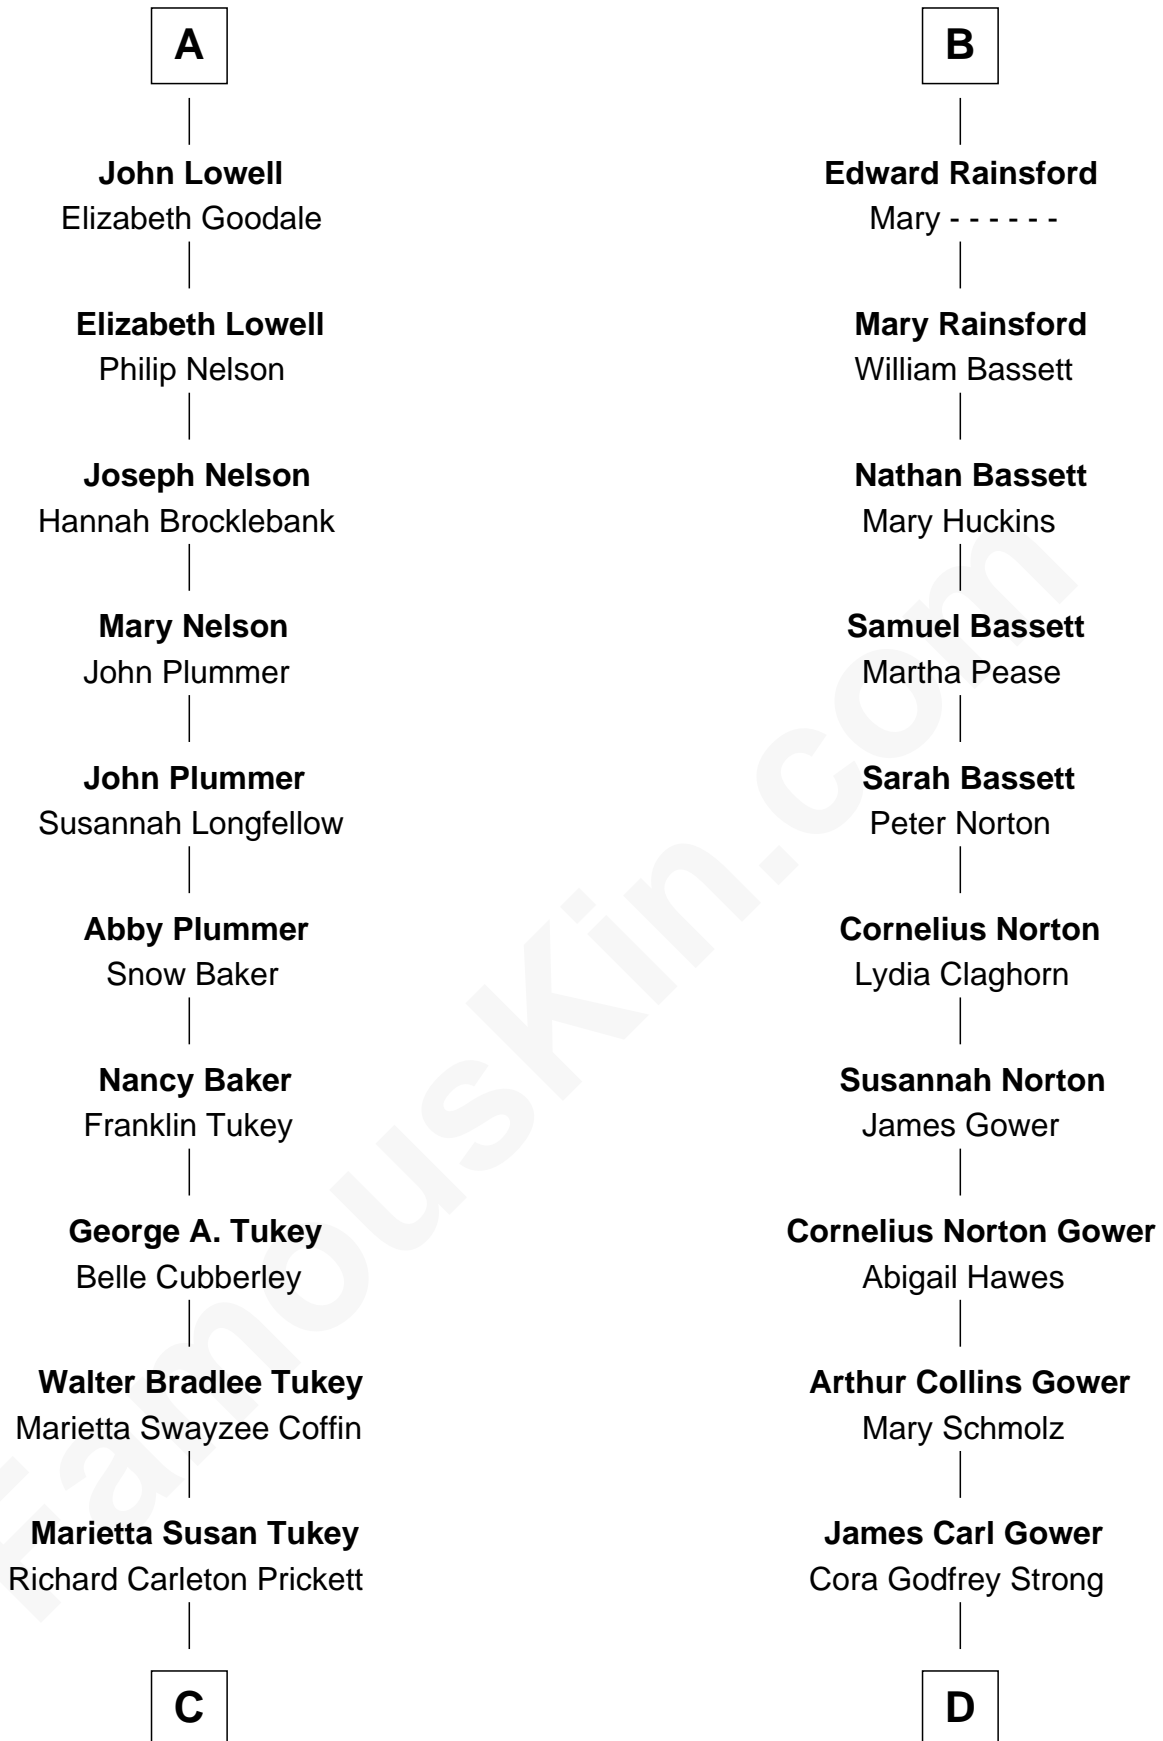

FamousKin.com Relationship Chart of

Anne Heche

TV and Movie Actress

18th cousin 1 time removed of

Sarah Palin

9th Governor of Alaska

Sir Walter Hungerford

Katherine Peverell

Margaret Botreaux

Eleanor Hungerford

Sir John White

Robert White

Margaret Gainsford

Margaret White

John Kirton

Stephen Kirton

Margaret Offley

Thomas Kirton

Mary Sadler

Mary Kirton

Robert Rainsford

B

C

Nancy Abigail Prickett

Donald Joe Heche

Anne Heche

TV and Movie Actress

D

Helen Louise Gower

Clement James Sheeran

Sarah Sheeran

Charles Richard Heath