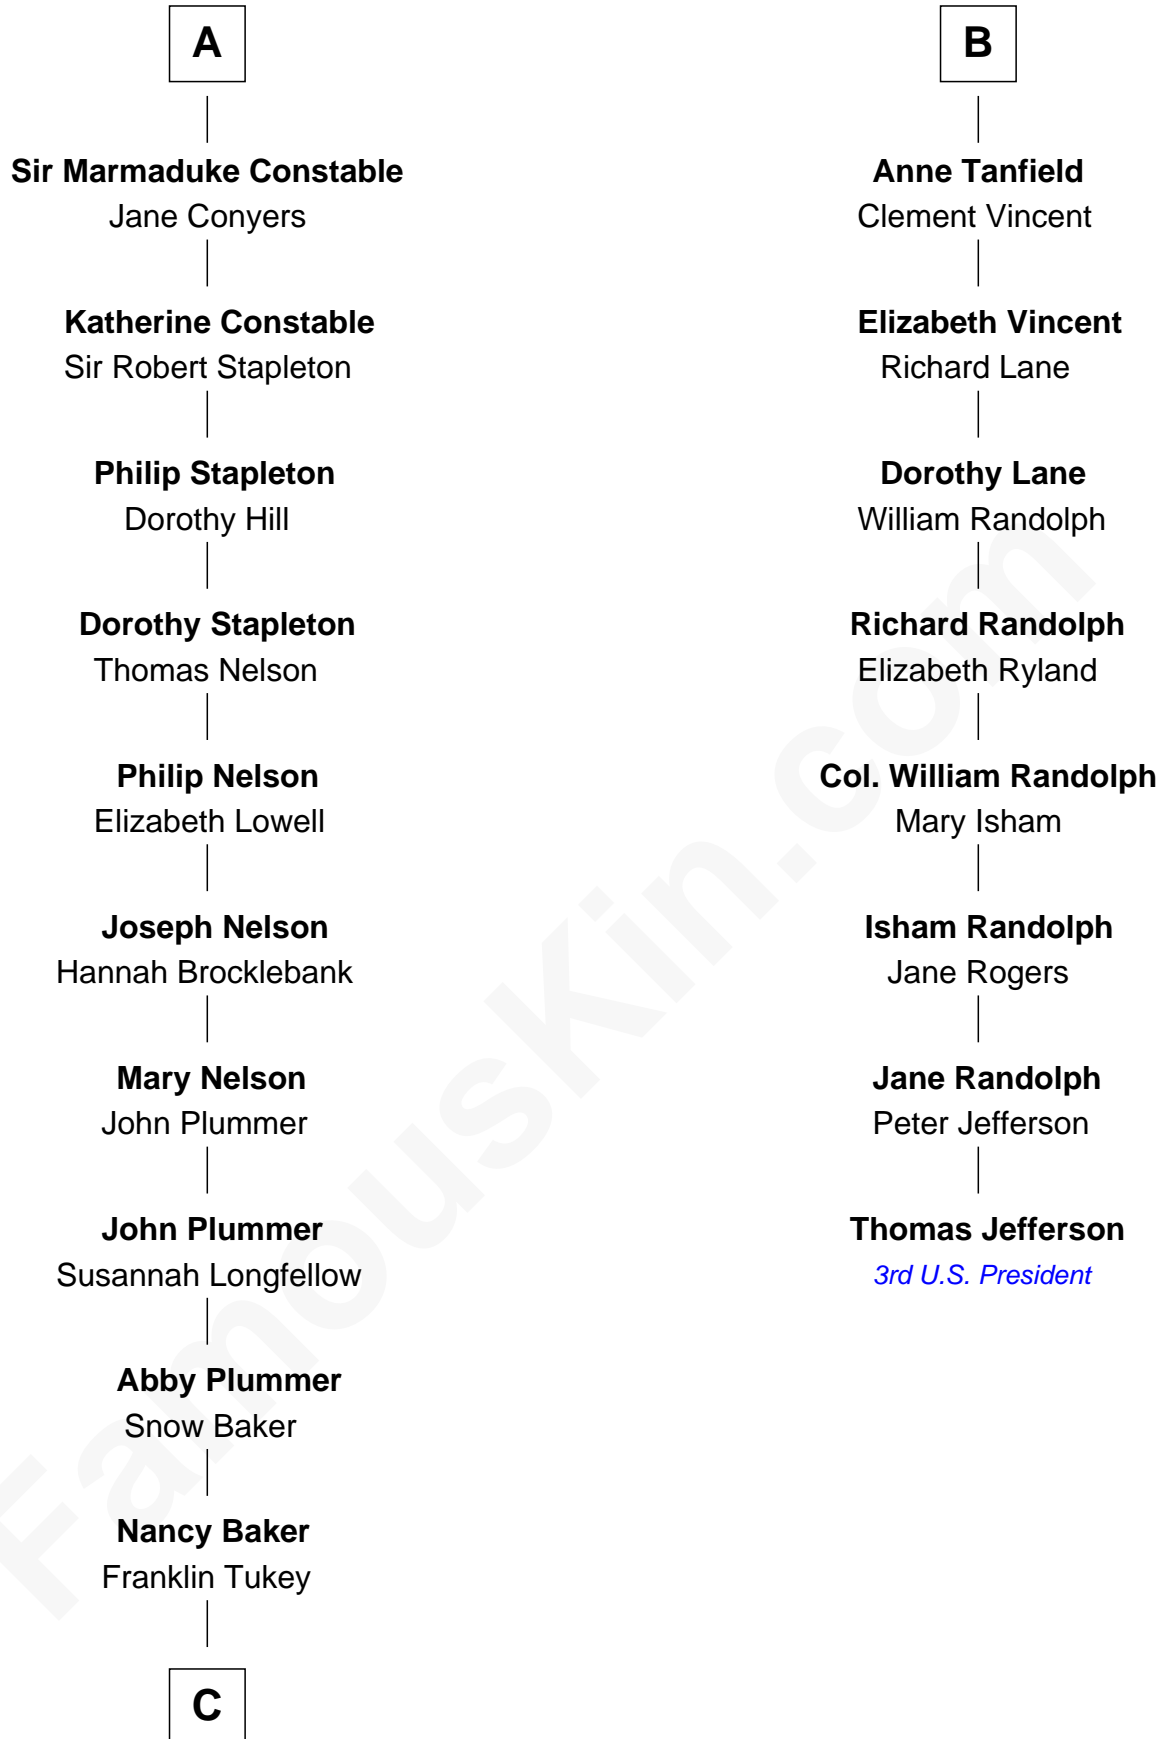

FamousKin.com Relationship Chart of

Anne Heche

TV and Movie Actress

14th cousin 7 times removed of

Thomas Jefferson

3rd U.S. President and Signer of the Declaration of Independence

C

George A. Tukey

Belle Cubberley

Walter Bradlee Tukey

Marietta Swayzee Coffin

Marietta Susan Tukey

Richard Carleton Prickett

Nancy Abigail Prickett

Donald Joe Heche

Anne Heche