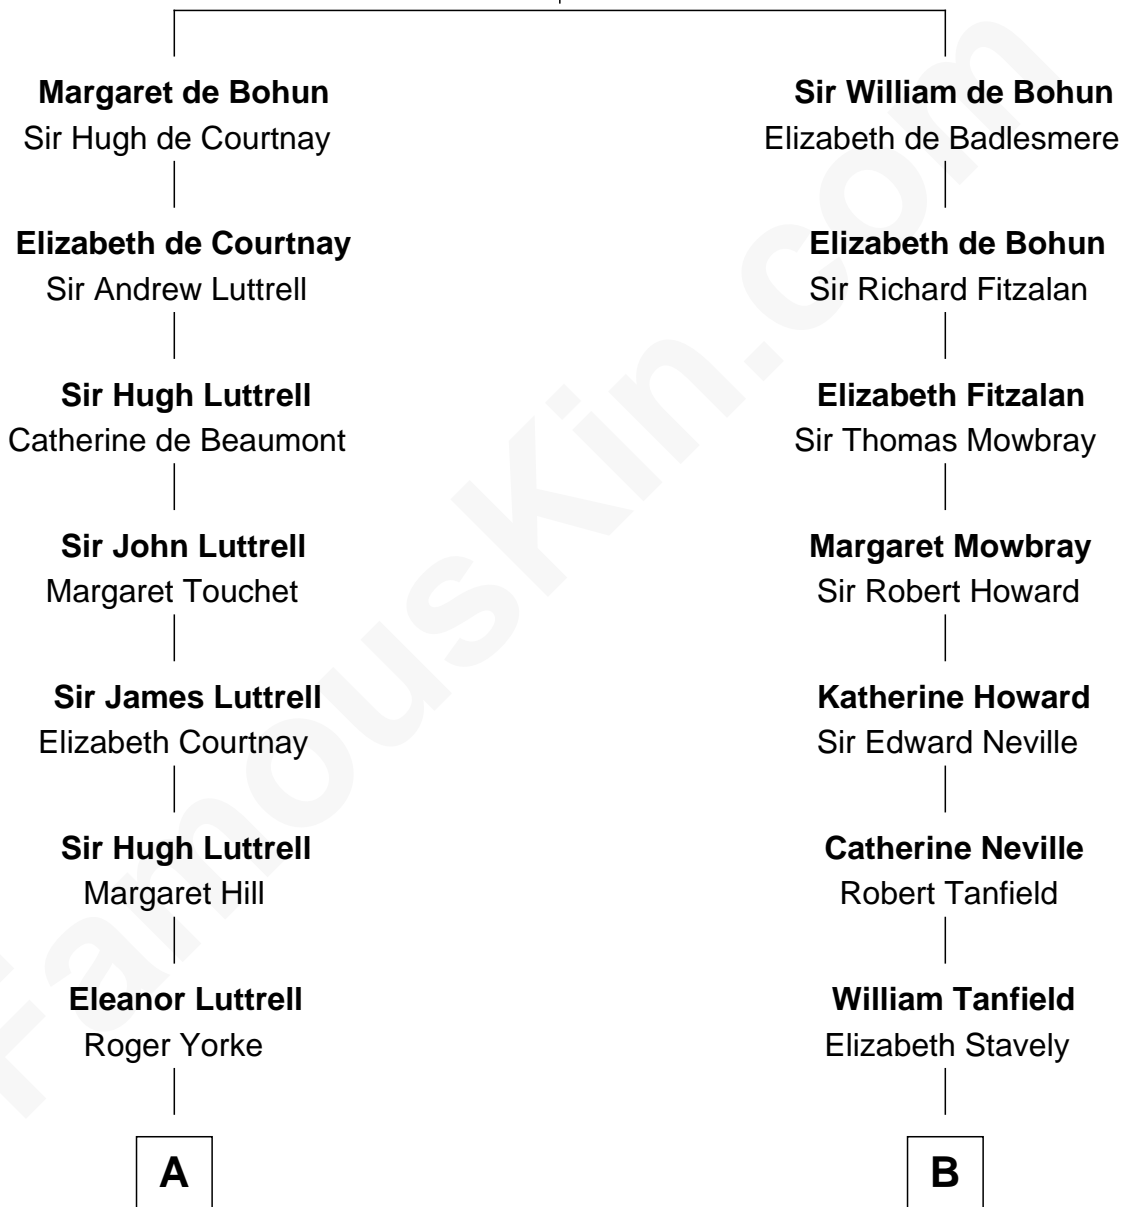

# FamousKin.com Relationship Chart of

**Anne Heche**

*TV and Movie Actress*

15th cousin 6 times removed of

**Thomas Jefferson**

*3rd U.S. President and Signer of the Declaration of Independence*

**Humphrey de Bohun**  
Elizabeth Plantagenet

**C**

George A. Tukey

Belle Cubberley

Walter Bradlee Tukey

Marietta Swayzee Coffin

Marietta Susan Tukey

Richard Carleton Prickett

Nancy Abigail Prickett