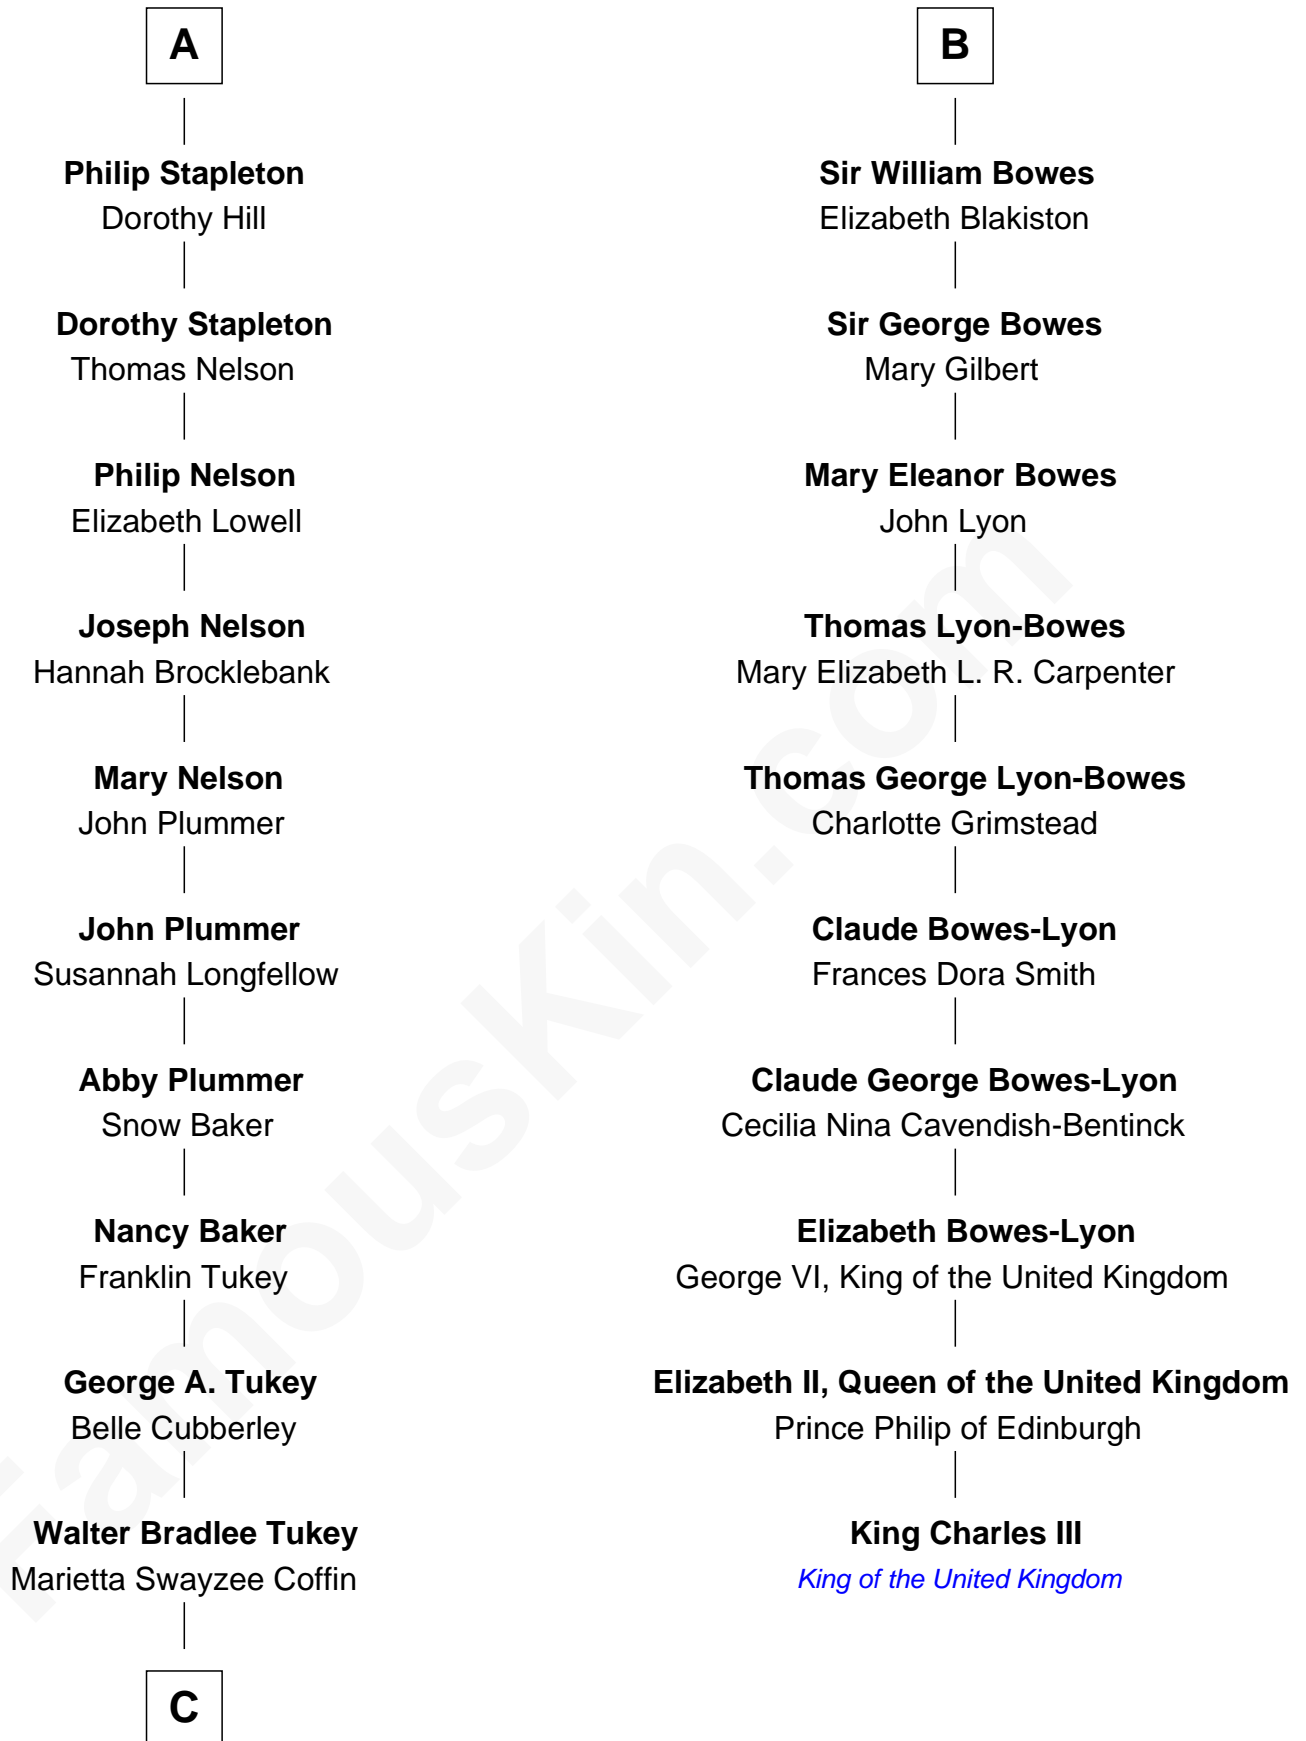

FamousKin.com Relationship Chart of

Anne Heche

TV and Movie Actress

16th cousin 3 times removed of

King Charles III

King of the United Kingdom

Henry FitzHugh

Elizabeth Grey

C

—
Marietta Susan Tukey
Richard Carleton Prickett

—
Nancy Abigail Prickett
Donald Joe Heche

—
Anne Heche
TV and Movie Actress

FamousKin.com