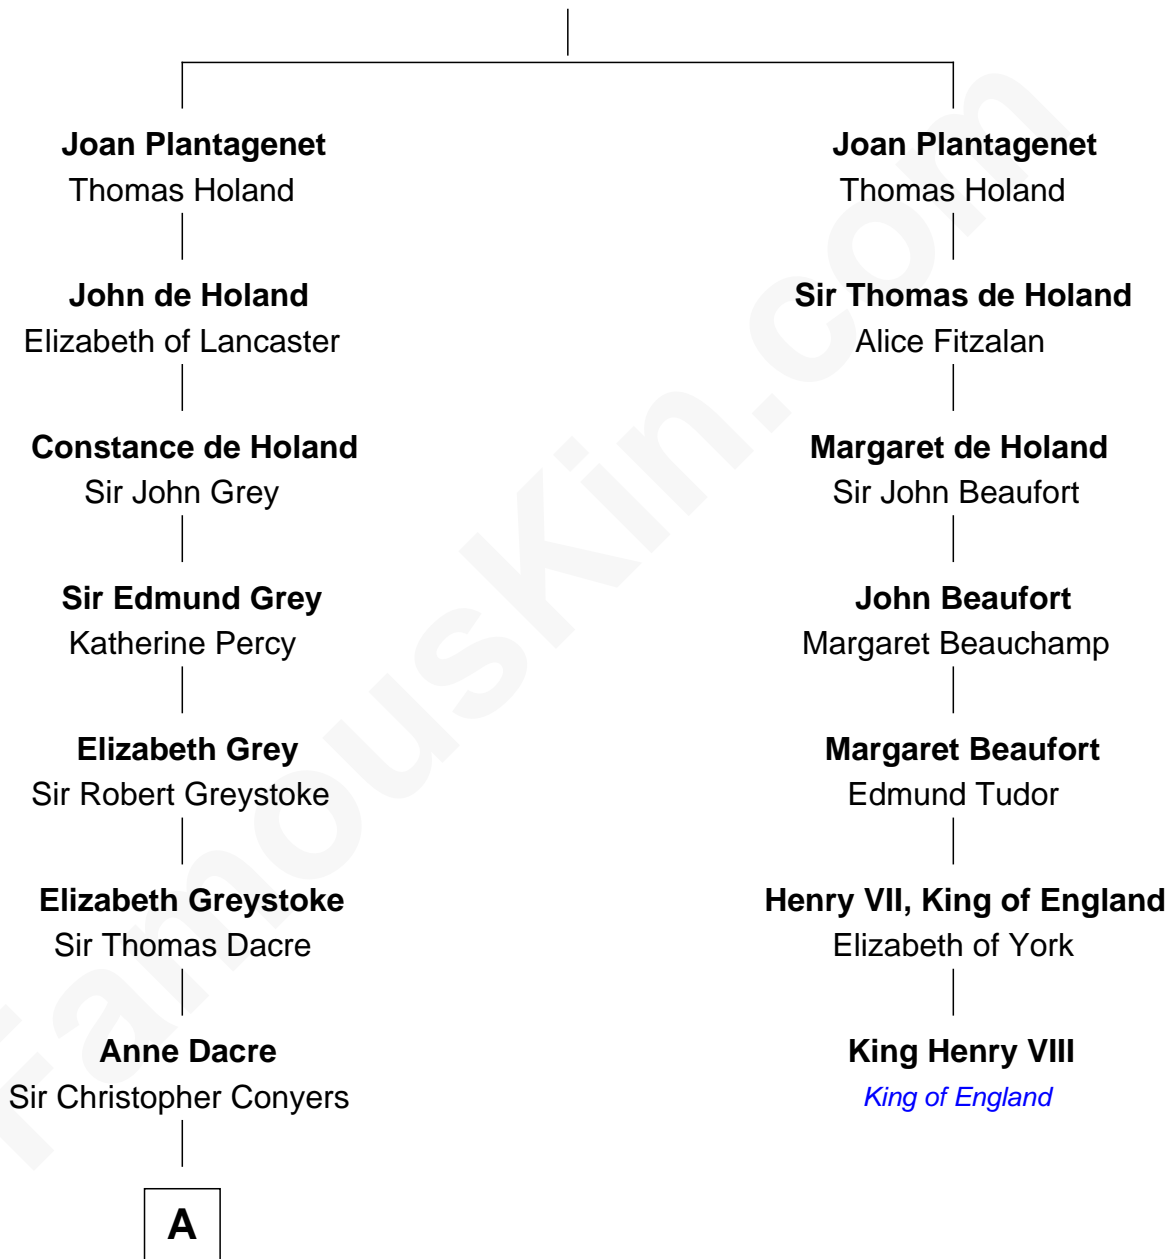

FamousKin.com Relationship Chart of

Anne Heche

TV and Movie Actress

6th cousin 15 times removed of

King Henry VIII

King of England

Edmund of Woodstock

Margaret Wake

B

George A. Tukey

Belle Cubberley

Walter Bradlee Tukey

Marietta Swayzee Coffin

Marietta Susan Tukey

Richard Carleton Prickett

Nancy Abigail Prickett