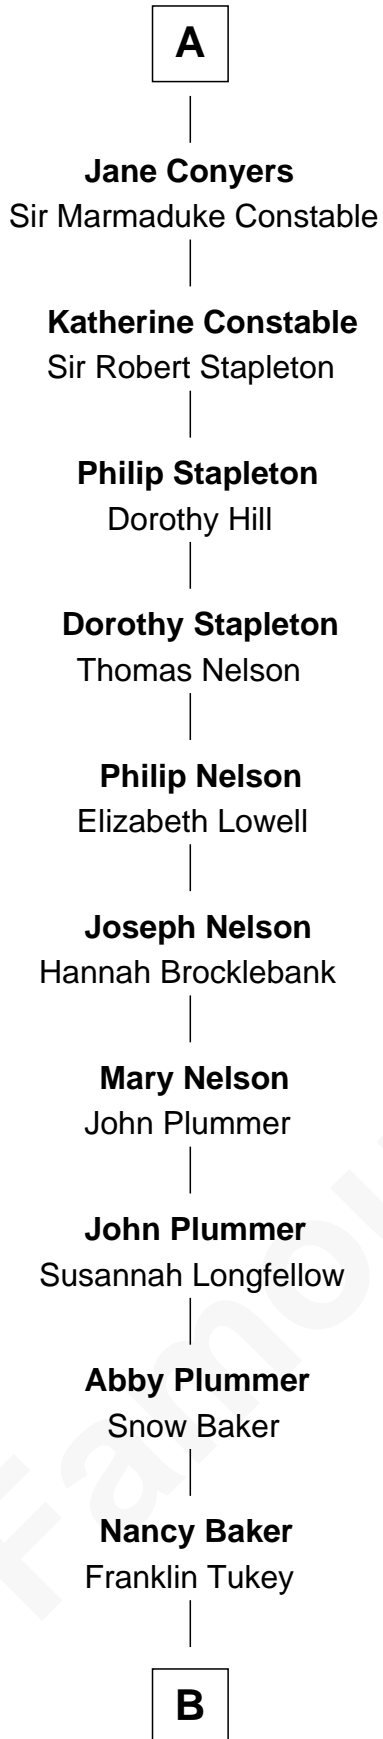

FamousKin.com Relationship Chart of

Anne Heche

TV and Movie Actress

6th cousin 15 times removed of

King Henry VIII

King of England

Edmund of Woodstock

Margaret Wake

B

George A. Tukey

Belle Cubberley

Walter Bradlee Tukey

Marietta Swayzee Coffin

Marietta Susan Tukey

Richard Carleton Prickett

Nancy Abigail Prickett