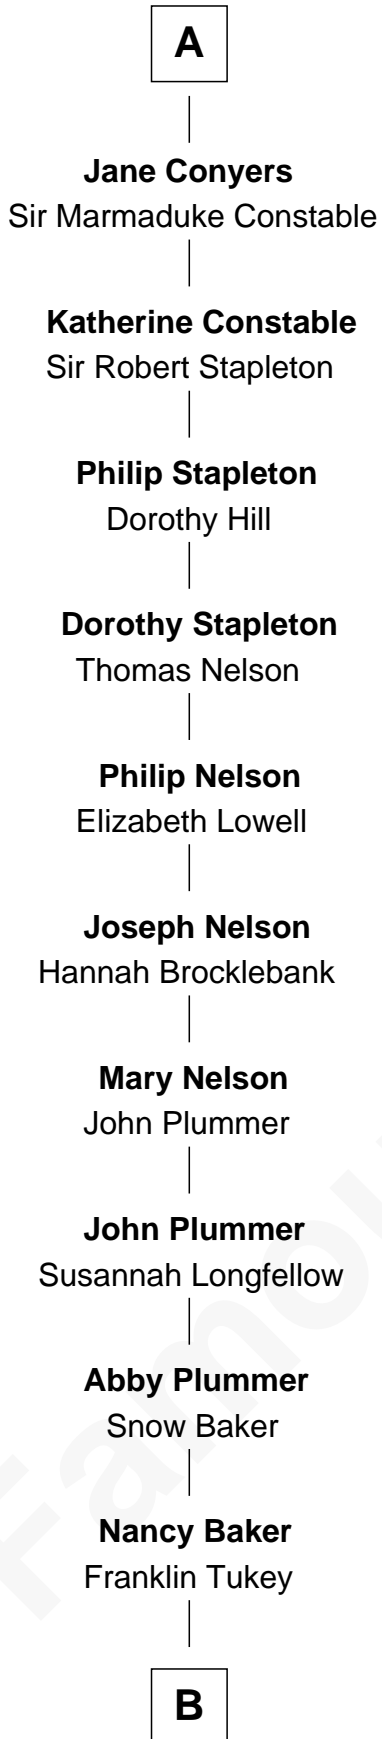

FamousKin.com Relationship Chart of

Anne Heche

TV and Movie Actress

6th cousin 15 times removed of

King Henry VIII

King of England

Sir Robert de Holland

Maude la Zouche

B

George A. Tukey

Belle Cubberley

Walter Bradlee Tukey

Marietta Swayzee Coffin

Marietta Susan Tukey

Richard Carleton Prickett

Nancy Abigail Prickett