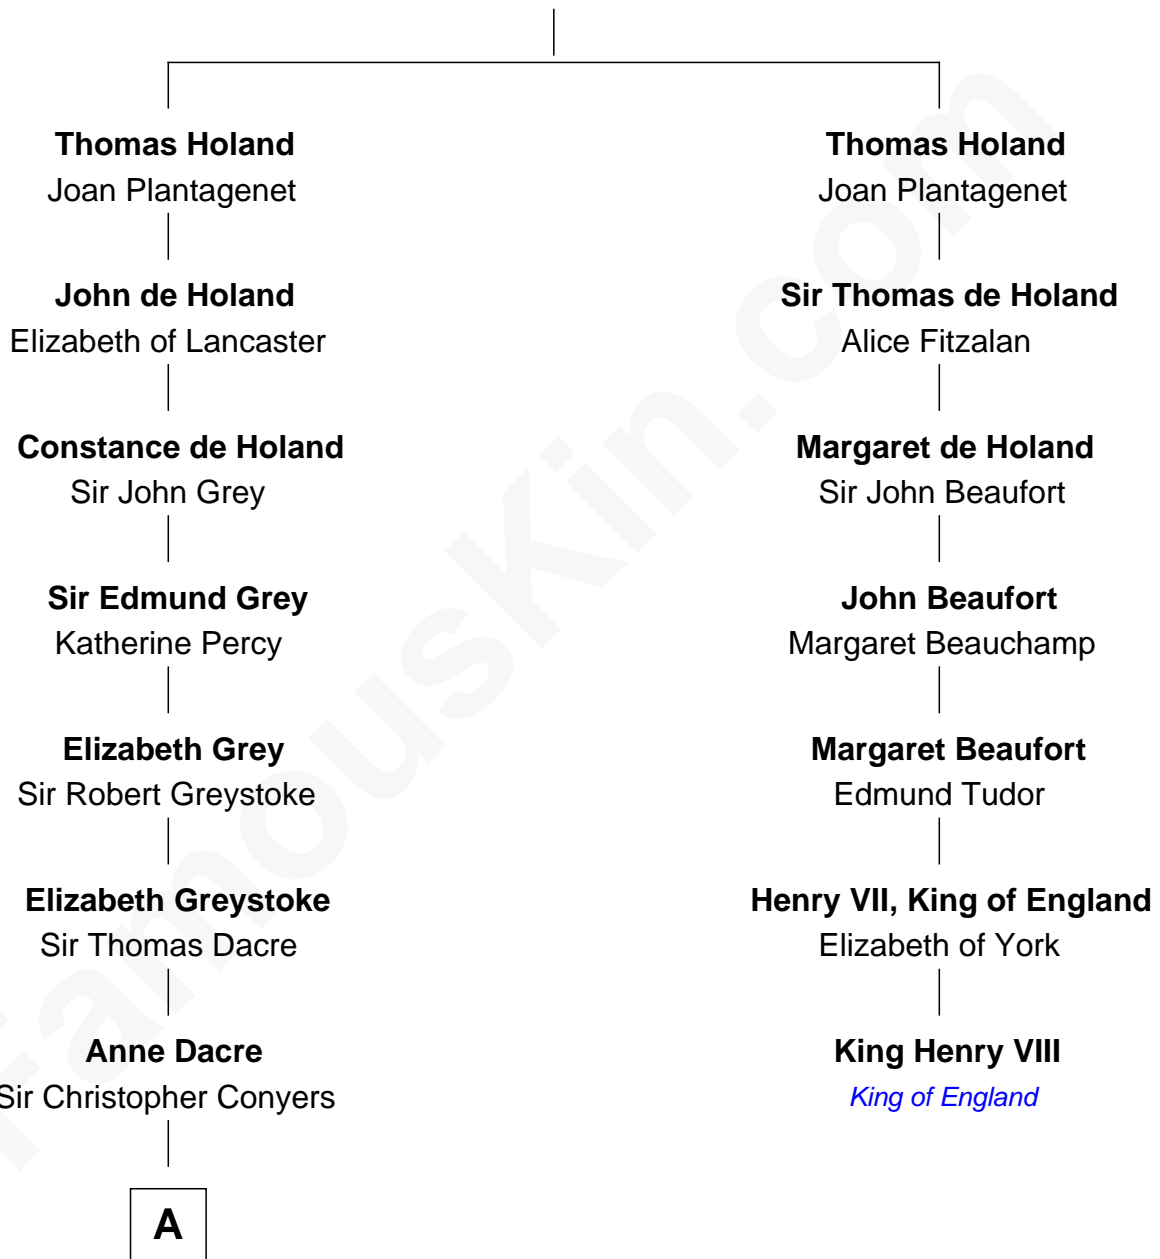

FamousKin.com Relationship Chart of

Anne Heche

TV and Movie Actress

6th cousin 15 times removed of

King Henry VIII

King of England

Sir Robert de Holland

Maude la Zouche

B

George A. Tukey

Belle Cubberley

Walter Bradlee Tukey

Marietta Swayzee Coffin

Marietta Susan Tukey

Richard Carleton Prickett

Nancy Abigail Prickett