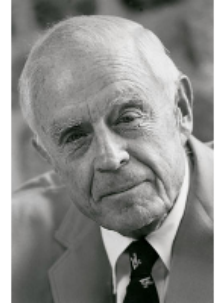

FamousKin.com Relationship Chart of

Anne Heche

TV and Movie Actress

18th cousin of

Thomas J. Watson, Jr.

President and CEO of I.B.M.

Sir Walter Hungerford

Katherine Peverell

Elizabeth Hungerford

Sir Philip Courtenay

Elizabeth Courtnay

Sir James Luttrell

Sir Hugh Luttrell

Margaret Hill

Eleanor Luttrell

Roger Yorke