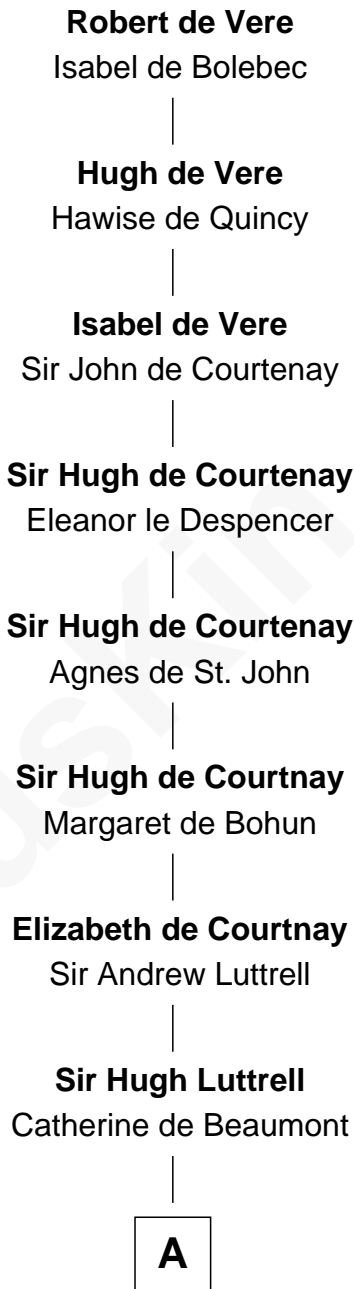

# FamousKin.com Relationship Chart of

**Anne Heche**

*TV and Movie Actress*

24th Great-granddaughter of

**Robert de Vere**

*Magna Carta Surety*

**A**

**Sir John Luttrell**  
Margaret Touchet

**Sir James Luttrell**  
Elizabeth Courtnay

**Sir Hugh Luttrell**  
Margaret Hill

**Eleanor Luttrell**  
Roger Yorke

**Elizabeth Yorke**  
Edmund Percival

**Christian Percival**  
Richard Lowle

**Percival Lowell**  
Rebecca - - - - -

Susannah Longfellow

—  
**Abby Plummer**

Snow Baker

—  
**Nancy Baker**

Franklin Tukey

—  
**George A. Tukey**

Belle Cubberley

—  
**Walter Bradlee Tukey**