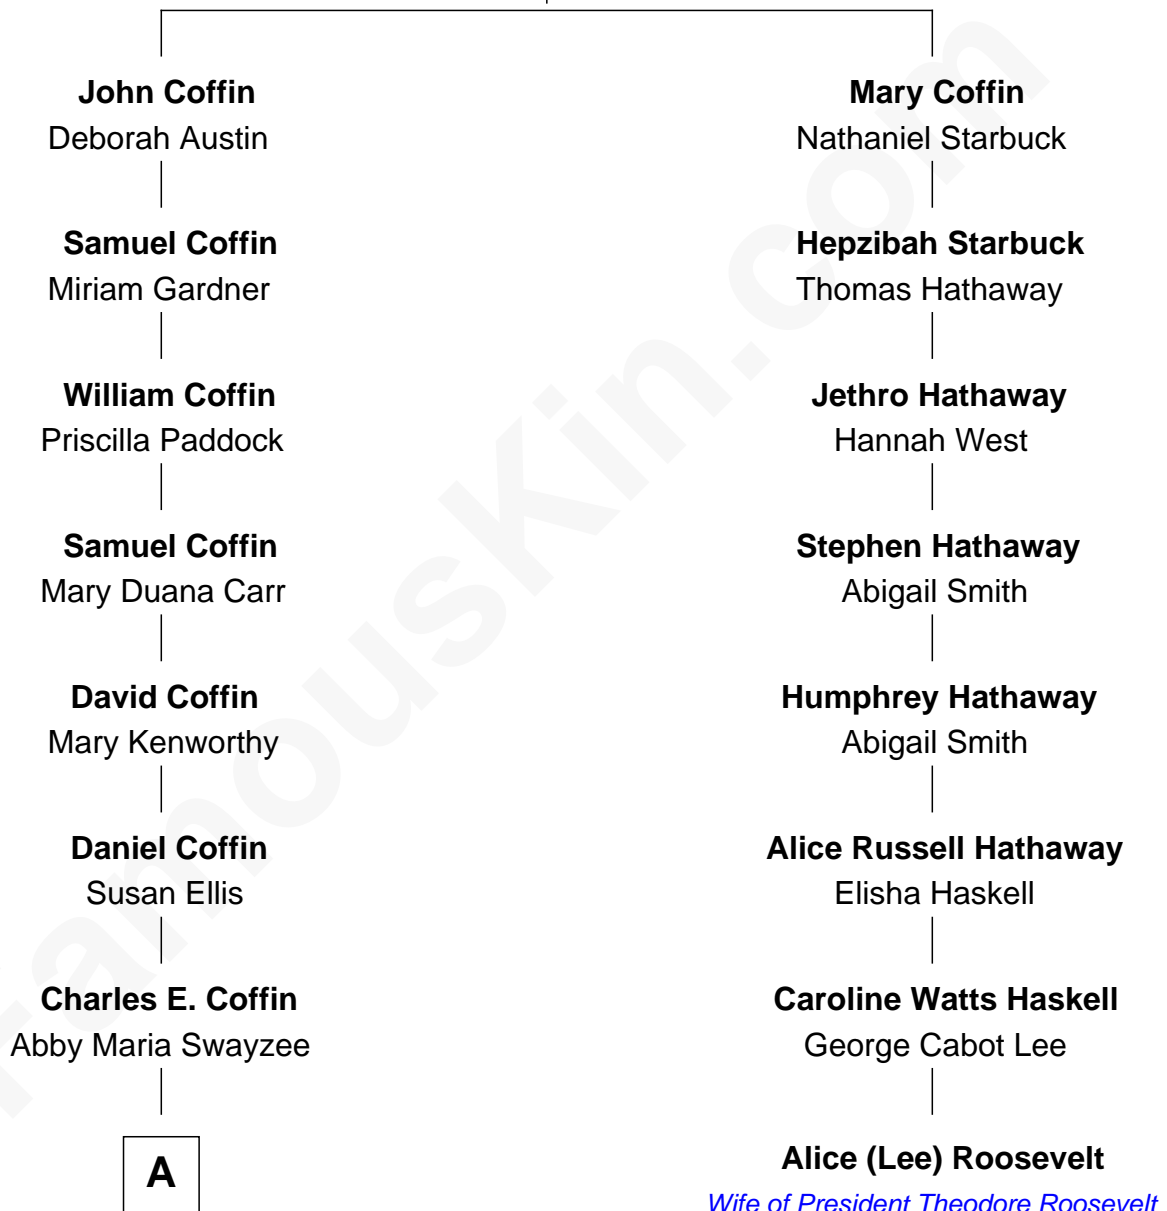

# FamousKin.com Relationship Chart of

**Anne Heche**

*TV and Movie Actress*

7th cousin 3 times removed of

**Alice (Lee) Roosevelt**

*First Wife of President Theodore Roosevelt*

**Tristram Coffin**

Dionis Stevens

**A**

—  
**Marietta Swayzee Coffin**

Walter Bradlee Tukey

—  
**Marietta Susan Tukey**

Richard Carleton Prickett

—  
**Nancy Abigail Prickett**

Donald Joe Heche

—  
**Anne Heche**