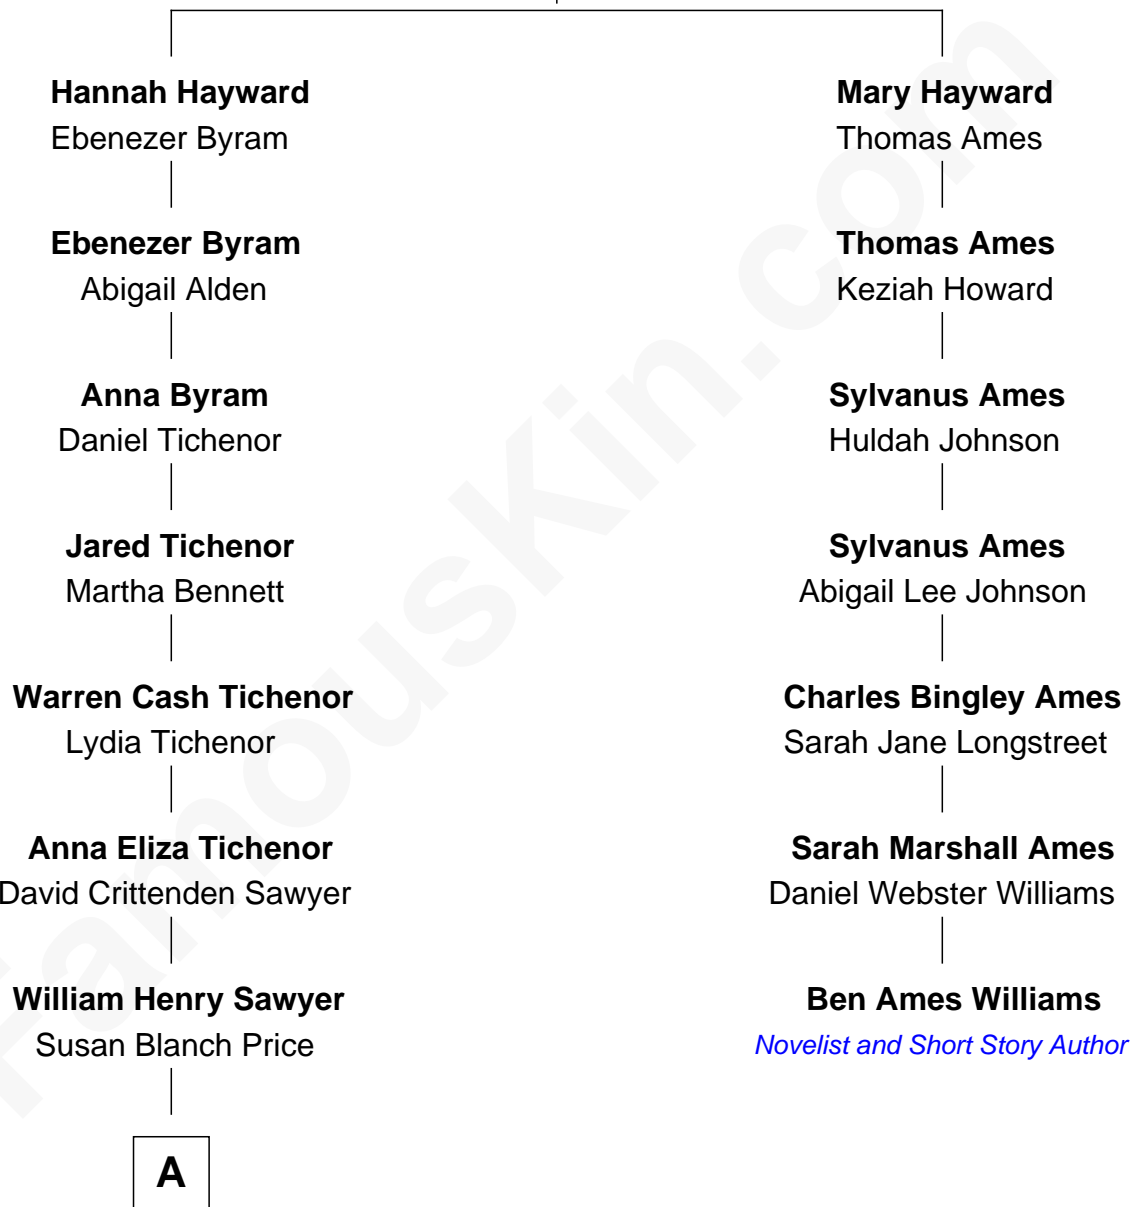

FamousKin.com

Relationship Chart of

Tyler Toney

Dude Perfect YouTuber

6th cousin 4 times removed of

Ben Ames Williams

Novelist and Short Story Author

Joseph Hayward
Hannah Mitchell

A

—
Emma Vertrude Sawyer

Dannie Robert Langford

—
Bobby Dale Langford

Lydia Jeanette Weeks

—
Pamela Kay Langford

Jeffrey Dale Toney

—
Tyler Toney