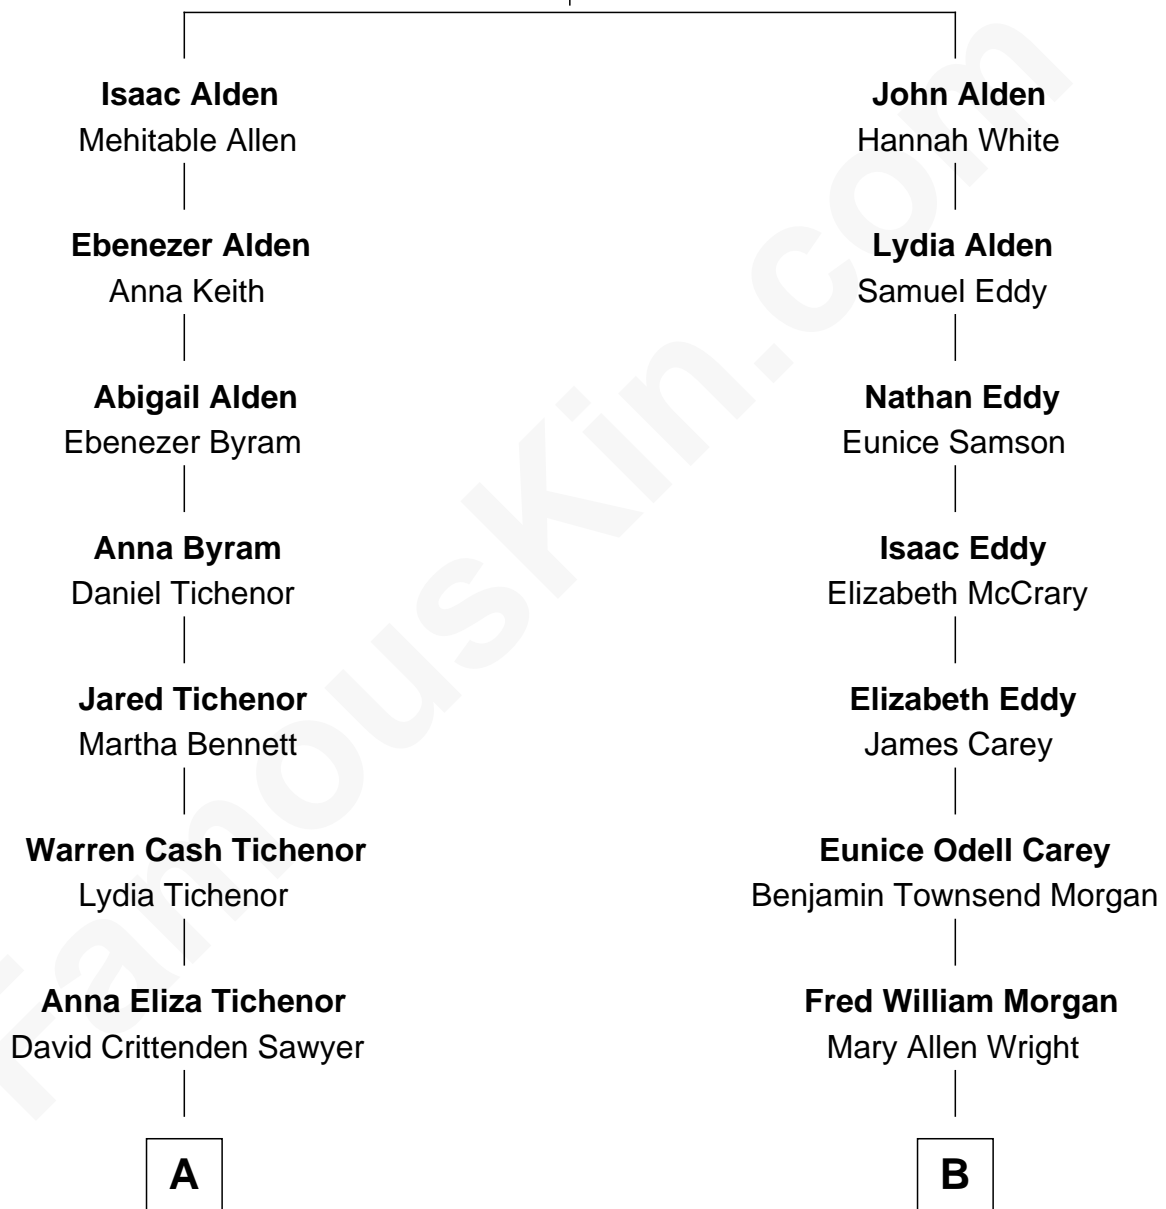

**FamousKin.com**  
**Relationship Chart of**  
**Tyler Toney**

*Dude Perfect YouTuber*

10th cousin 1 time removed of

**Ali Wentworth**

*TV Actress and Comedienne*

**Joseph Alden**  
 Mary Simmons

**A**

**William Henry Sawyer**  
Susan Blanch Price

**Emma Vertrude Sawyer**  
Dannie Robert Langford

**Bobby Dale Langford**  
Lydia Jeanette Weeks

**Pamela Kay Langford**  
Jeffrey Dale Toney

**Tyler Toney**  
*Dude Perfect YouTuber*

**B**

**Agnes Josephine Morgan**  
Charles Arthur Tilt

**Mary Agnes Tilt**  
Frederic Clay Bartlett

**Eric Bartlett Wentworth**  
Mable Bryant Hobart

**Ali Wentworth**  
*TV Actress and Comedienne*