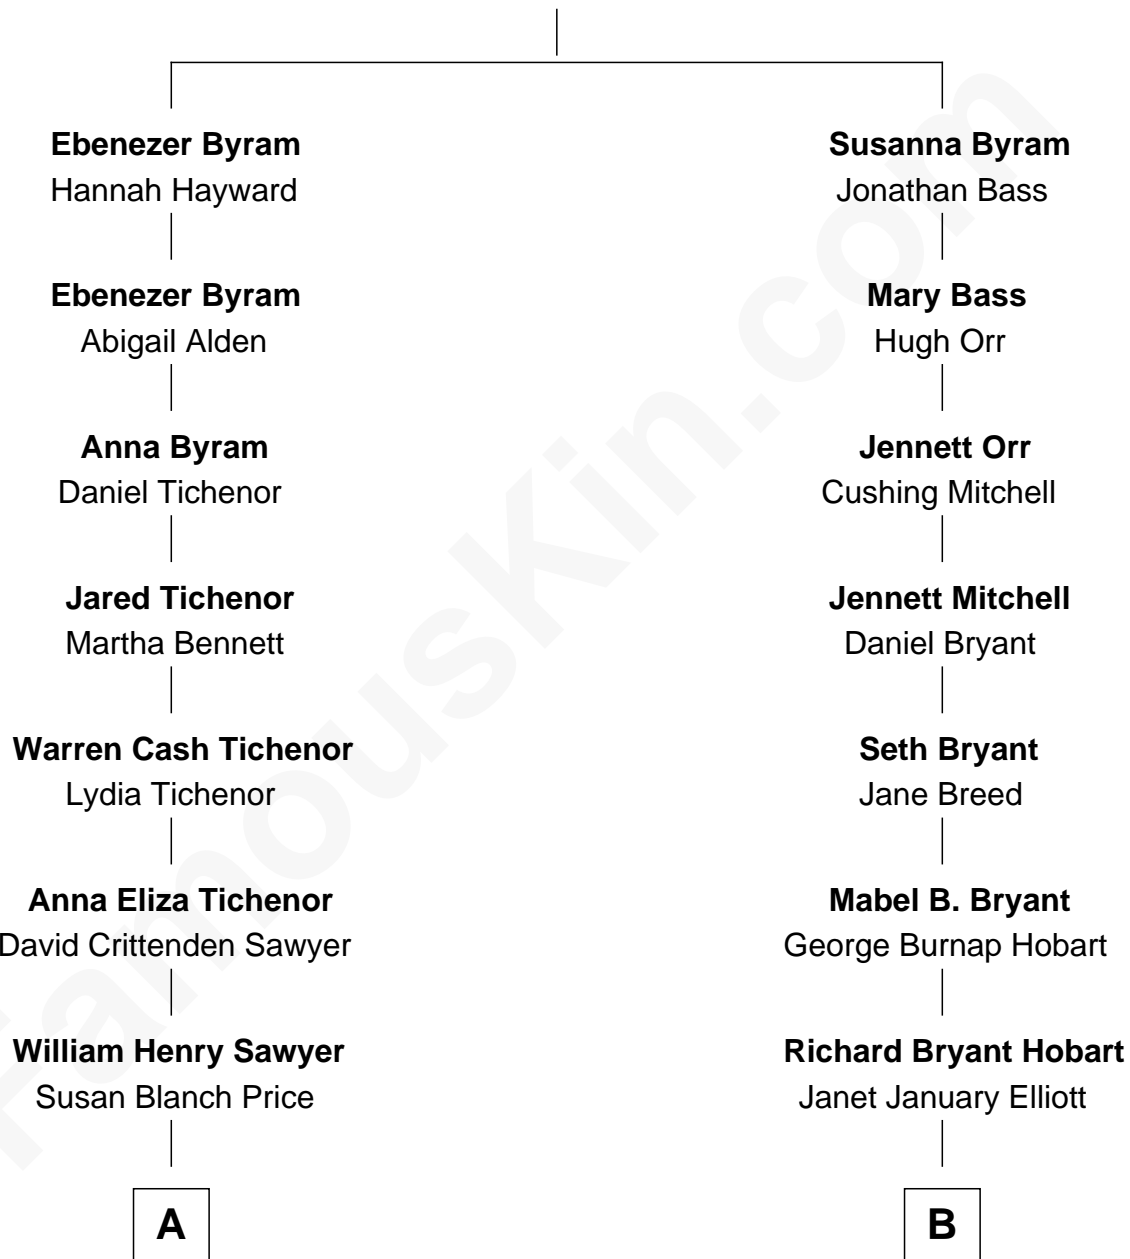

FamousKin.com

Relationship Chart of

Tyler Toney

Dude Perfect YouTuber

8th cousin 2 times removed of

Ali Wentworth

TV Actress and Comedienne

Nicholas Byram

Mary Edson

A

Emma Vertrude Sawyer
Dannie Robert Langford

Bobby Dale Langford
Lydia Jeanette Weeks

Pamela Kay Langford
Jeffrey Dale Toney

Tyler Toney
Dude Perfect YouTuber

B

Mable Bryant Hobart
Eric Bartlett Wentworth

Ali Wentworth
TV Actress and Comedienne