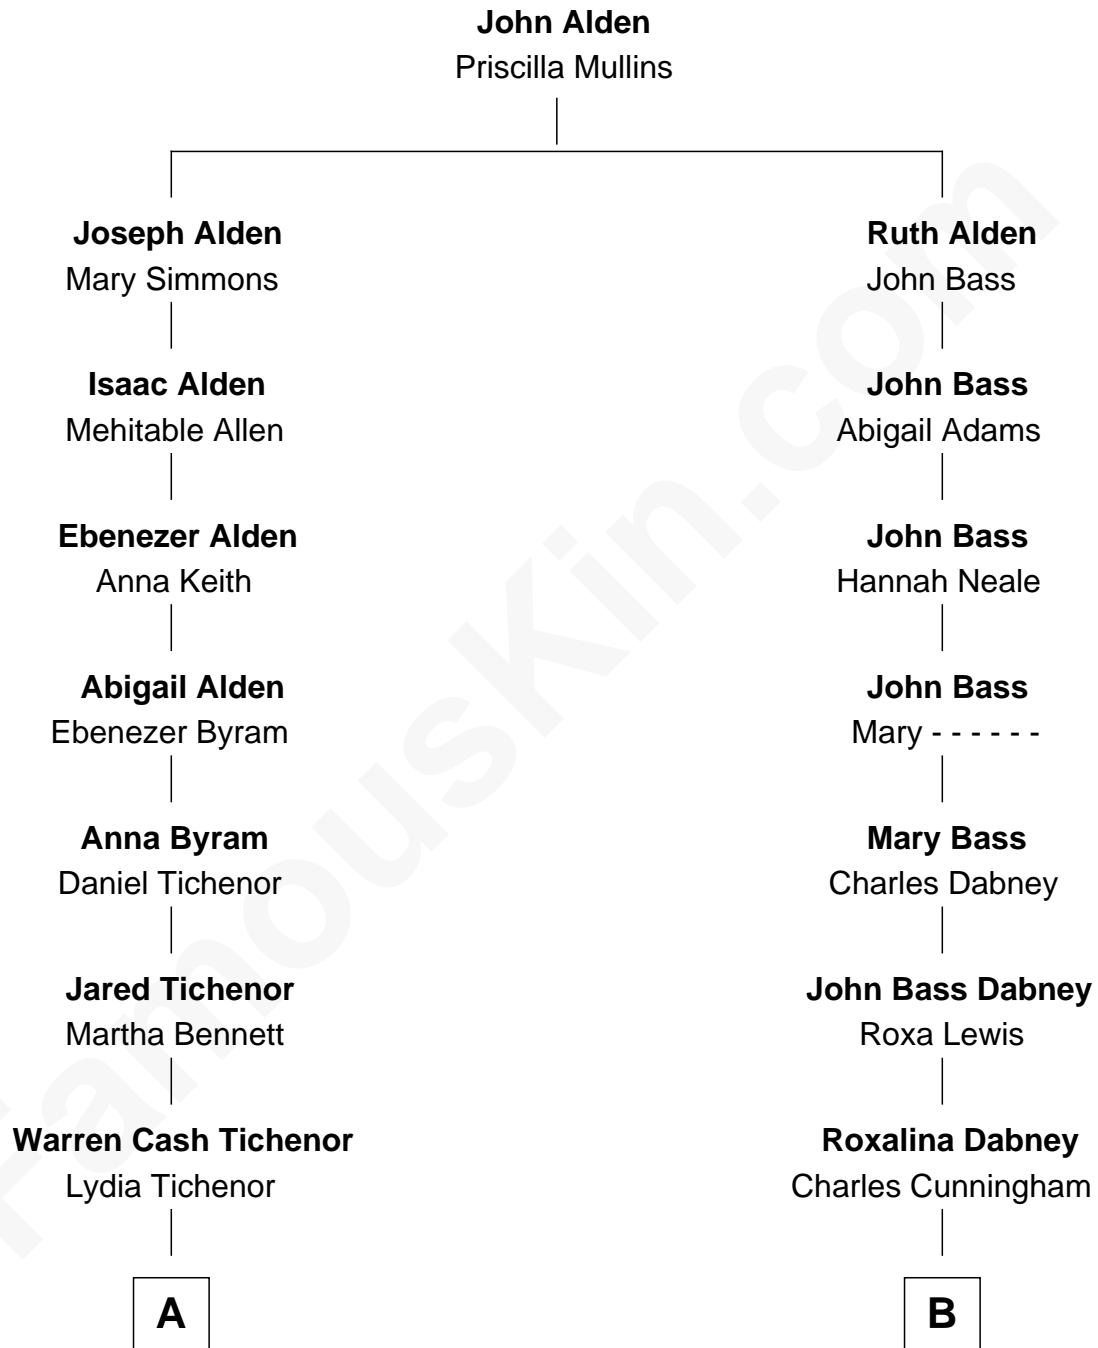

FamousKin.com

Relationship Chart of

Tyler Toney

Dude Perfect YouTuber

11th cousin 1 time removed of

Jennifer Coolidge

TV and Movie Actress

A

Anna Eliza Tichenor
David Crittenden Sawyer

William Henry Sawyer
Susan Blanch Price

Emma Vertrude Sawyer
Dannie Robert Langford

Bobby Dale Langford
Lydia Jeanette Weeks

Pamela Kay Langford
Jeffrey Dale Toney

Tyler Toney
Dude Perfect YouTuber

B

Frederic Cunningham
Sarah Maria Parker

Frederic Cunningham
Hetty Sullivan Lawrence

Susannah Cunningham
John Templeman Coolidge

Paul Constant Coolidge
Gretchen Ann Knauff