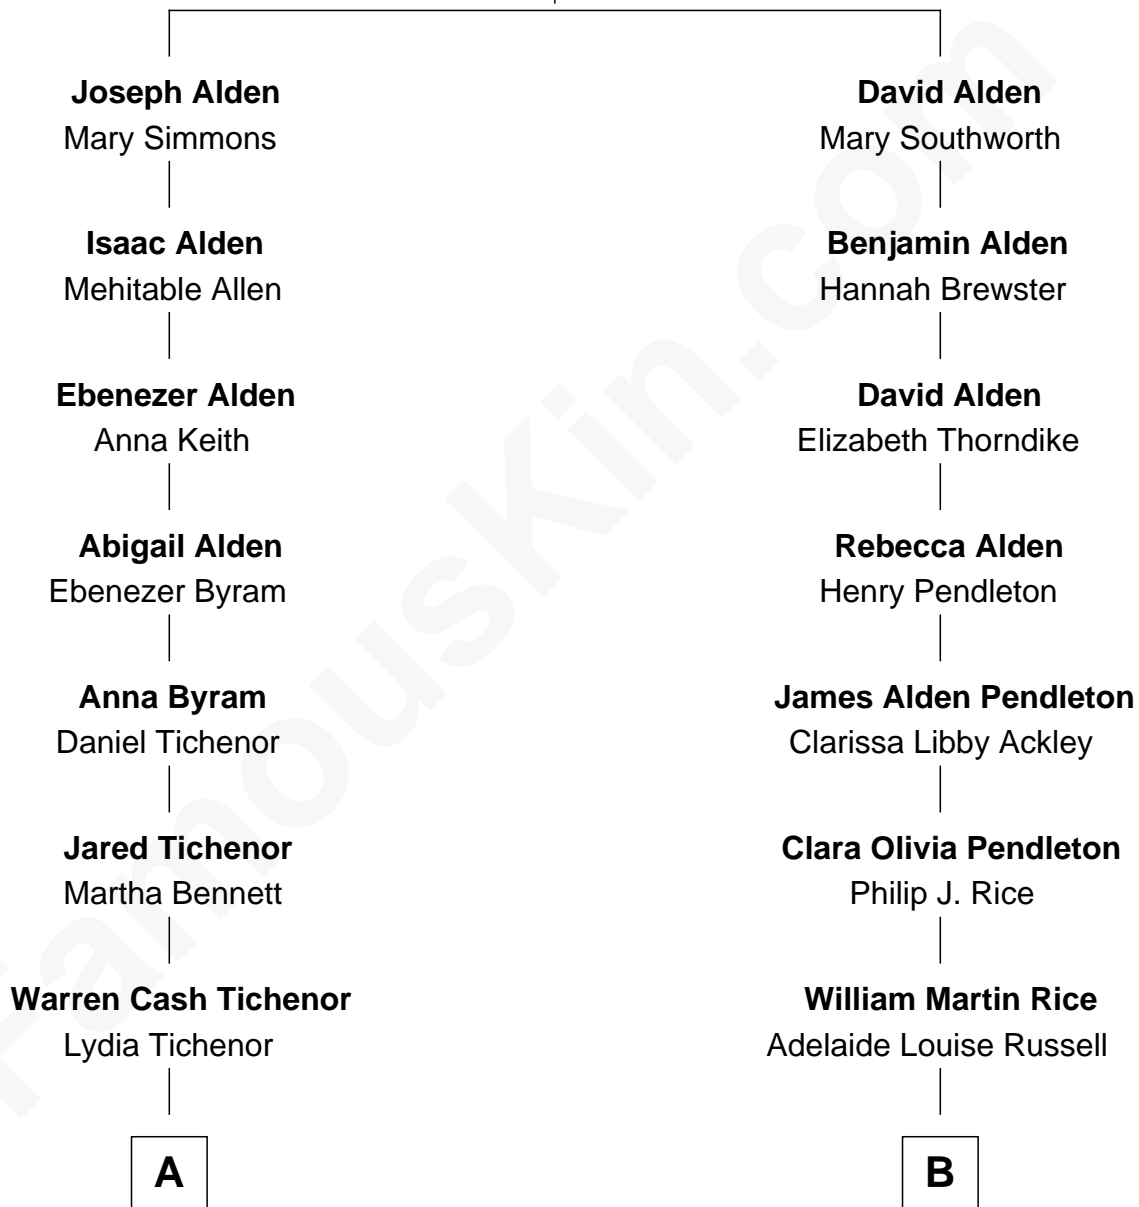

# FamousKin.com Relationship Chart of

**Tyler Toney**

*Dude Perfect YouTuber*

8th cousin 4 times removed of

**Eva Marie Saint**

*TV and Movie Actress*

**John Alden**  
Priscilla Mullins

**A**

**Anna Eliza Tichenor**  
David Crittenden Sawyer

**William Henry Sawyer**  
Susan Blanch Price

**Emma Vertrude Sawyer**  
Dannie Robert Langford

**Bobby Dale Langford**  
Lydia Jeanette Weeks

**Pamela Kay Langford**  
Jeffrey Dale Toney

**Tyler Toney**  
*Dude Perfect YouTuber*

**B**

**Eva Marie Rice**  
John Merle Saint

**Eva Marie Saint**  
*TV and Movie Actress*

FamousKin.com