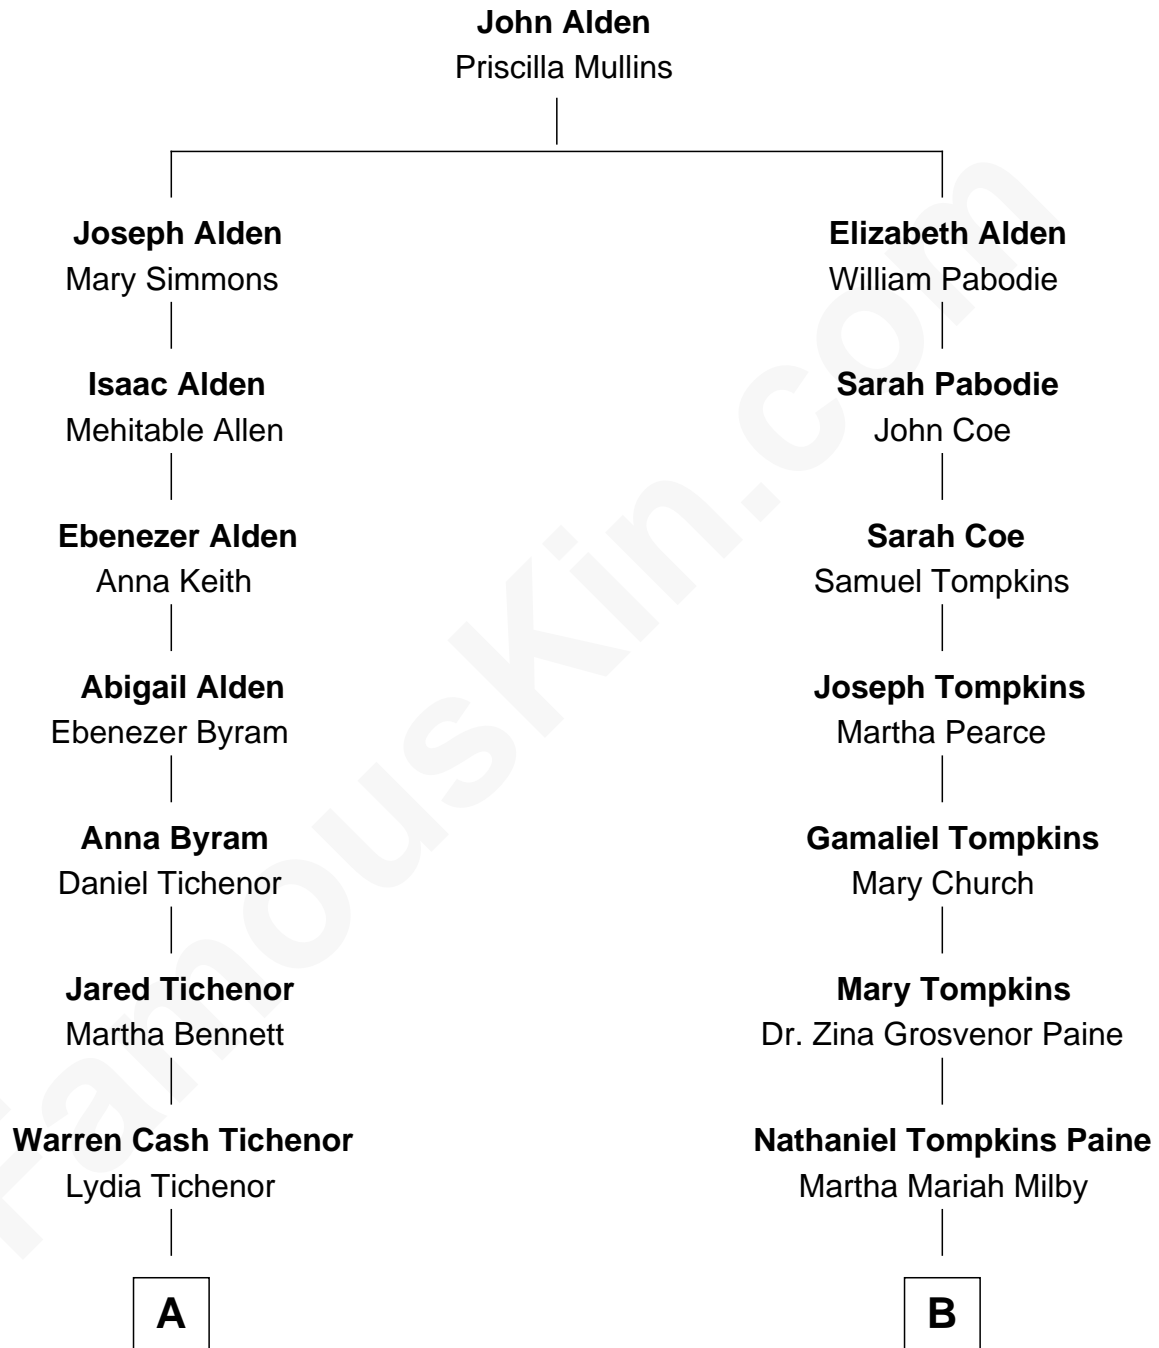

FamousKin.com

Relationship Chart of

Tyler Toney

Dude Perfect YouTuber

8th cousin 4 times removed of

Charles M. Dale

66th Governor of New Hampshire

A

Anna Eliza Tichenor
David Crittenden Sawyer

William Henry Sawyer
Susan Blanch Price

Emma Vertrude Sawyer
Dannie Robert Langford

Bobby Dale Langford
Lydia Jeanette Weeks

Pamela Kay Langford
Jeffrey Dale Toney

Tyler Toney
Dude Perfect YouTuber

B

Maud Paine
Fred Vernon Dale

Charles M. Dale
66th Governor of New Hampshire

FamousKin.com