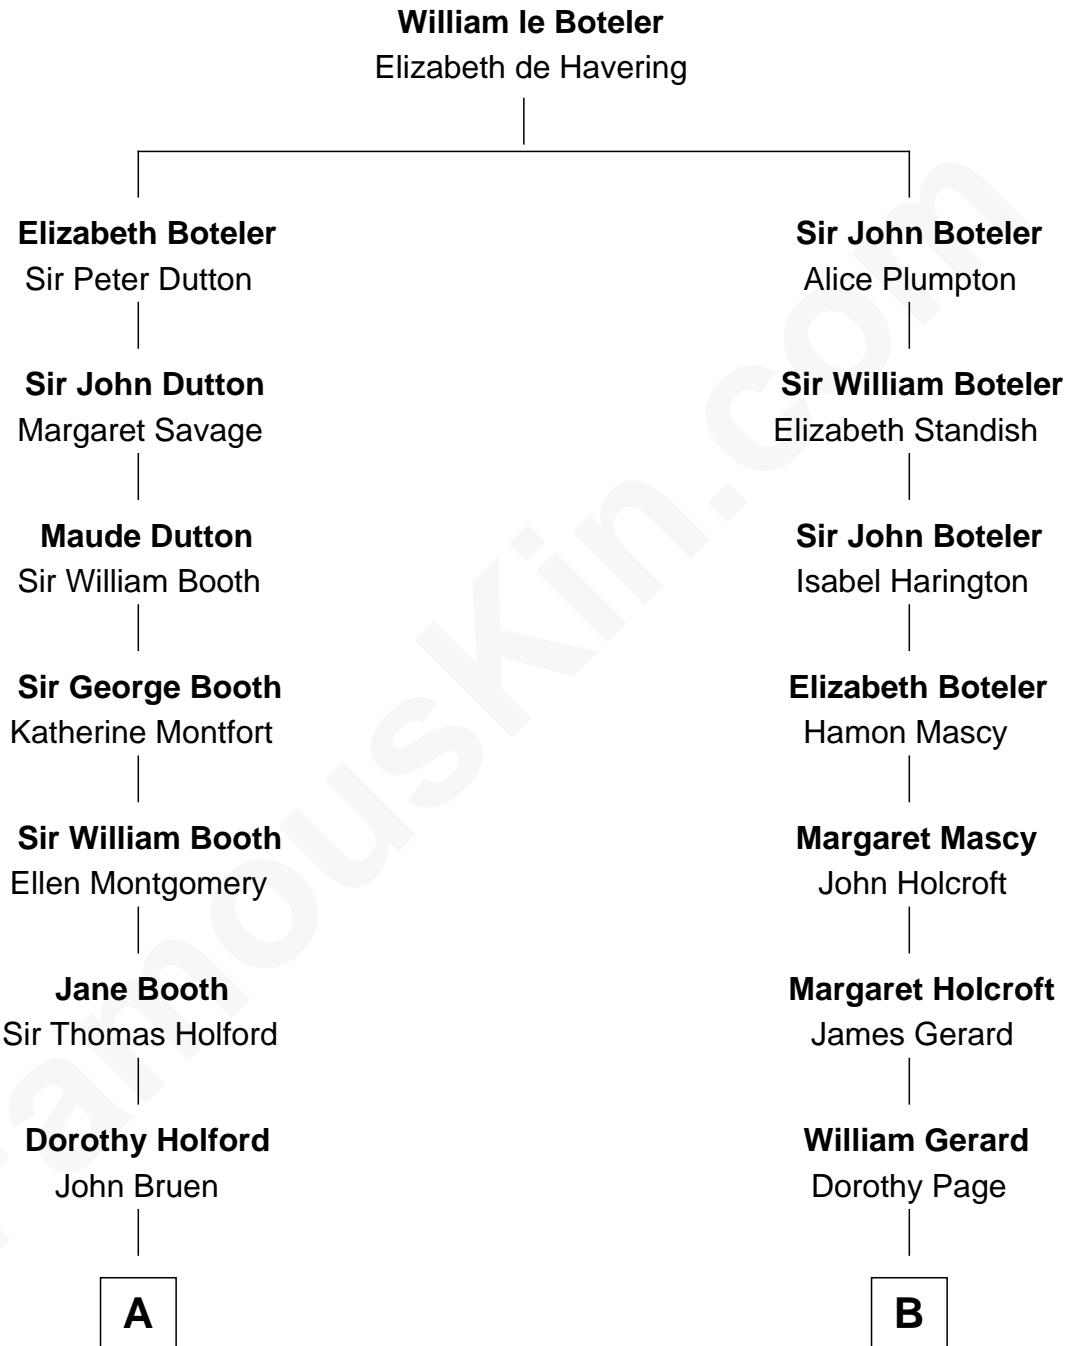

FamousKin.com

Relationship Chart of

Tyler Toney

Dude Perfect YouTuber

16th cousin 4 times removed of

Ellen (Herndon) Arthur

Wife of President Chester A. Arthur

C

—
Emma Vertrude Sawyer

Dannie Robert Langford

—
Bobby Dale Langford

Lydia Jeanette Weeks

—
Pamela Kay Langford

Jeffrey Dale Toney

—
Tyler Toney

Dude Perfect YouTuber