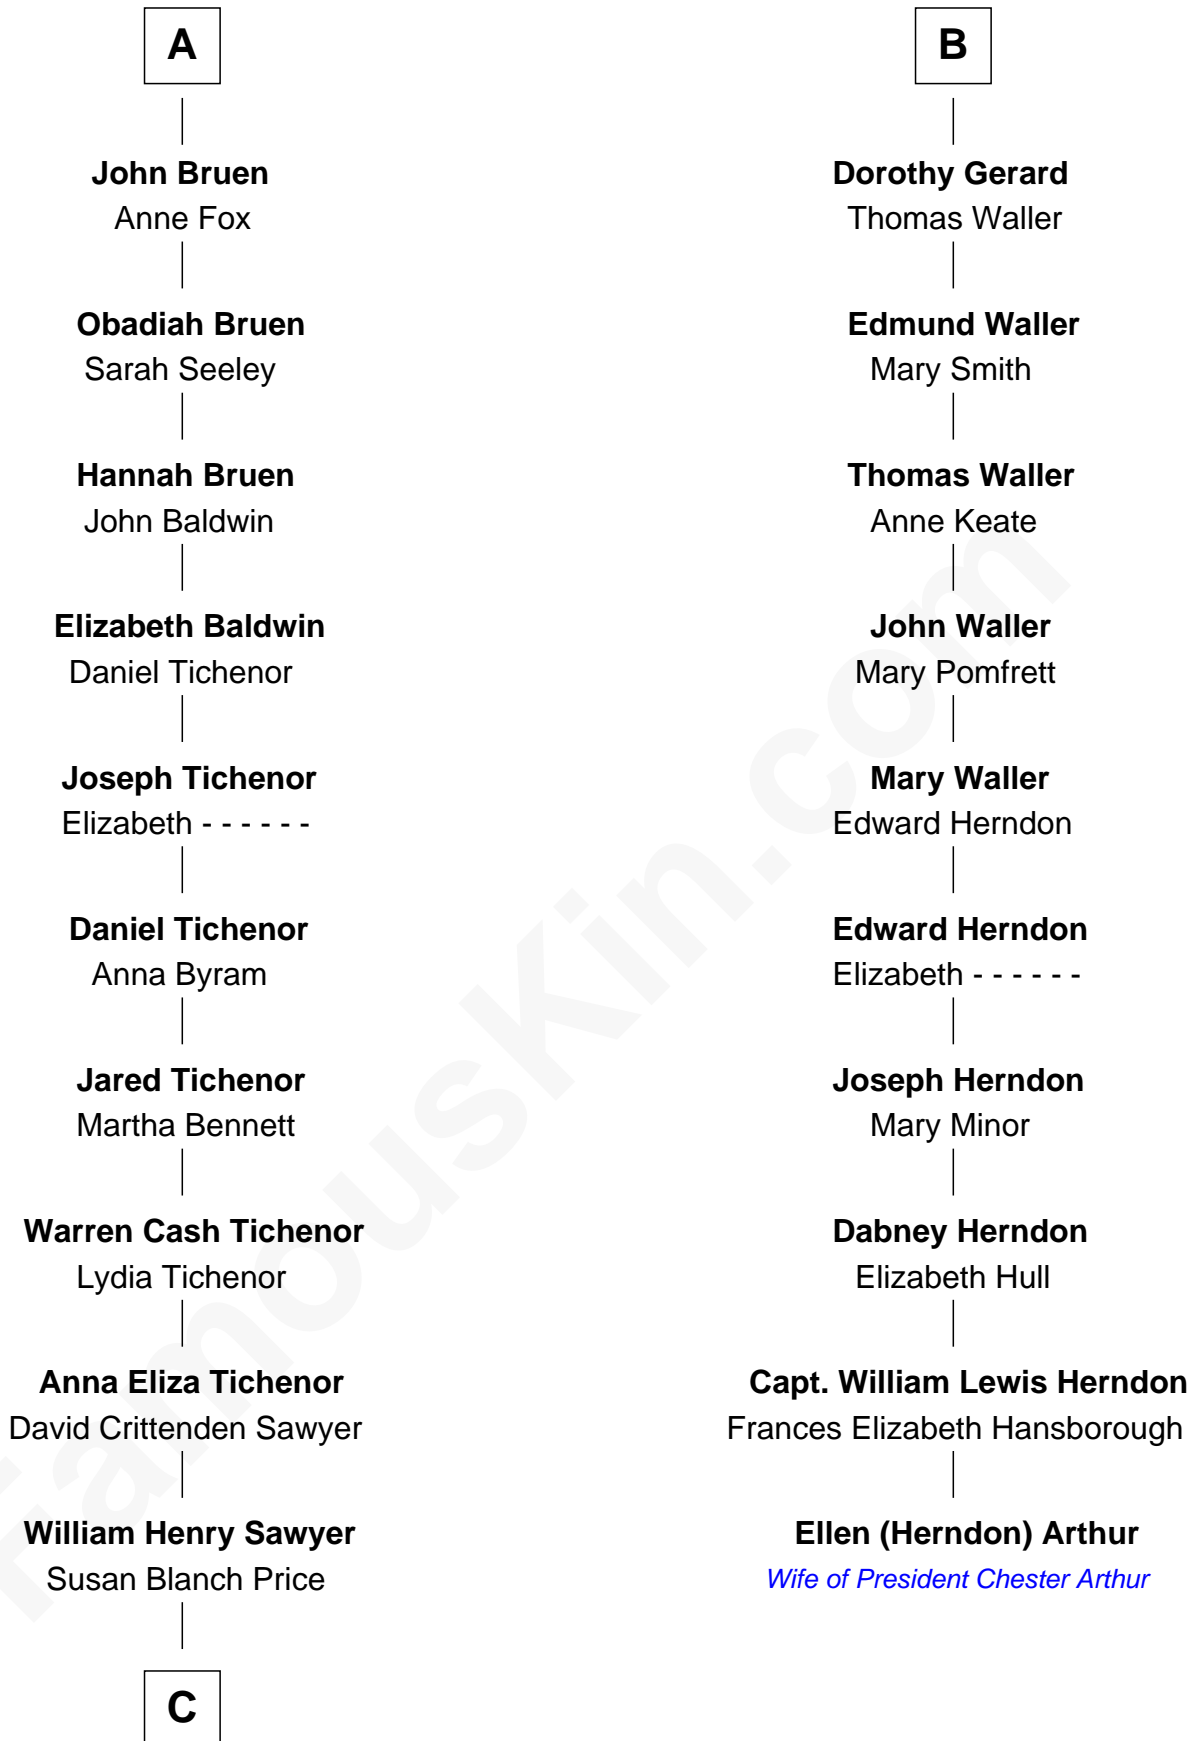

FamousKin.com

Relationship Chart of

Tyler Toney

Dude Perfect YouTuber

16th cousin 4 times removed of

Ellen (Herndon) Arthur

Wife of President Chester A. Arthur

C

—
Emma Vertrude Sawyer

Dannie Robert Langford

—
Bobby Dale Langford

Lydia Jeanette Weeks

—
Pamela Kay Langford

Jeffrey Dale Toney

—
Tyler Toney

Dude Perfect YouTuber