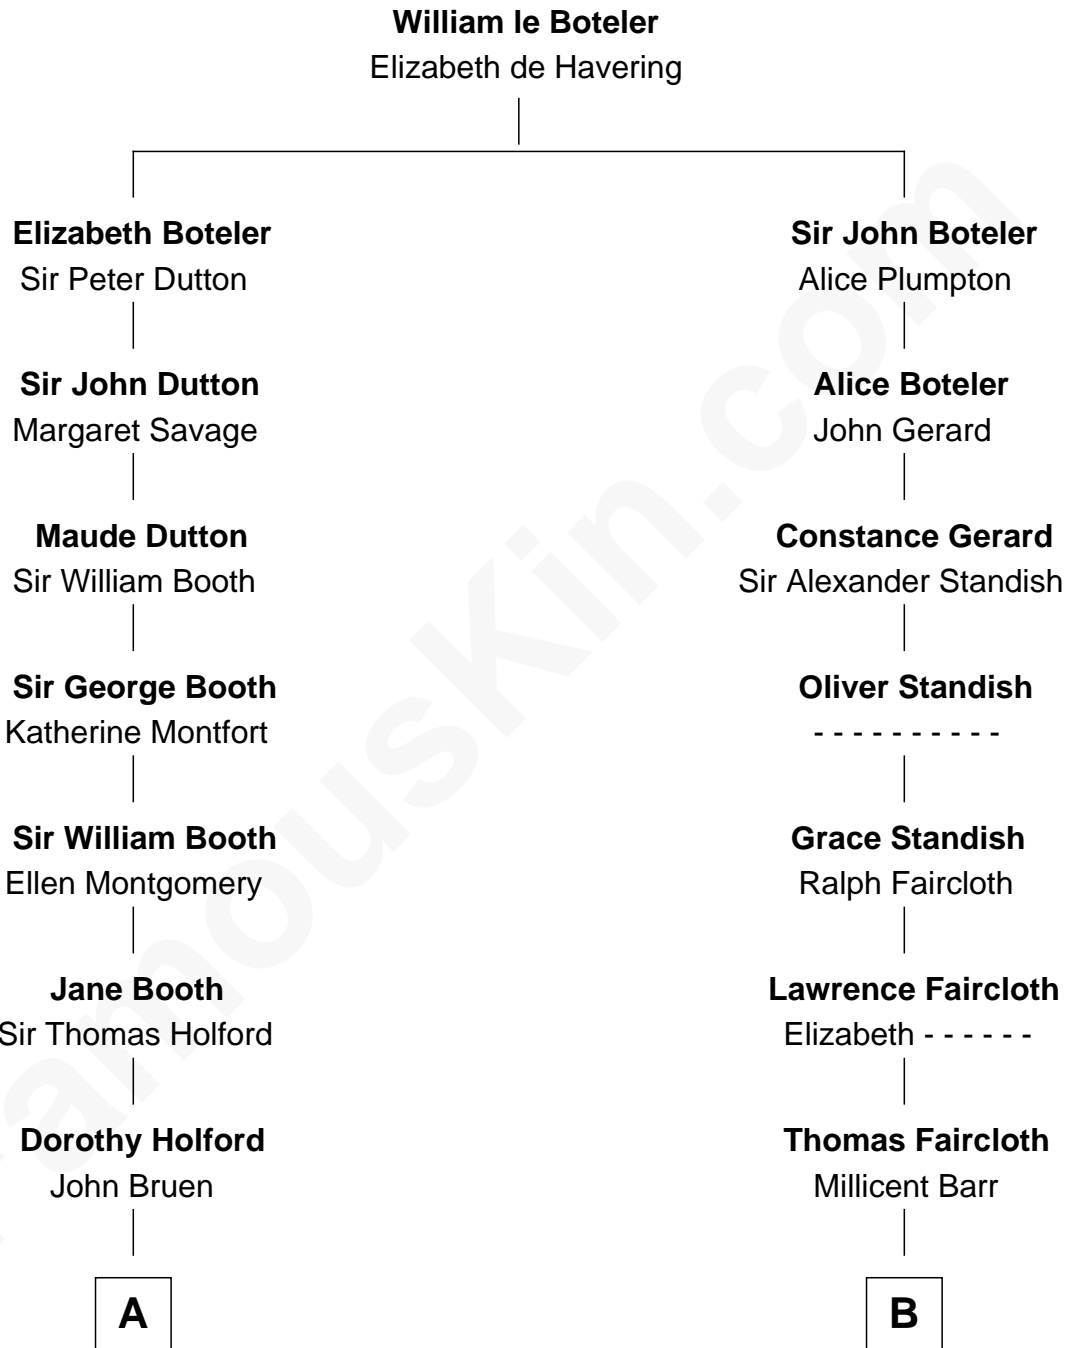

FamousKin.com

Relationship Chart of

Tyler Toney

Dude Perfect YouTuber

19th cousin 1 time removed of

George H. W. Bush

41st U.S. President

C

Emma Vertrude Sawyer

Dannie Robert Langford

Bobby Dale Langford

Lydia Jeanette Weeks

Pamela Kay Langford

Jeffrey Dale Toney

Tyler Toney

Dude Perfect YouTuber

D

Samuel Prescott Bush

Flora Sheldon

Prescott Sheldon Bush

Dorothy Wear Walker

George H. W. Bush

41st U.S. President

FamousKin.com