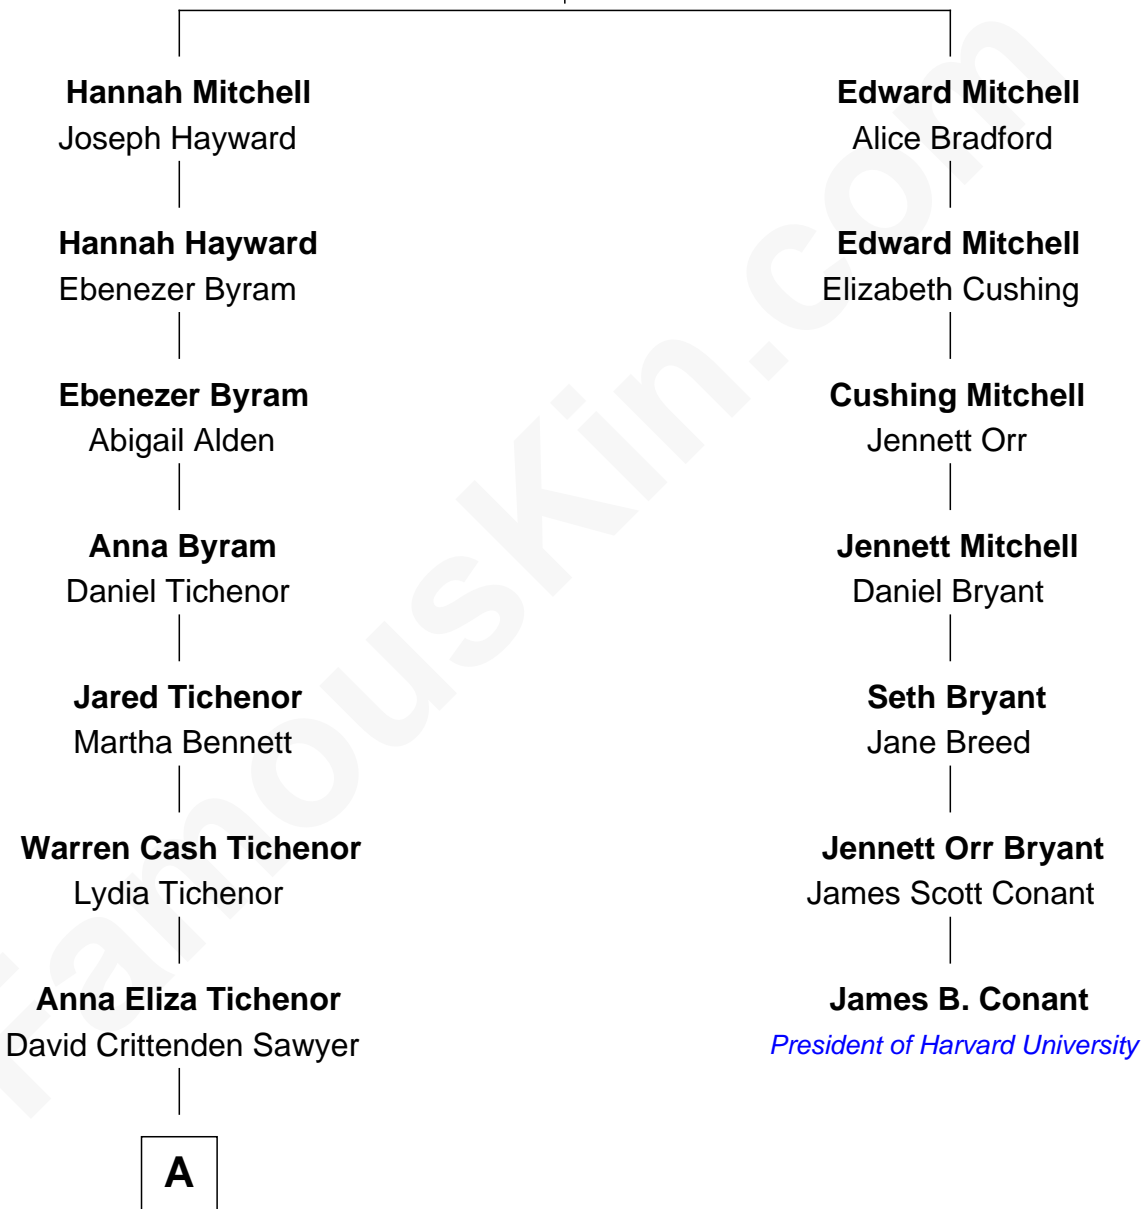

FamousKin.com

Relationship Chart of

Tyler Toney

Dude Perfect YouTuber

6th cousin 5 times removed of

James B. Conant

President of Harvard University

Experience Mitchell

Mary - - - - -

A

|
William Henry Sawyer

Susan Blanch Price

|
Emma Vertrude Sawyer

Dannie Robert Langford

|
Bobby Dale Langford

Lydia Jeanette Weeks

|
Pamela Kay Langford

Jeffrey Dale Toney

|
Tyler Toney

Dude Perfect YouTuber

FamousKin.com