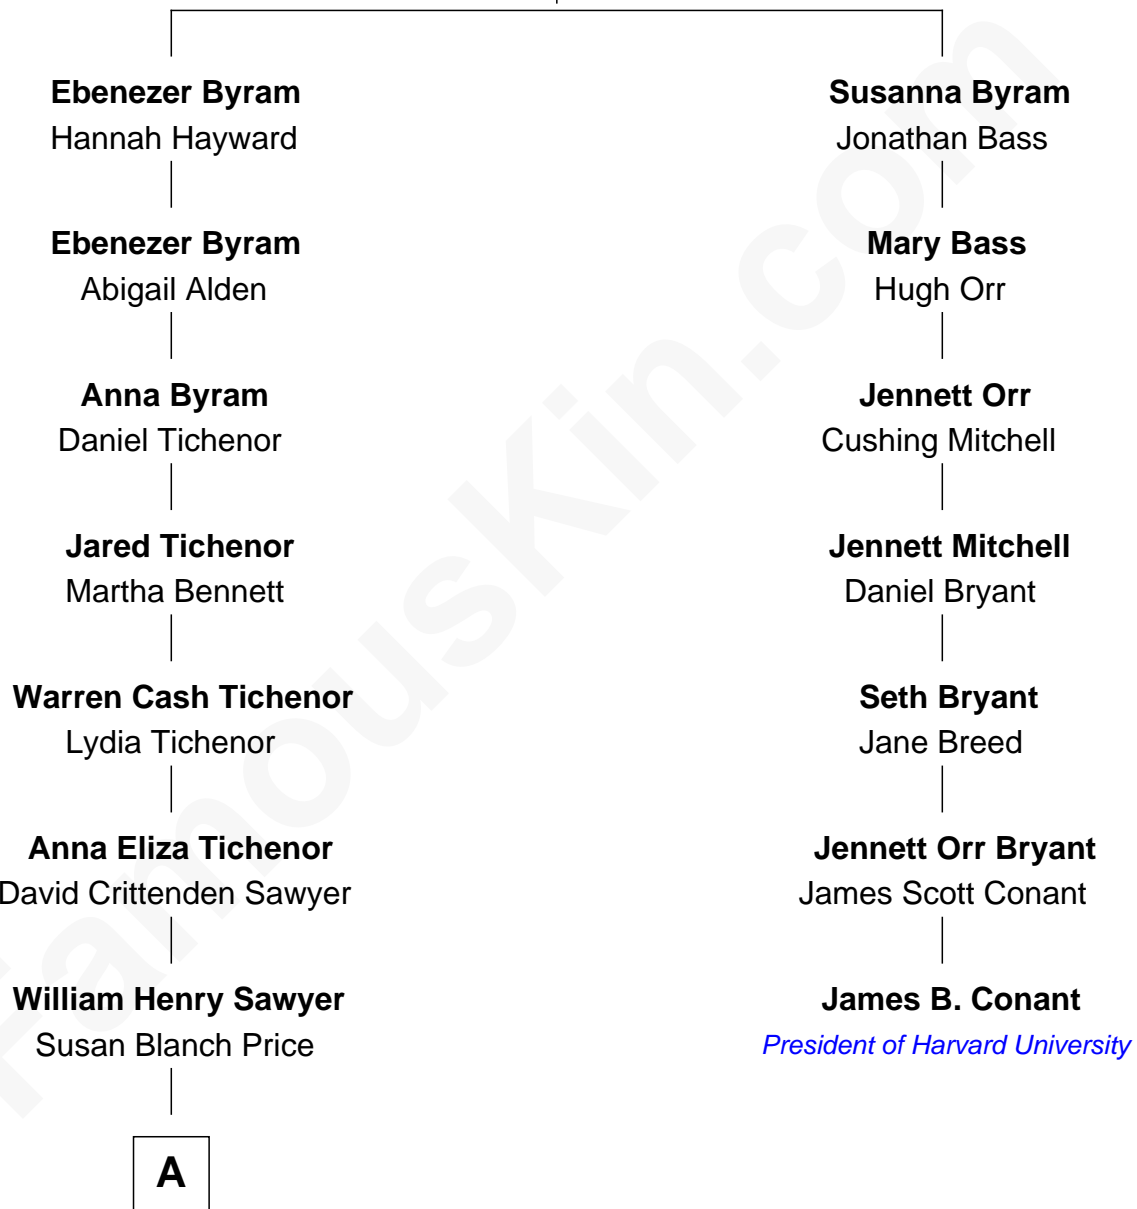

## Relationship Chart of

### Tyler Toney

*Dude Perfect YouTuber*

6th cousin 4 times removed of

### James B. Conant

*President of Harvard University*

**Nicholas Byram**

Mary Edson

**A**

—  
**Emma Vertrude Sawyer**

Dannie Robert Langford

—  
**Bobby Dale Langford**