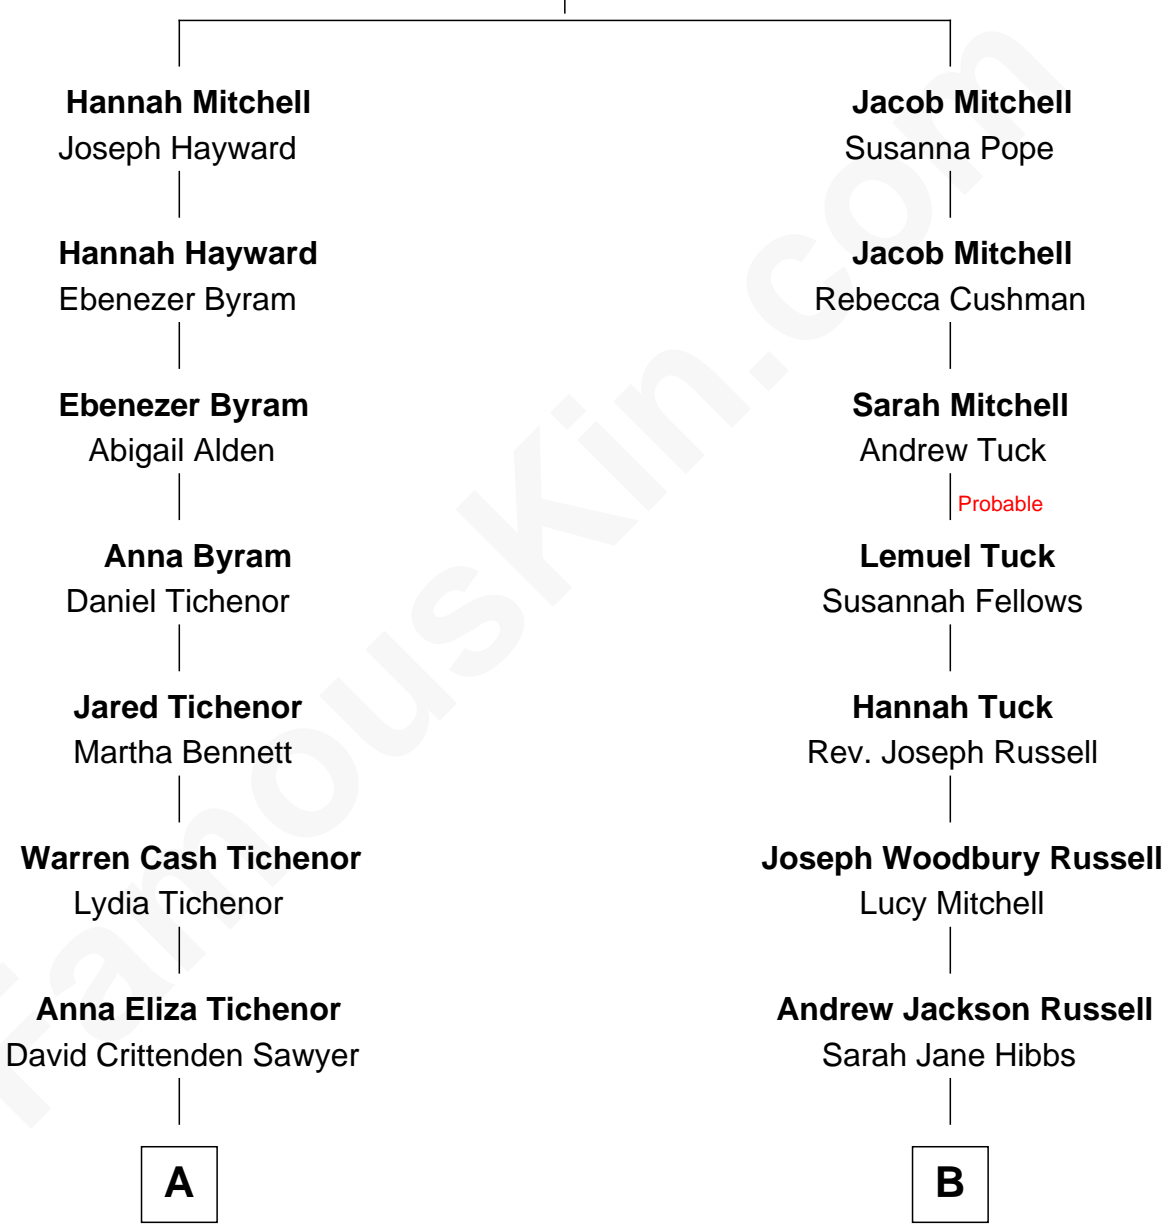

## Relationship Chart of

### Tyler Toney

*Dude Perfect YouTuber*

9th cousin 2 times removed of

### Charlie Munger

*Vice-Chairman of Berkshire Hathaway*

**Experience Mitchell**

Mary - - - - -

**A**

**William Henry Sawyer**  
Susan Blanch Price

**Emma Vertrude Sawyer**  
Dannie Robert Langford

**Bobby Dale Langford**  
Lydia Jeanette Weeks