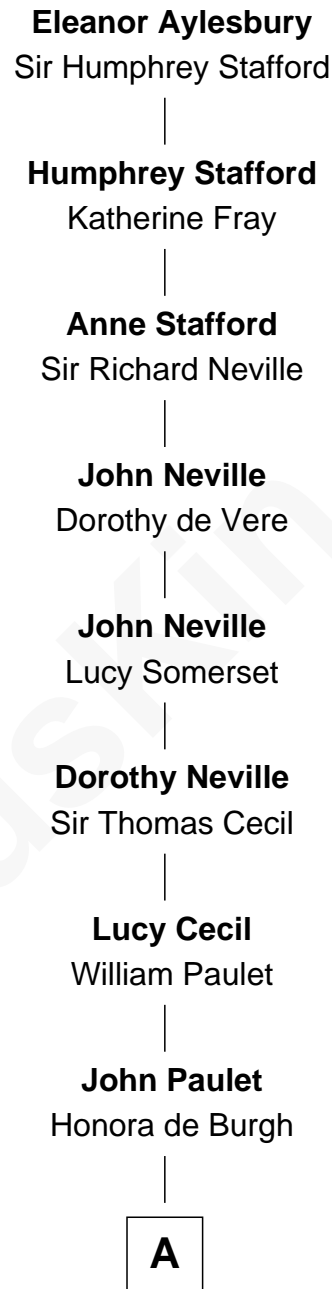

**FamousKin.com**  
**Relationship Chart of**  
**Eleanor Aylesbury**  
(c1406 - p1481)

16th Great-grandmother of  
**Princess Diana**  
*Princess of Wales*

**A**

—  
**Lady Anne Paulet**

John Belasyse

—  
**Barbara Belasyse**

Sir John Webb

—  
**Mary Webb**

Sir James Waldegrave

—  
**Sir James Waldegrave**

Maria Walpole

—  
**Anne Horatia Waldegrave**

Hugh Seymour-Conway

—  
**Sir Horace Beauchamp Seymour**

Elizabeth Malet Palk

—  
**Adelaide Horatia Elizabeth Seymour**

Frederick Spencer

—  
**Charles Robert Spencer**

Margaret Baring

—  
**Albert Edward John Spencer**

Cynthia Elinor Beatrix Hamilton

—  
**Edward John Spencer**

Frances Ruth Burke Roche

—  
**Princess Diana**

*Princess of Wales*