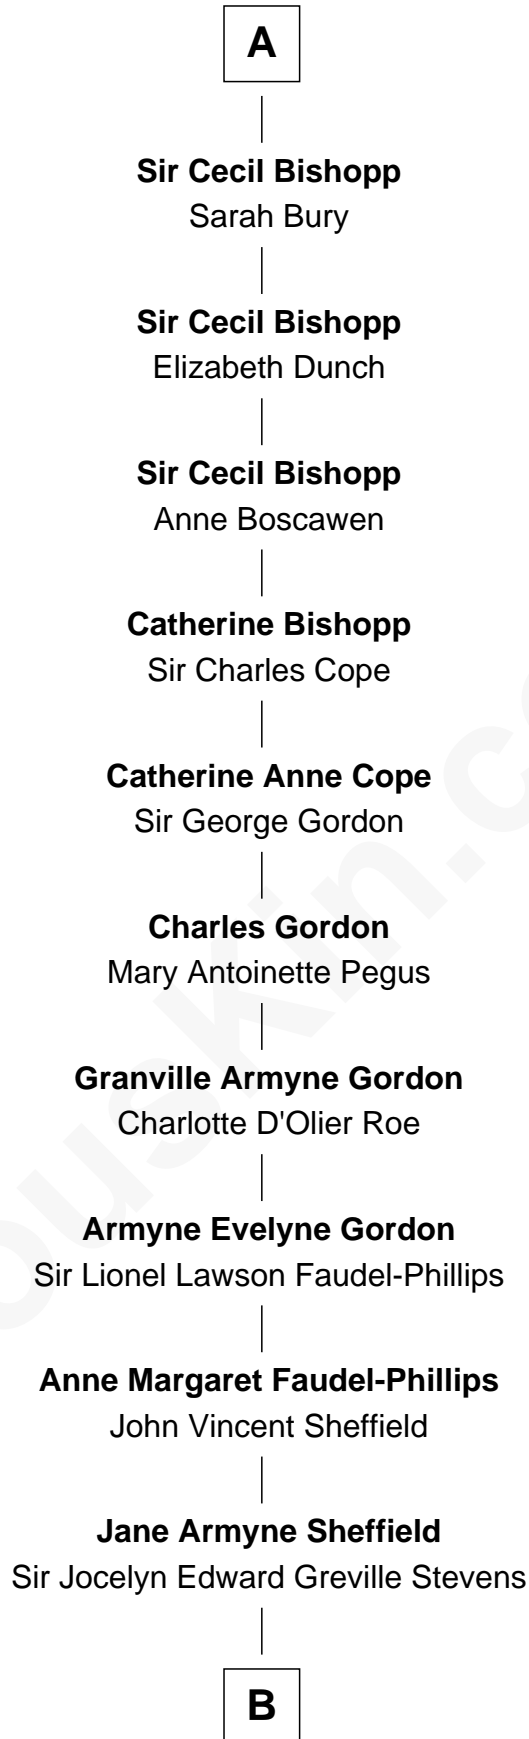

# FamousKin.com Relationship Chart of

**Eleanor Aylesbury**

(c1406 - p1481)

17th Great-grandmother of

**Cara Delevingne**

*Fashion Model and Movie Actress*

**Eleanor Aylesbury**  
Sir Humphrey Stafford

**Humphrey Stafford**  
Katherine Fray

**Anne Stafford**  
Sir Richard Neville

**John Neville**  
Dorothy de Vere

**John Neville**  
Lucy Somerset

**Dorothy Neville**  
Sir Thomas Cecil

**Frances Cecil**  
Sir Nicholas Tufton

**Mary Tufton**  
Sir Edward Bishopp

**A**

**B**

—  
**Pandora Anne Stevens**  
Charles Hamar Delevingne

—  
**Cara Delevingne**  
*Model and Actress*

FamousKin.com