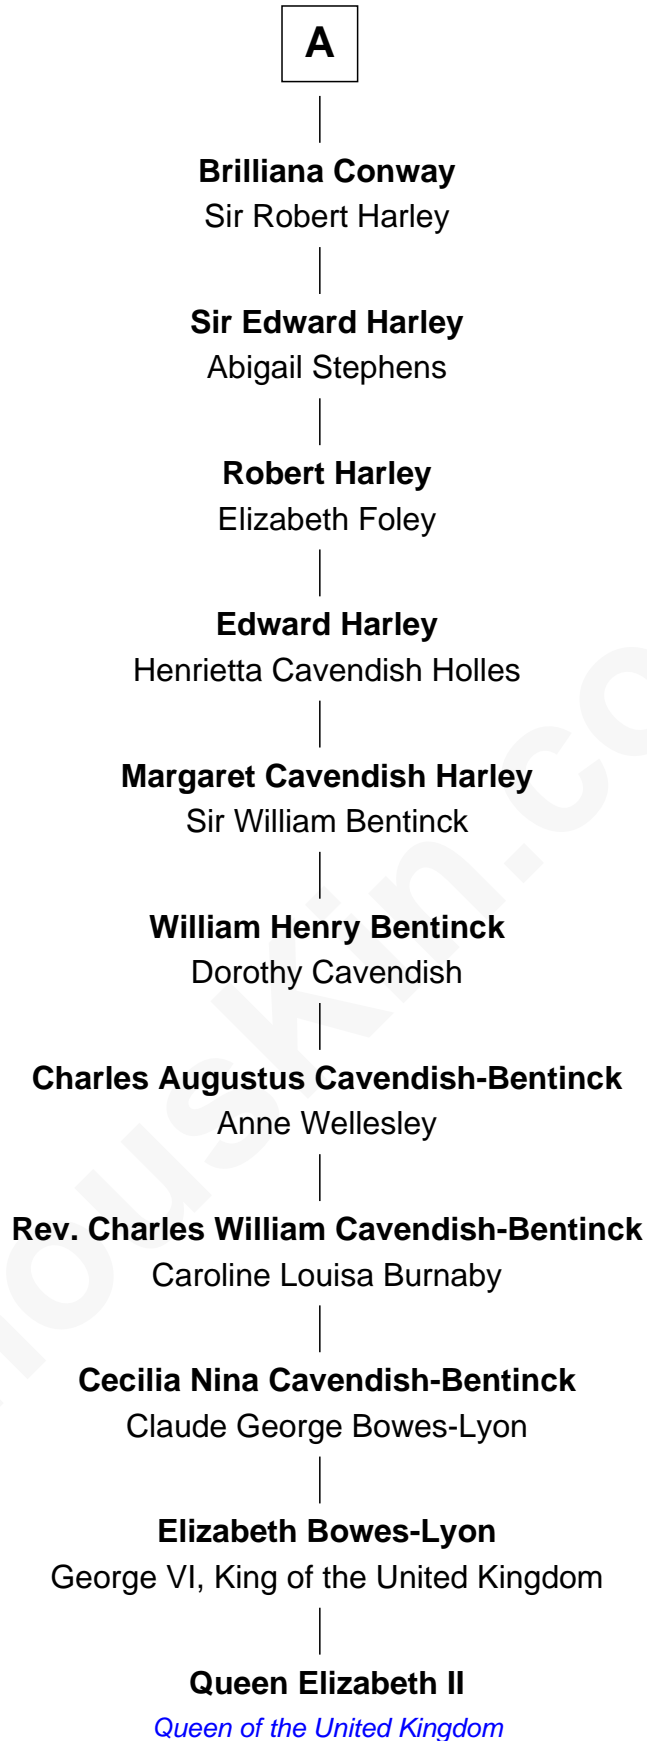

FamousKin.com Relationship Chart of

Thomas Aylesbury

(c1369 - 1418)

16th Great-grandfather of

Queen Elizabeth II

Queen of the United Kingdom

Sir Thomas Aylesbury

Katherine Pabenham

Eleanor Aylesbury

Sir Humphrey Stafford

Humphrey Stafford

Katherine Fray

Anne Stafford

Sir Richard Neville

Margaret Neville

Edward Willoughby

Elizabeth Willoughby

Sir Fulk Greville

Eleanor Greville

Sir John Conway

Sir Edward Conway

Dorothy Tracy

A

Elizabeth II photo by [Eric Draper](#)