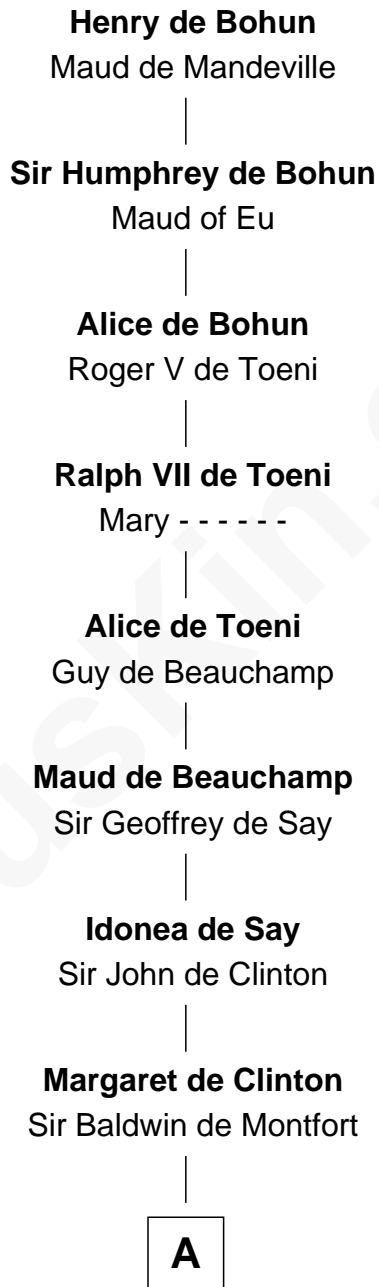

FamousKin.com Relationship Chart of

Isaac Tichenor

3rd and 5th Governor of Vermont

18th Great-grandson of

Henry de Bohun

Magna Carta Surety

A

—
Sir William Montfort

Margaret Pecche

—
Sir Baldwin Montfort

Joan Vernon

—
Robert Montfort

Mary Stapleton

—
Katherine Montfort

Sir George Booth

—
Sir William Booth

Ellen Montgomery

—
Jane Booth

Sir Thomas Holford

—
Dorothy Holford

John Bruen

—
John Bruen

Anne Fox

—
Obadiah Bruen

Susanna Guerin

—
Isaac Tichenor

3rd and 5th Governor of Vermont

FamousKin.com