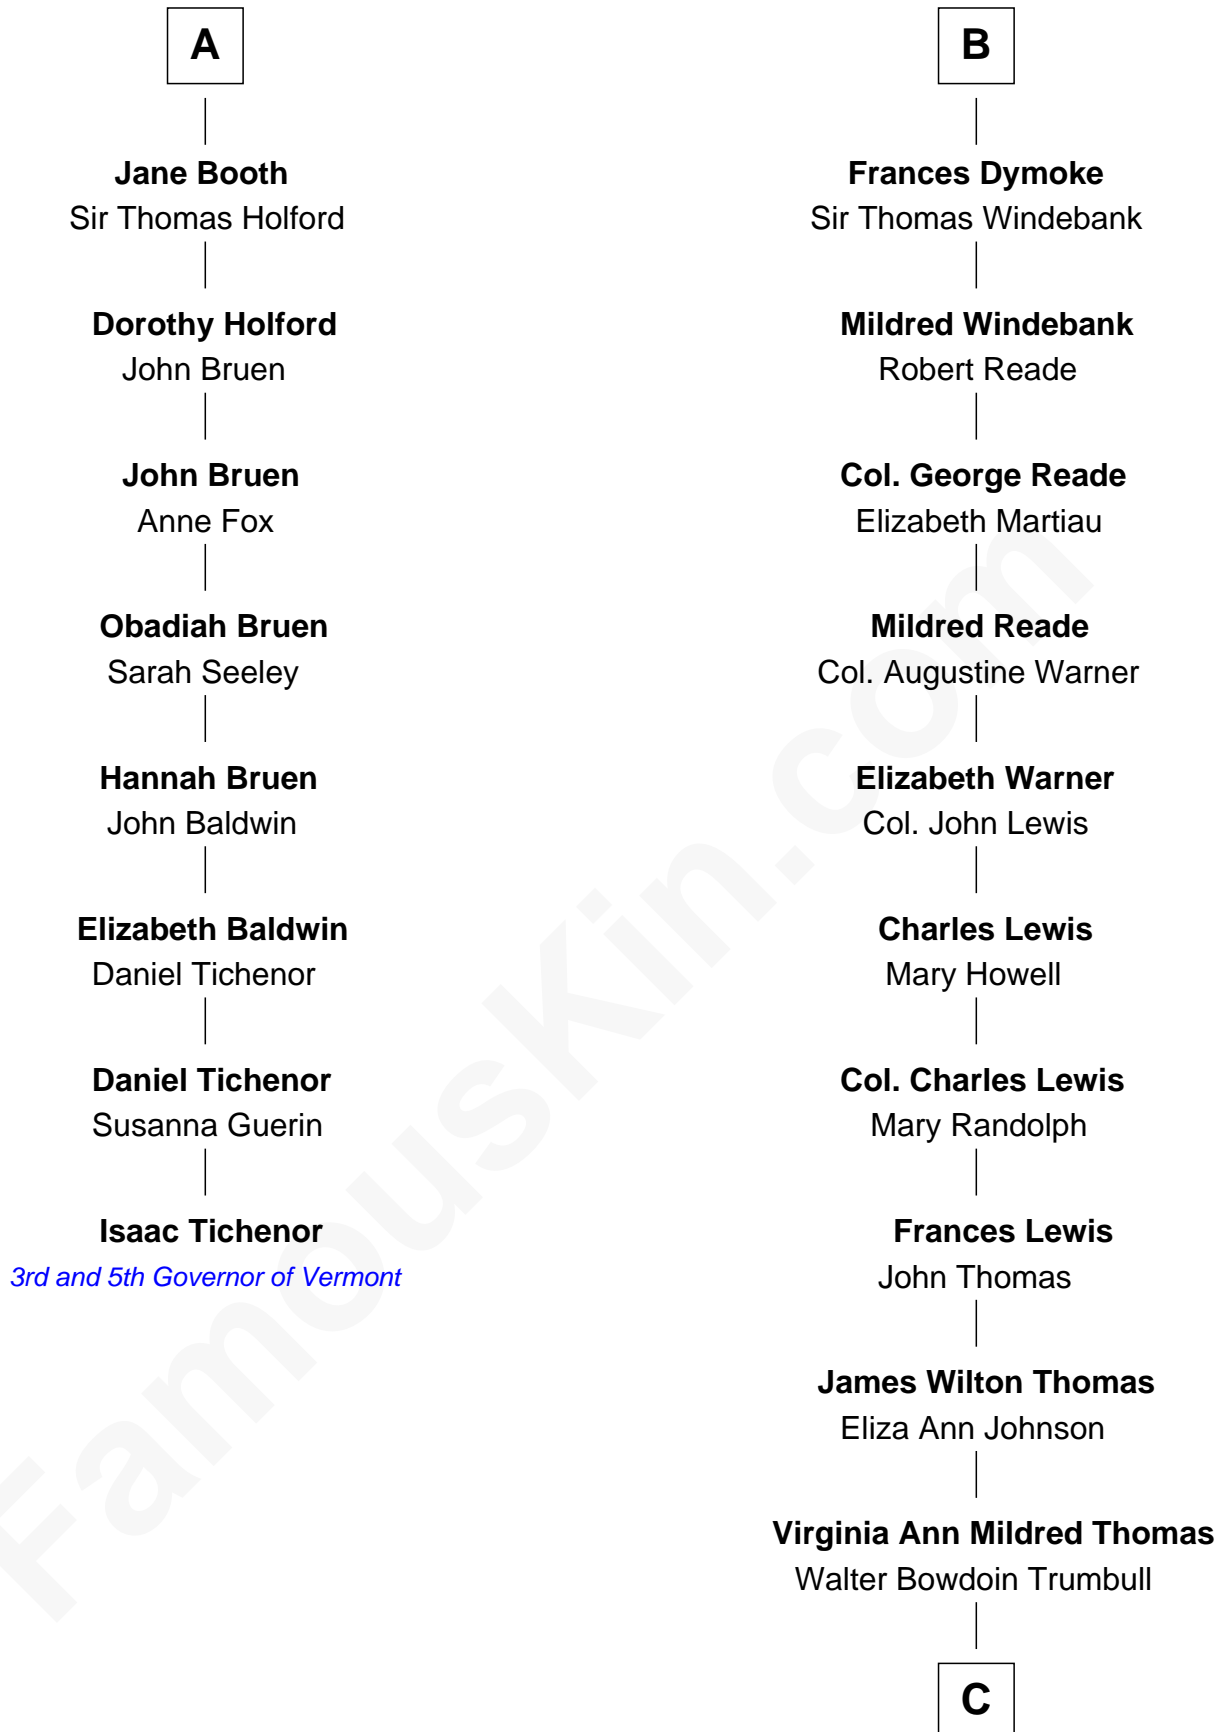

FamousKin.com Relationship Chart of

Isaac Tichenor

3rd and 5th Governor of Vermont

14th cousin 6 times removed of

Douglas Trumbull

Film Special Effects Pioneer

Ralph de Stafford

*with wife
Katherine de Hastang*

*with wife
Margaret de Audley*

C

Robert Morris Wilton Trumbull

Emily Shurtleff

Morris Kinnard Trumbull

Alice G. Greer

Donald Edmond Trumbull

Marcia Hunt