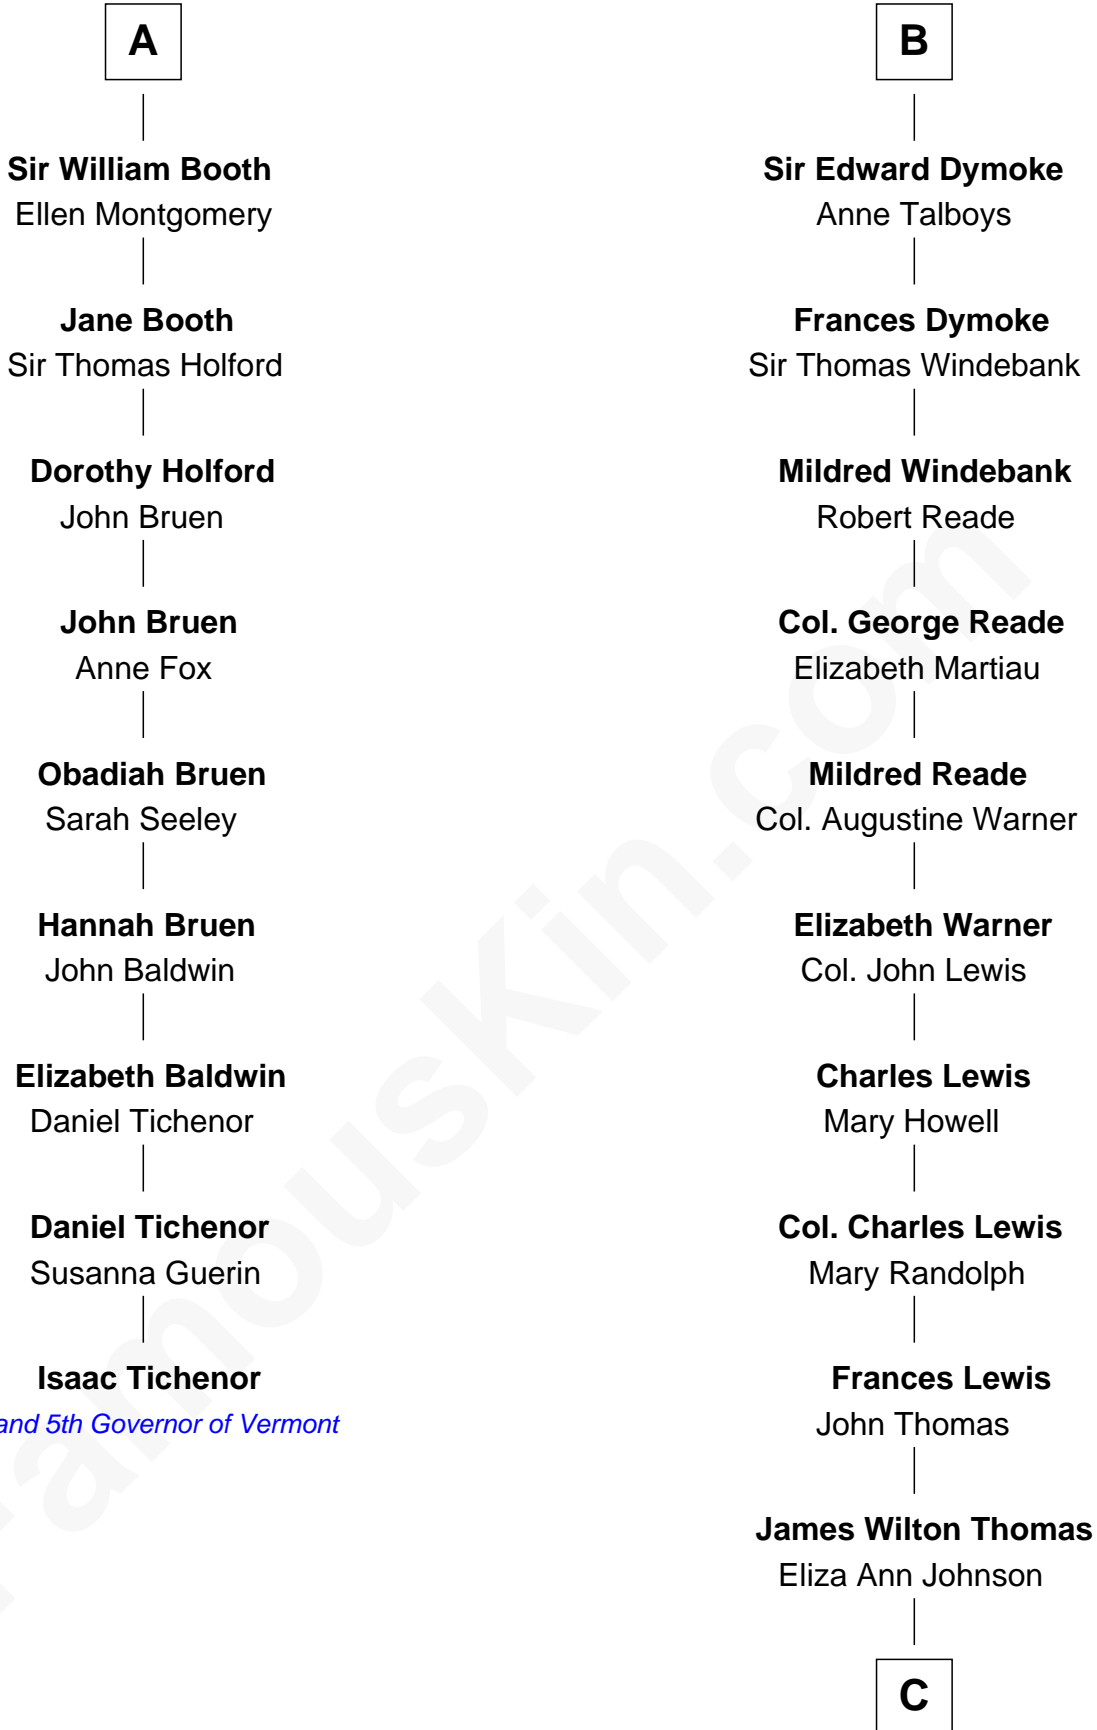

# FamousKin.com Relationship Chart of

**Isaac Tichenor**

*3rd and 5th Governor of Vermont*

15th cousin 6 times removed of

**Douglas Trumbull**

*Film Special Effects Pioneer*

**Guy de Beauchamp**

Alice de Toeni

Joan de Waterton

**Margaret de Welles**

Sir Thomas Dymoke

**Sir Robert Dymoke**

Ann Sparrow

**B**

C

Virginia Ann Mildred Thomas

Walter Bowdoin Trumbull

Robert Morris Wilton Trumbull

Emily Shurtleff

Morris Kinnard Trumbull

Alice G. Greer

Donald Edmond Trumbull

Marcia Hunt

**Douglas Trumbull**